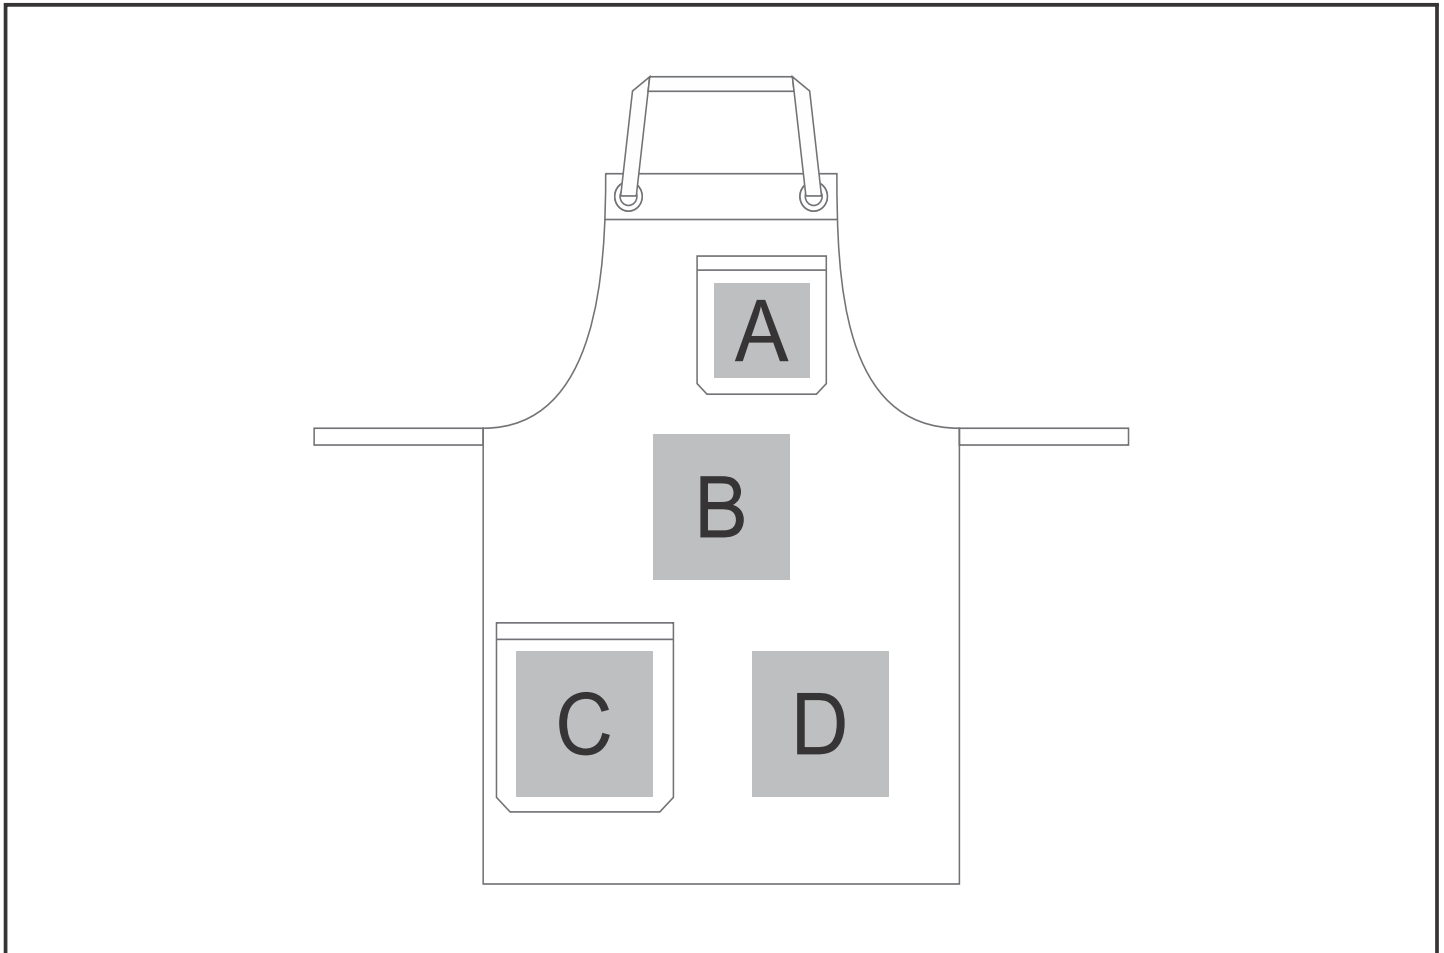

ALT-CRB

Altitude Crew Bib Apron

Need to know:

Includes 1-Colour, 1-Position Screen Print (setup fee applies).

Branding Options:

Position	Branding Method (Branding Code)	No. of Colours	Dimension
A	Screen Print (SA)	1 Colour	85mm wide x 90mm high
A	Digital Transfer Clothing A6 (DTC-A6)	Full Colour	140mm wide x 105mm high
A	Digital Transfer Clothing A5 (DTC-A5)	Full Colour	140mm wide x 130mm high
A	Silicone (STP-A)	N/A	30mm wide x 30mm high
A	Silicone (STP-B)	N/A	50mm wide x 50mm high
A	Silicone (STP-C)	N/A	80mm wide x 80mm high
A	Silicone (STP-D)	N/A	120mm wide x 40mm high

B	Screen Print (SA)	1 Colour	200mm wide x 160mm high
B	Digital Transfer Clothing A6 (DTC-A6)	Full Colour	148mm wide x 105mm high

B	Digital Transfer Clothing A5 (DTC-A5)	Full Colour	200mm wide x 100mm high
B	Embroidery (EM-OTHER)	N/A	200mm wide x 130mm high
B	Silicone (STP-A)	N/A	30mm wide x 30mm high
B	Silicone (STP-B)	N/A	50mm wide x 50mm high
B	Silicone (STP-C)	N/A	80mm wide x 80mm high
B	Silicone (STP-D)	N/A	120mm wide x 40mm high

C	Screen Print (SA)	1 Colour	120mm wide x 60mm high
C	Digital Transfer Clothing A6 (DTC-A6)	Full Colour	148mm wide x 105mm high
C	Digital Transfer Clothing A5 (DTC-A5)	Full Colour	200mm wide x 148mm high
C	Digital Transfer Clothing A4 (DTC-A4)	Full Colour	200mm wide x 200mm high
C	Embroidery (EM-OTHER)	N/A	200mm wide x 200mm high
C	Silicone (STP-A)	N/A	30mm wide x 30mm high
C	Silicone (STP-B)	N/A	50mm wide x 50mm high
C	Silicone (STP-C)	N/A	80mm wide x 80mm high
C	Silicone (STP-D)	N/A	120mm wide x 40mm high

D	Screen Print (SA)	1 Colour	200mm wide x 200mm high
D	Digital Transfer Clothing A6 (DTC-A6)	Full Colour	148mm wide x 105mm high
D	Digital Transfer Clothing A5 (DTC-A5)	Full Colour	200mm wide x 148mm high
D	Digital Transfer Clothing A4 (DTC-A4)	Full Colour	200mm wide x 200mm high
D	Embroidery (EM-OTHER)	N/A	200mm wide x 200mm high
D	Silicone (STP-A)	N/A	30mm wide x 30mm high
D	Silicone (STP-B)	N/A	50mm wide x 50mm high
D	Silicone (STP-C)	N/A	80mm wide x 80mm high