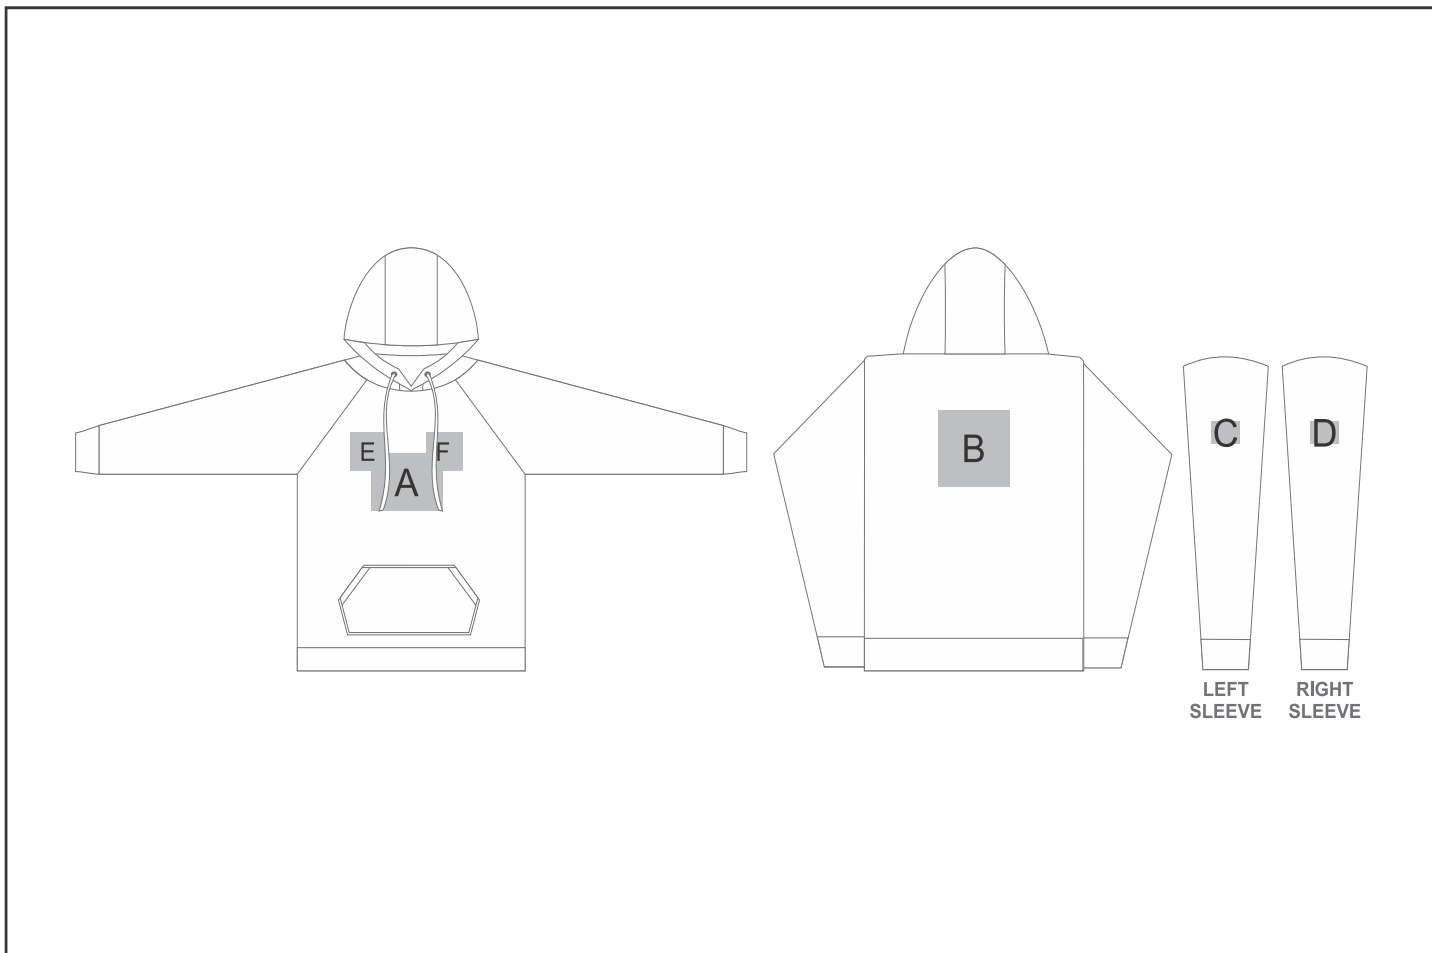

### Need to know:

Includes 1 Position Digital Transfer (setup fee applies)

- **DTC inclusive Parameters:** Left/Right Chest or Back = 100mm x 100mm

### Branding Options:

Position	Branding Method (Branding Code)	No. of Colours	Dimension
A	Embroidery (EMB-A)	N/A	200mm wide x 200mm high
A	Screen Print (SB)	6 Colours	200mm wide x 200mm high
A	Digital Transfer Clothing A6 (DTC-A6)	Full Colour	148mm wide x 105mm high
A	Digital Transfer Clothing A5 (DTC-A5)	Full Colour	200mm wide x 148mm high
A	Digital Transfer Clothing A4 (DTC-A4)	Full Colour	200mm wide x 200mm high

B	Embroidery (EMB-A)	N/A	200mm wide x 200mm high
B	Screen Print (SB)	6 Colours	200mm wide x 200mm high
B	Digital Transfer Clothing A6 (DTC-A6)	Full Colour	148mm wide x 105mm high

B	Digital Transfer Clothing A5 (DTC-A5)	Full Colour	210mm wide x 148mm high
B	Digital Transfer Clothing A4 (DTC-A4)	Full Colour	290mm wide x 200mm high
B	Silicone (STP-A)	N/A	30mm wide x 30mm high
B	Silicone (STP-B)	N/A	50mm wide x 50mm high
B	Silicone (STP-C)	N/A	80mm wide x 80mm high
B	Silicone (STP-D)	N/A	120mm wide x 40mm high

D	Embroidery (EMB-A)	N/A	80mm wide x 60mm high
D	Digital Transfer Clothing A6 (DTC-A6)	Full Colour	80mm wide x 80mm high
D	Silicone (STP-A)	N/A	30mm wide x 30mm high
D	Silicone (STP-B)	N/A	50mm wide x 50mm high
D	Silicone (STP-C)	N/A	80mm wide x 80mm high