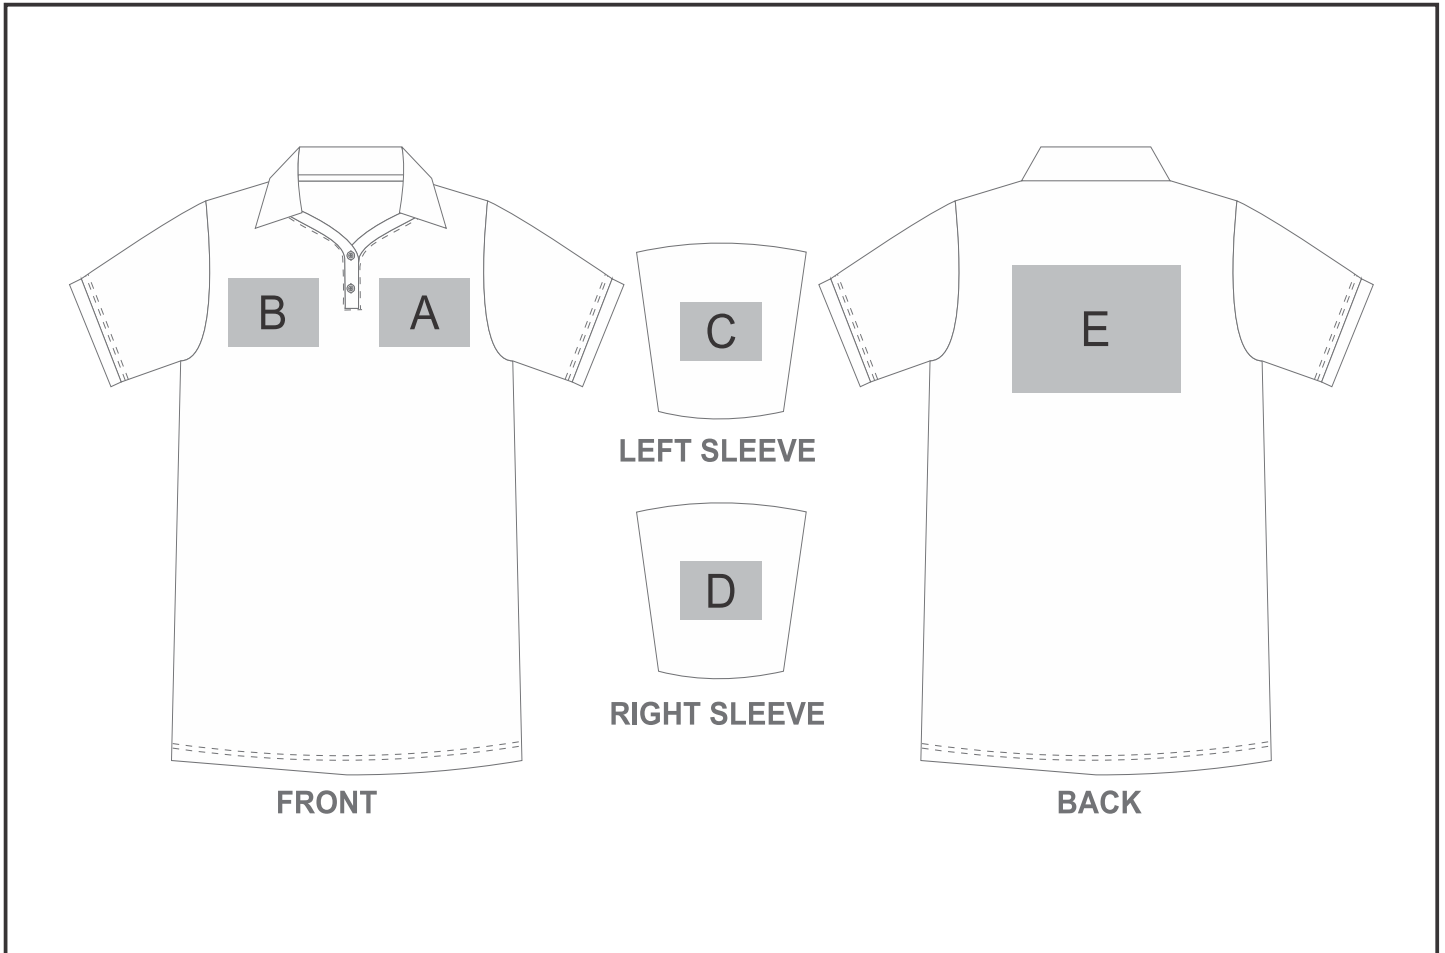

ALT-EXM

Mens Exhibit Golf Shirt

Need to know:

Includes 1-Position Digital Transfer (setup fee applies)

- **DTC/EMB inclusive Parameters:** Left/Right Chest or Back = 100mm x 100mm.
- Cannot Screen Print on this item

Branding Options:

Position	Branding Method (Branding Code)	No. of Colours	Dimension
A	Embroidery (EMB-A)	N/A	100mm wide x 100mm high
A	Digital Transfer Clothing A6 (DTC-A6)	Full Colour	100mm wide x 100mm high
A	Silicone (STP-A)	N/A	30mm wide x 30mm high
A	Silicone (STP-B)	N/A	50mm wide x 50mm high
A	Silicone (STP-C)	N/A	80mm wide x 80mm high
A	Silicone (STP-D)	N/A	100mm wide x 40mm high

B	Embroidery (EMB-A)	N/A	100mm wide x 100mm high
B	Digital Transfer Clothing A6 (DTC-A6)	Full Colour	100mm wide x 100mm high
B	Silicone (STP-A)	N/A	30mm wide x 30mm high
B	Silicone (STP-B)	N/A	50mm wide x 50mm high
B	Silicone (STP-C)	N/A	80mm wide x 80mm high
B	Silicone (STP-D)	N/A	100mm wide x 40mm high

C	Embroidery (EMB-A)	N/A	80mm wide x 60mm high
C	Digital Transfer Clothing A6 (DTC-A6)	Full Colour	80mm wide x 80mm high
C	Silicone (STP-A)	N/A	30mm wide x 30mm high
C	Silicone (STP-B)	N/A	50mm wide x 50mm high
C	Silicone (STP-C)	N/A	80mm wide x 80mm high