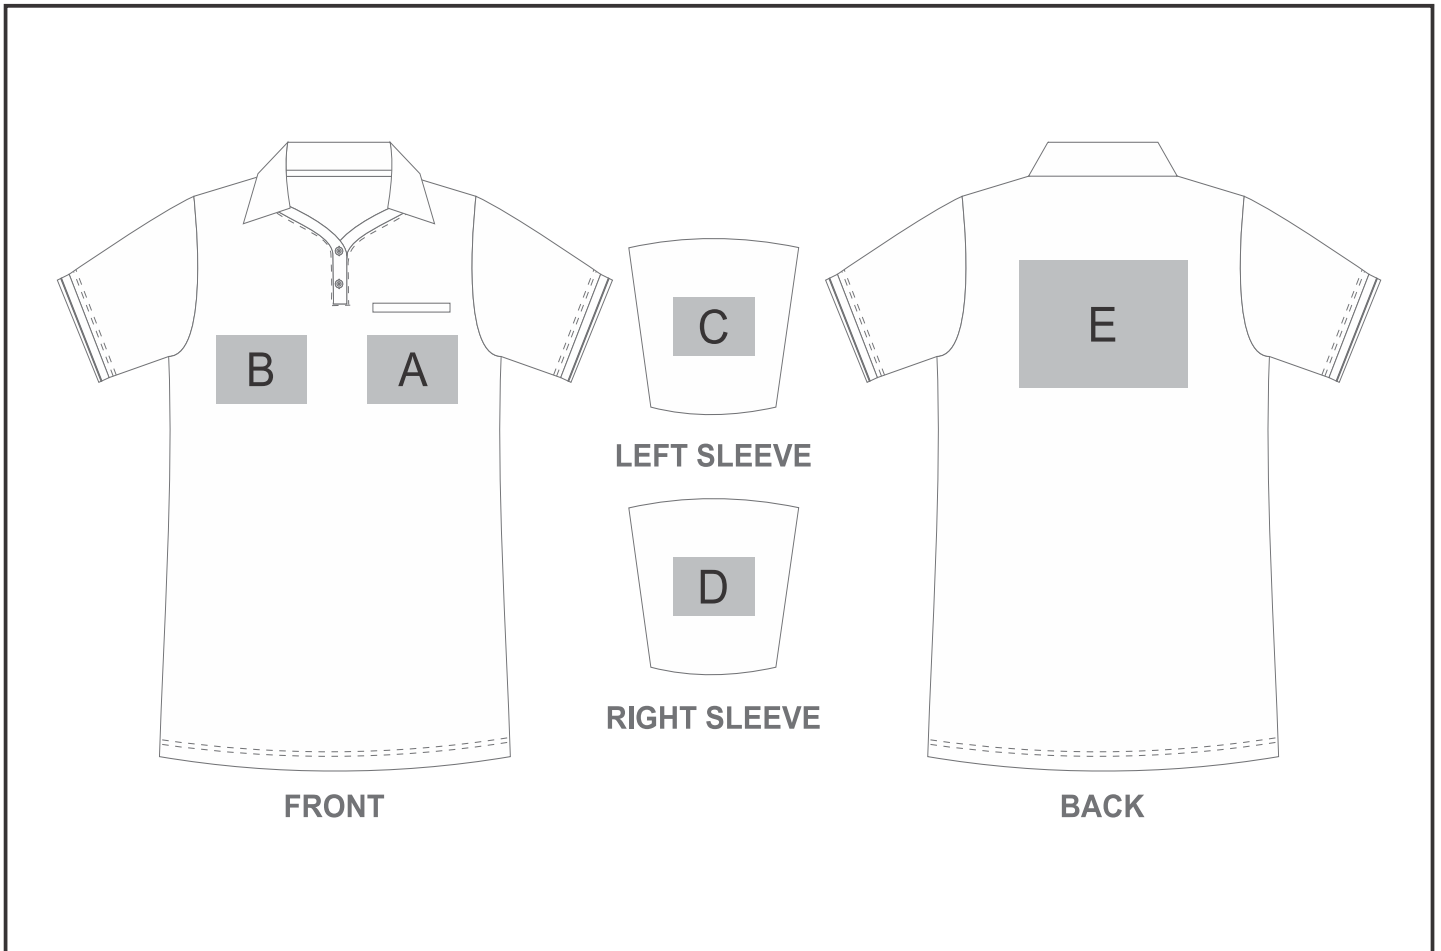

ALT-LCA

Ladies Caliber Golf Shirt

Need to know:

Includes 1-Position Digital Transfer (setup fee applies)

- **DTC/EMB inclusive Parameters:** Left/Right Chest or Back = 100mm x 100mm

Branding Options:

Position	Branding Method (Branding Code)	No. of Colours	Dimension
A	Screen Print (SA)	1 Colour	100mm wide x 80mm high
A	Embroidery (EMB-A)	N/A	100mm wide x 100mm high
A	Digital Transfer Clothing A6 (DTC-A6)	Full Colour	100mm wide x 100mm high
A	Silicone (STP-A)	N/A	30mm wide x 30mm high
A	Silicone (STP-B)	N/A	50mm wide x 50mm high
A	Silicone (STP-C)	N/A	80mm wide x 80mm high
A	Silicone (STP-D)	N/A	100mm wide x 40mm high

B	Screen Print (SA)	1 Colour	100mm wide x 100mm high
---	-------------------	----------	-------------------------

B	Embroidery (EMB-A)	N/A	100mm wide x 100mm high
B	Digital Transfer Clothing A6 (DTC-A6)	Full Colour	100mm wide x 100mm high
B	Silicone (STP-A)	N/A	30mm wide x 30mm high
B	Silicone (STP-B)	N/A	50mm wide x 50mm high
B	Silicone (STP-C)	N/A	80mm wide x 80mm high
B	Silicone (STP-D)	N/A	100mm wide x 40mm high

C	Screen Print (SA)	1 Colour	60mm wide x 60mm high
C	Embroidery (EMB-A)	N/A	80mm wide x 60mm high
C	Digital Transfer Clothing A6 (DTC-A6)	Full Colour	80mm wide x 80mm high
C	Silicone (STP-A)	N/A	30mm wide x 30mm high
C	Silicone (STP-B)	N/A	50mm wide x 50mm high
C	Silicone (STP-C)	N/A	80mm wide x 80mm high

D	Screen Print (SA)	1 Colour	60mm wide x 60mm high
D	Embroidery (EMB-A)	N/A	80mm wide x 60mm high
D	Digital Transfer Clothing A6 (DTC-A6)	Full Colour	80mm wide x 80mm high
D	Silicone (STP-A)	N/A	30mm wide x 30mm high
D	Silicone (STP-B)	N/A	50mm wide x 50mm high
D	Silicone (STP-C)	N/A	80mm wide x 80mm high