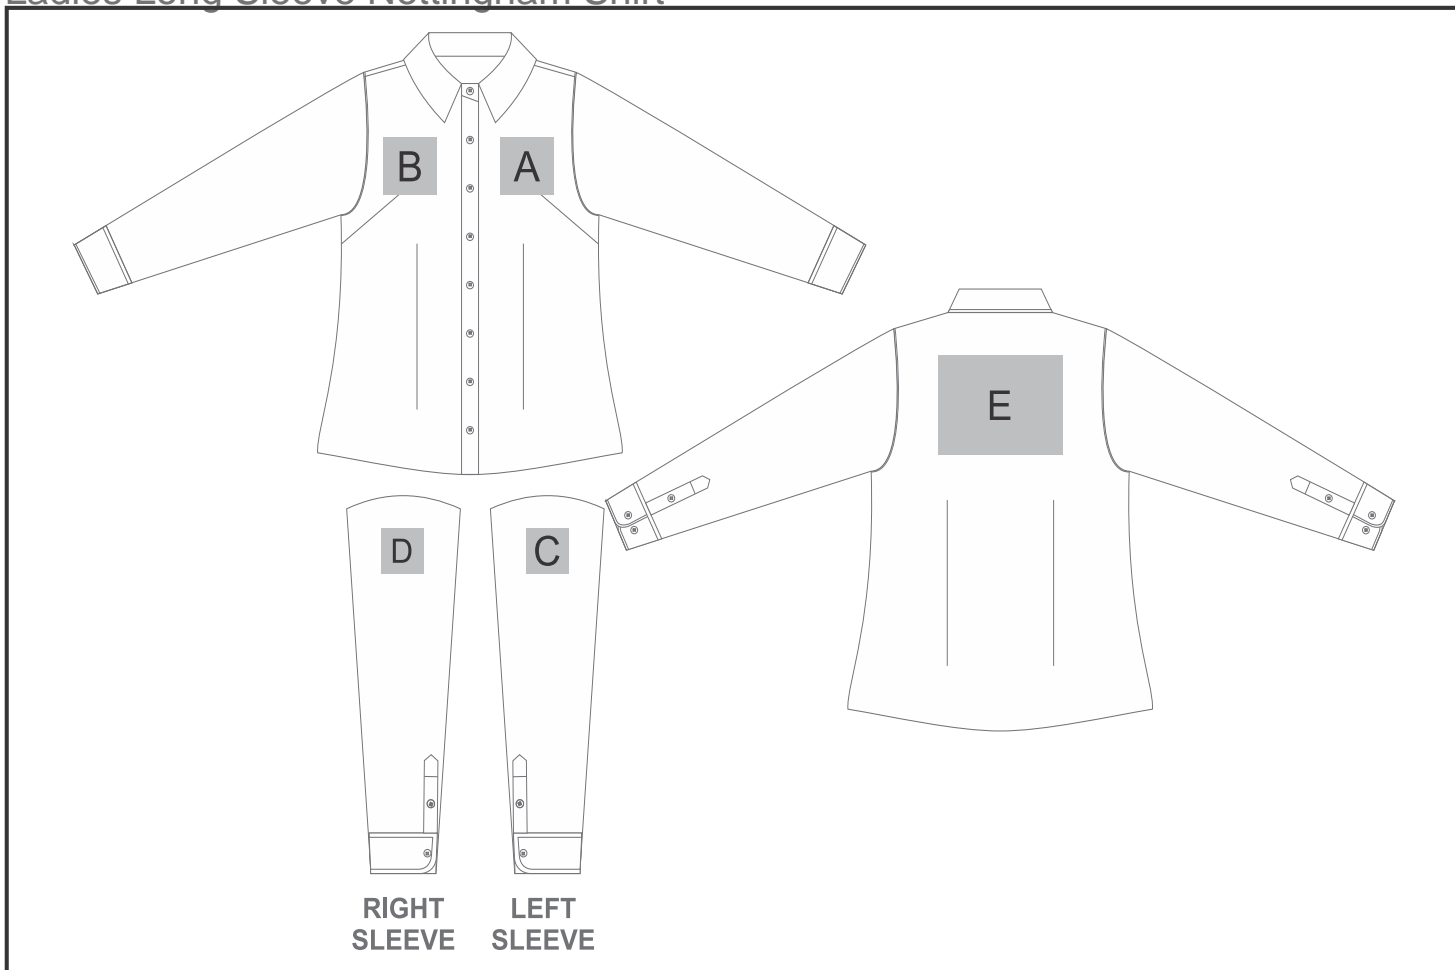

ALT-NHLL

Ladies Long Sleeve Nottingham Shirt

Need to know:

Includes 1 Position Digital Transfer (setup fee applies)

- Cannot guarantee a 100% straight branding on any clothing item with check or stripe detail
- **DTC inclusive Parameters:** Left/Right Chest or Back = 100mm x 100mm

Branding Options:

Position	Branding Method (Branding Code)	No. of Colours	Dimension
A	Embroidery (EMB-A)	N/A	100mm wide x 100mm high
A	Screen Print (SC)	1 Colour	100mm wide x 60mm high
A	Digital Transfer Clothing A6 (DTC-A6)	Full Colour	100mm wide x 100mm high
A	Silicone (STP-A)	N/A	30mm wide x 30mm high
A	Silicone (STP-B)	N/A	50mm wide x 50mm high
A	Silicone (STP-C)	N/A	80mm wide x 80mm high
A	Silicone (STP-D)	N/A	100mm wide x 40mm high

B	Embroidery (EMB-A)	N/A	100mm wide x 100mm high
---	--------------------	-----	-------------------------

B	Screen Print (SC)	1 Colour	100mm wide x 60mm high
B	Digital Transfer Clothing A6 (DTC-A6)	Full Colour	100mm wide x 100mm high
B	Silicone (STP-A)	N/A	30mm wide x 30mm high
B	Silicone (STP-B)	N/A	50mm wide x 50mm high
B	Silicone (STP-C)	N/A	80mm wide x 80mm high

C	Embroidery (EMB-A)	N/A	80mm wide x 60mm high
C	Screen Print (SC)	1 Colour	60mm wide x 60mm high
C	Digital Transfer Clothing A6 (DTC-A6)	Full Colour	80mm wide x 80mm high
C	Silicone (STP-A)	N/A	30mm wide x 30mm high
C	Silicone (STP-B)	N/A	50mm wide x 50mm high
C	Silicone (STP-C)	N/A	80mm wide x 80mm high