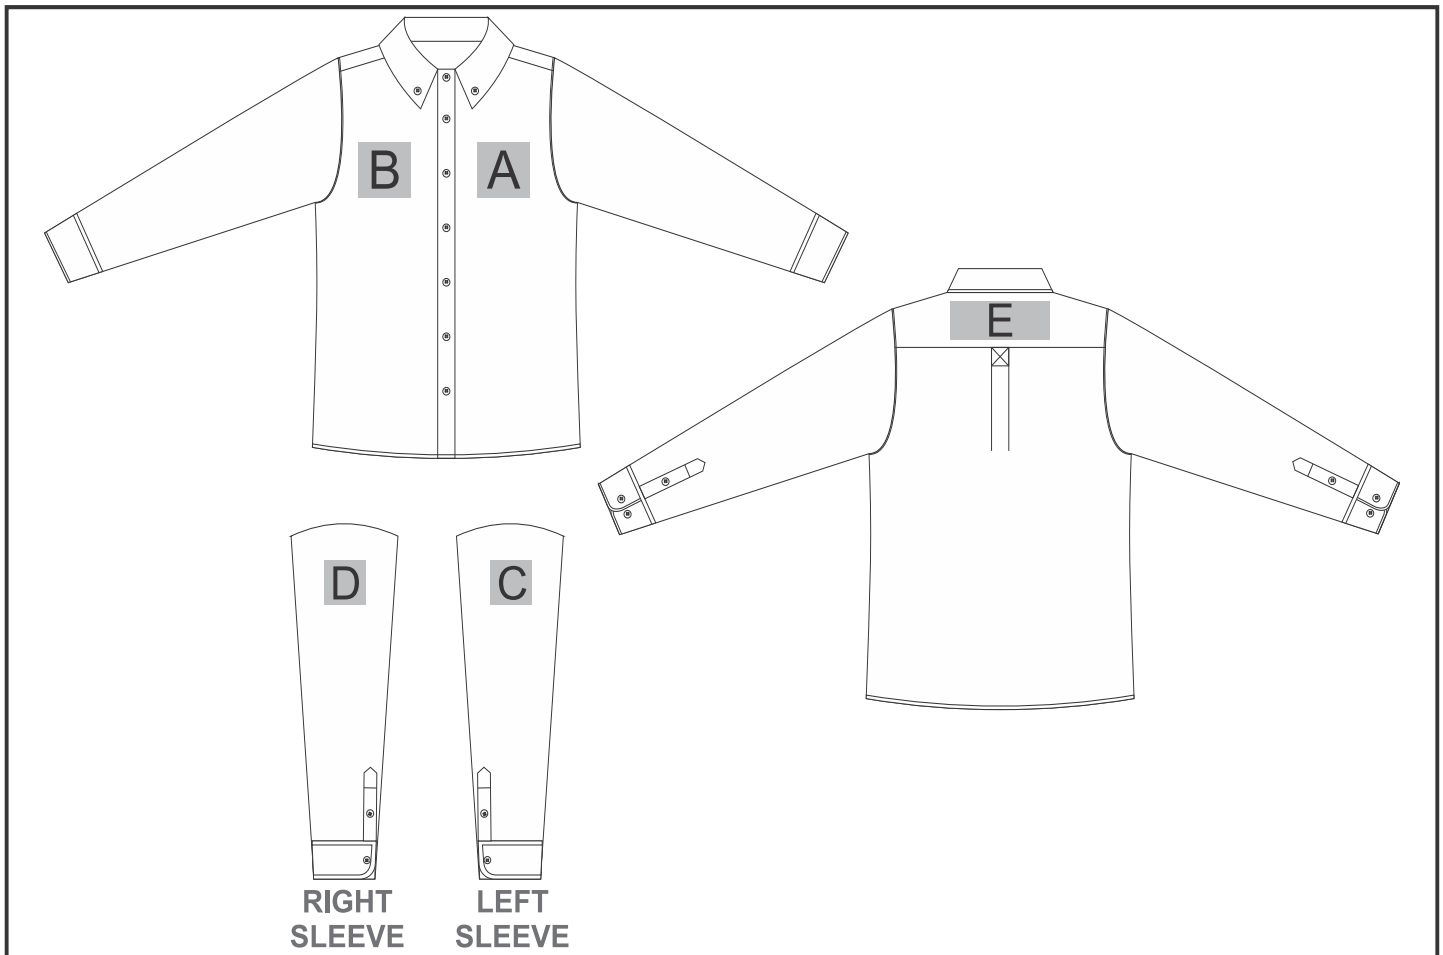

ALT-NHML

Mens Long Sleeve Nottingham Shirt

Need to know:

Includes 1 Position Digital Transfer (setup fee applies)

- Cannot guarantee a 100% straight branding on any clothing item with check or stripe detail
- **DTC inclusive Parameters:** Left/Right Chest or Back = 100mm x 100mm

Branding Options:

Position	Branding Method (Branding Code)	No. of Colours	Dimension
A	Embroidery (EMB-A)	N/A	100mm wide x 100mm high
A	Screen Print (SC)	1 Colour	100mm wide x 60mm high
A	Digital Transfer Clothing A6 (DTC-A6)	Full Colour	100mm wide x 100mm high
A	Silicone (STP-A)	N/A	30mm wide x 30mm high
A	Silicone (STP-B)	N/A	50mm wide x 50mm high
A	Silicone (STP-C)	N/A	80mm wide x 80mm high
A	Silicone (STP-D)	N/A	100mm wide x 40mm high
B	Embroidery (EMB-A)	N/A	100mm wide x 100mm high

B	Screen Print (SC)	1 Colour	100mm wide x 60mm high
B	Digital Transfer Clothing A6 (DTC-A6)	Full Colour	100mm wide x 100mm high
B	Silicone (STP-A)	N/A	30mm wide x 30mm high
B	Silicone (STP-B)	N/A	50mm wide x 50mm high
B	Silicone (STP-C)	N/A	80mm wide x 80mm high

C	Embroidery (EMB-A)	N/A	80mm wide x 60mm high
C	Screen Print (SC)	1 Colour	60mm wide x 60mm high
C	Digital Transfer Clothing A6 (DTC-A6)	Full Colour	80mm wide x 80mm high
C	Silicone (STP-A)	N/A	30mm wide x 30mm high
C	Silicone (STP-B)	N/A	50mm wide x 50mm high
C	Silicone (STP-C)	N/A	80mm wide x 80mm high