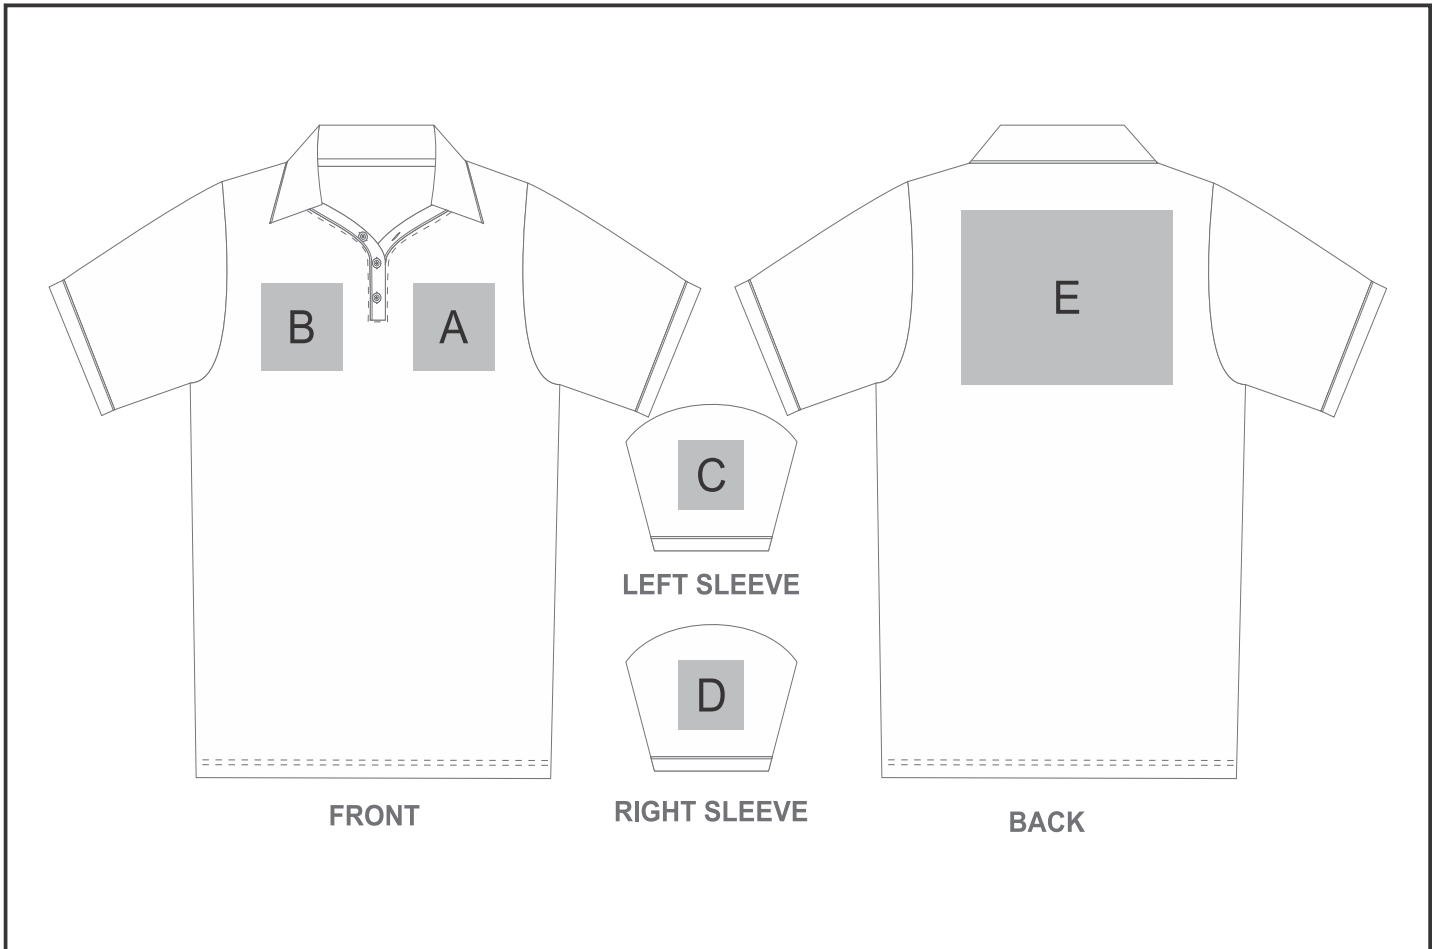

ALT-OKM

Mens Osaka Golf Shirt

Need to know:

Includes 1-Position Digital Transfer (setup fee applies)

- **DTC/EMB inclusive Parameters:** Left/Right Chest or Back = 100mm x 100mm

- Cannot guarantee a 100% straight branding on any clothing item with check or stripe detail

Branding Options:

Position	Branding Method (Branding Code)	No. of Colours	Dimension
A	Embroidery (EMB-A)	N/A	100mm wide x 100mm high
A	Screen Print (SA)	1 Colour	100mm wide x 100mm high
A	Digital Transfer Clothing A6 (DTC-A6)	Full Colour	100mm wide x 100mm high
A	Silicone (STP-A)	N/A	30mm wide x 30mm high
A	Silicone (STP-B)	N/A	50mm wide x 50mm high
A	Silicone (STP-C)	N/A	80mm wide x 80mm high
A	Silicone (STP-D)	N/A	100mm wide x 40mm high
B	Embroidery (EMB-A)	N/A	100mm wide x 100mm high

B	Screen Print (SA)	1 Colour	100mm wide x 100mm high
B	Digital Transfer Clothing A6 (DTC-A6)	Full Colour	100mm wide x 100mm high
B	Silicone (STP-A)	N/A	30mm wide x 30mm high
B	Silicone (STP-B)	N/A	50mm wide x 50mm high
B	Silicone (STP-C)	N/A	80mm wide x 80mm high
B	Silicone (STP-D)	N/A	100mm wide x 40mm high

C	Embroidery (EMB-A)	N/A	80mm wide x 60mm high
C	Screen Print (SA)	1 Colour	60mm wide x 60mm high
C	Digital Transfer Clothing A6 (DTC-A6)	Full Colour	80mm wide x 80mm high
C	Silicone (STP-A)	N/A	30mm wide x 30mm high
C	Silicone (STP-B)	N/A	50mm wide x 50mm high
C	Silicone (STP-C)	N/A	80mm wide x 80mm high