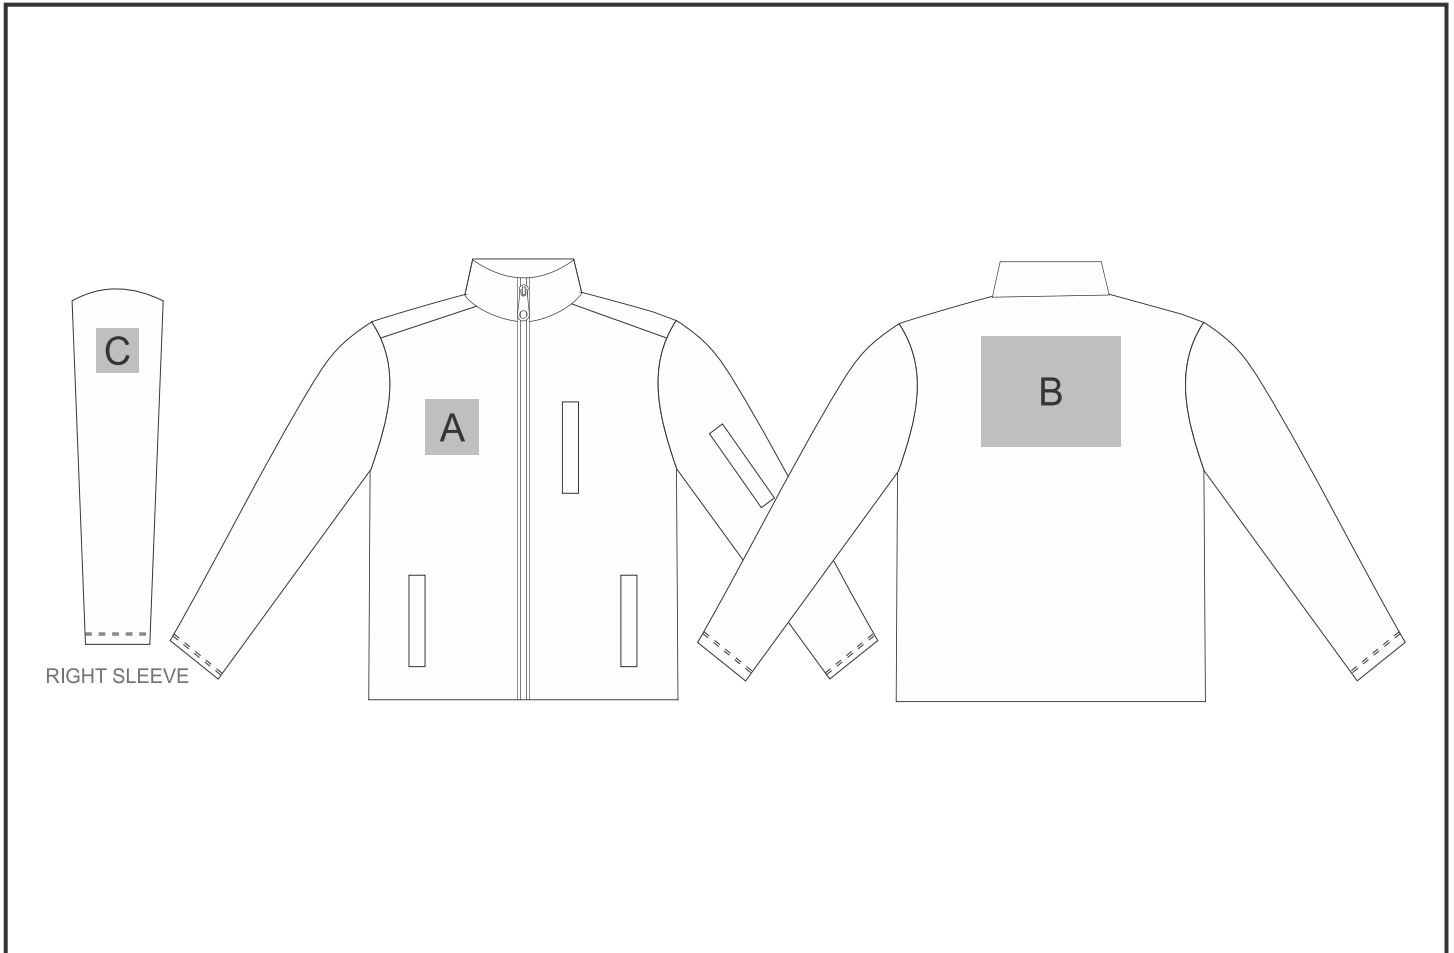

ALT-OSL

Mens Oslo Micro Fleece Jacket

Need to know:

- Includes 1-Position Embroidery (setup fee applies).

- **EMB inclusive Parameters:** Left/Right Chest or Back = 100mm x 100mm

- No Branding on Left Sleeve due to Zip

Branding Options:

Position	Branding Method (Branding Code)	No. of Colours	Dimension
A	Embroidery (EMB-A)	N/A	100mm wide x 100mm high
B	Embroidery (EMB-A)	N/A	200mm wide x 200mm high
C	Embroidery (EMB-A)	N/A	80mm wide x 60mm high