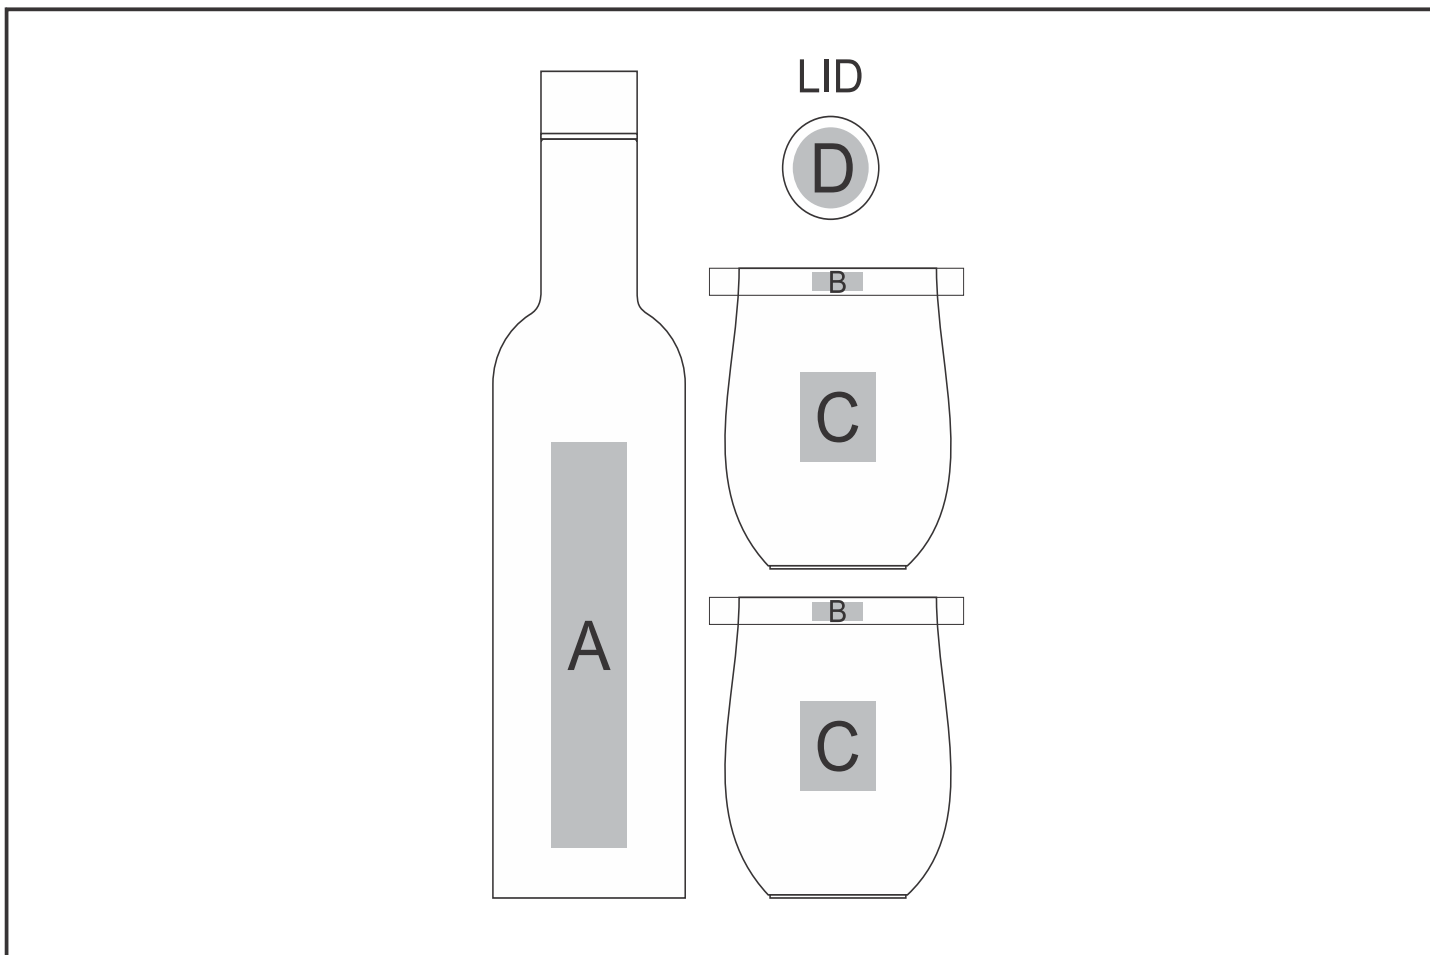

AV-19024

Alex Varga Nasterovia Drinkware Set

Need to know:

Includes 1-Position Laser Engrave on Bottle and BOTH Cups (setup fee applies)

- **Laser Colour:** POS A, POS B & POS C- Silver | POS D - Brown

Branding Options:

Position	Branding Method (Branding Code)	No. of Colours	Dimension
A	Laser Engraving (LB)	N/A	30mm wide x 150mm high
B	Laser Engraving (LB)	N/A	20mm wide x 7mm high
C	Laser Engraving (LB)	N/A	30mm wide x 33mm high
D	Laser Engraving (LB)	N/A	30mm wide x 30mm high