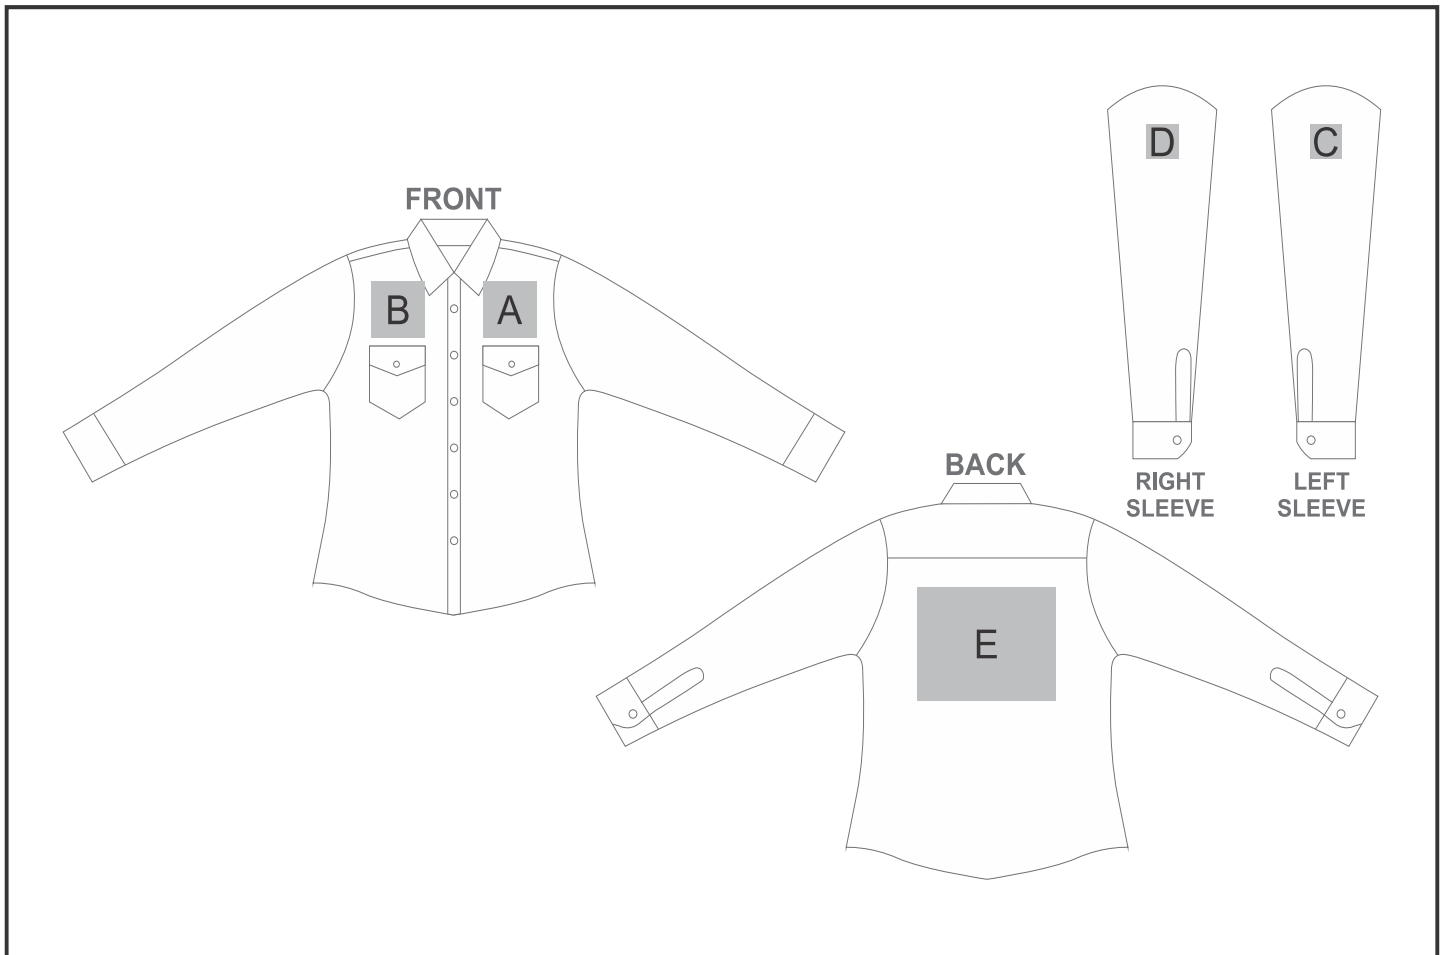

BAS-11205

Ladies Long Sleeve Eastwood Shirt

Need to know:

- Includes 1-Position Embroidery OR 1-Position Digital Transfer (setup fees apply)
- Cannot guarantee a 100% straight branding on any clothing item with check or stripe detail
- **EMB/DTC inclusive Parameters:** Left/Right Chest=100mm x 100mm OR Back = 8000mm2

Branding Options:

Position	Branding Method (Branding Code)	No. of Colours	Dimension
A	Embroidery (EM-CLOTHING)	N/A	100mm wide x 100mm high
A	Screen Print (SA)	6 Colours	100mm wide x 80mm high
A	Digital Transfer Clothing A6 (DTC-A6)	Full Colour	100mm wide x 100mm high
A	Silicone (STP-A)	N/A	30mm wide x 30mm high
A	Silicone (STP-B)	N/A	50mm wide x 50mm high
A	Silicone (STP-C)	N/A	80mm wide x 80mm high
A	Silicone (STP-D)	N/A	100mm wide x 40mm high

B	Embroidery (EM-CLOTHING)	N/A	100mm wide x 100mm high
B	Screen Print (SA)	6 Colours	100mm wide x 80mm high
B	Digital Transfer Clothing A6 (DTC-A6)	Full Colour	100mm wide x 100mm high
B	Silicone (STP-A)	N/A	30mm wide x 30mm high
B	Silicone (STP-B)	N/A	50mm wide x 50mm high
B	Silicone (STP-C)	N/A	80mm wide x 80mm high
B	Silicone (STP-D)	N/A	100mm wide x 40mm high

C	Embroidery (EM-CLOTHING)	N/A	50mm wide x 50mm high
C	Screen Print (SA)	6 Colours	60mm wide x 60mm high
C	Digital Transfer Clothing A6 (DTC-A6)	Full Colour	50mm wide x 50mm high
C	Silicone (STP-A)	N/A	30mm wide x 30mm high
C	Silicone (STP-B)	N/A	50mm wide x 50mm high