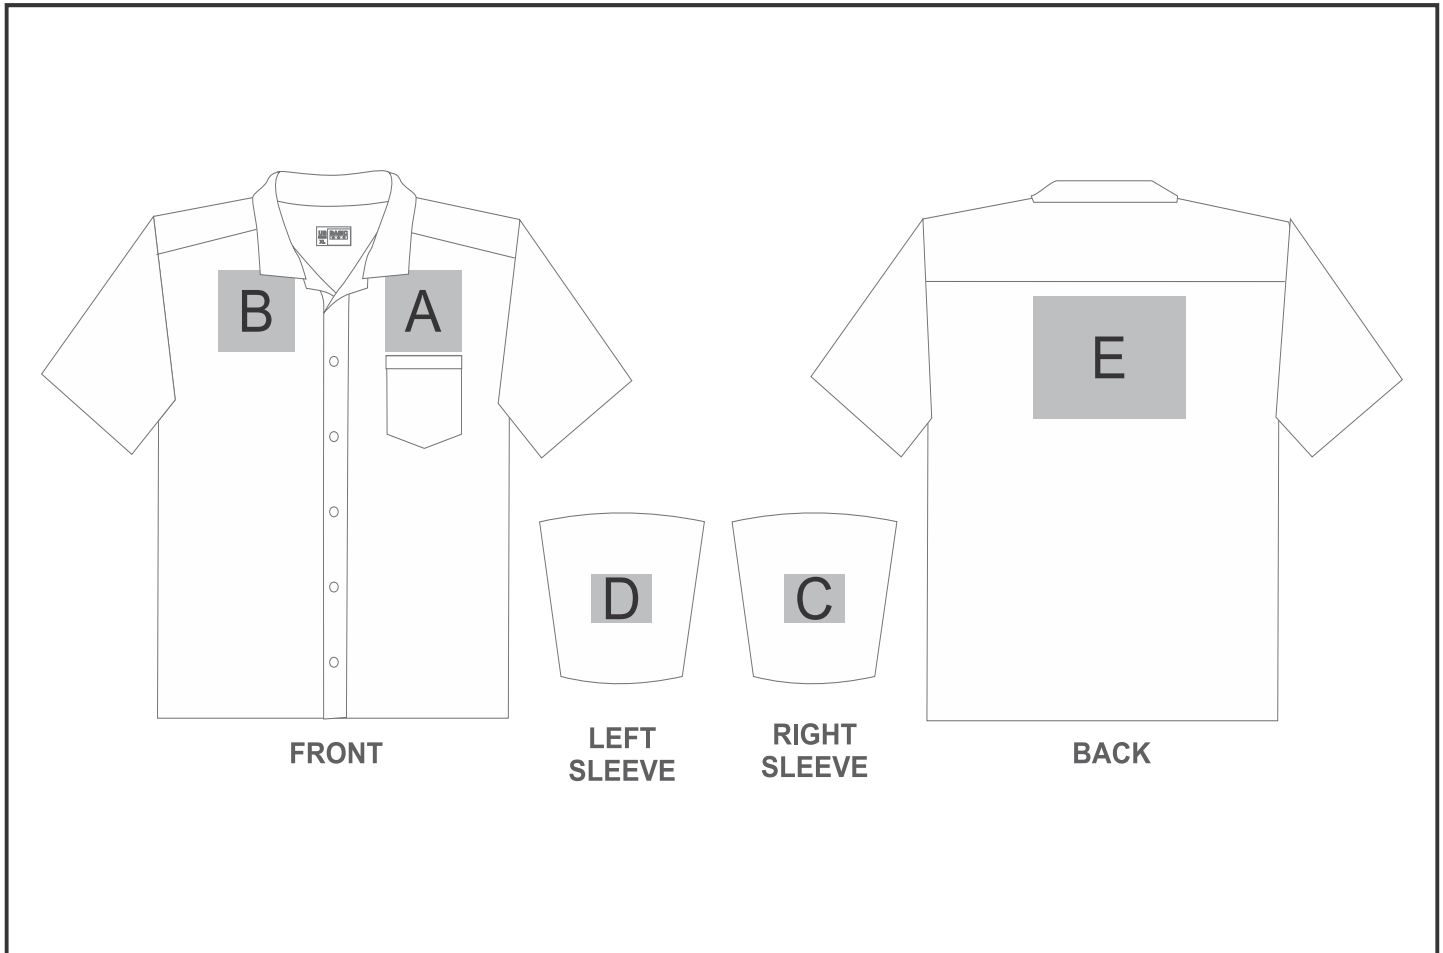

### Need to know:

- Includes 1-Position Embroidery OR 1 Position Digital Transfer (setup fee applies)
- Cannot guarantee a 100% straight branding on any clothing item with check or stripe detail
- **EMB/DTC inclusive Parameters:** Left/Right Chest OR back =100mm x 100mm

### Branding Options:

Position	Branding Method (Branding Code)	No. of Colours	Dimension
A	Embroidery (EM-CLOTHING)	N/A	100mm wide x 100mm high
A	Screen Print (SP)	6 Colours	100mm wide x 80mm high
A	Digital Transfer Clothing A6 (DTC-A6)	Full Colour	100mm wide x 100mm high
A	Silicone (STP-A)	N/A	30mm wide x 30mm high
A	Silicone (STP-B)	N/A	50mm wide x 50mm high
A	Silicone (STP-C)	N/A	80mm wide x 80mm high
A	Silicone (STP-D)	N/A	100mm wide x 40mm high

B	Embroidery (EM-CLOTHING)	N/A	100mm wide x 100mm high
B	Screen Print (SP)	6 Colours	100mm wide x 80mm high
B	Digital Transfer Clothing A6 (DTC-A6)	Full Colour	100mm wide x 100mm high
B	Silicone (STP-A)	N/A	30mm wide x 30mm high
B	Silicone (STP-B)	N/A	50mm wide x 50mm high
B	Silicone (STP-C)	N/A	80mm wide x 80mm high
B	Silicone (STP-D)	N/A	100mm wide x 40mm high

D	Embroidery (EM-CLOTHING)	N/A	80mm wide x 60mm high
D	Screen Print (SP)	6 Colours	60mm wide x 60mm high
D	Digital Transfer Clothing A6 (DTC-A6)	Full Colour	80mm wide x 80mm high
D	Silicone (STP-A)	N/A	30mm wide x 30mm high
D	Silicone (STP-B)	N/A	50mm wide x 50mm high