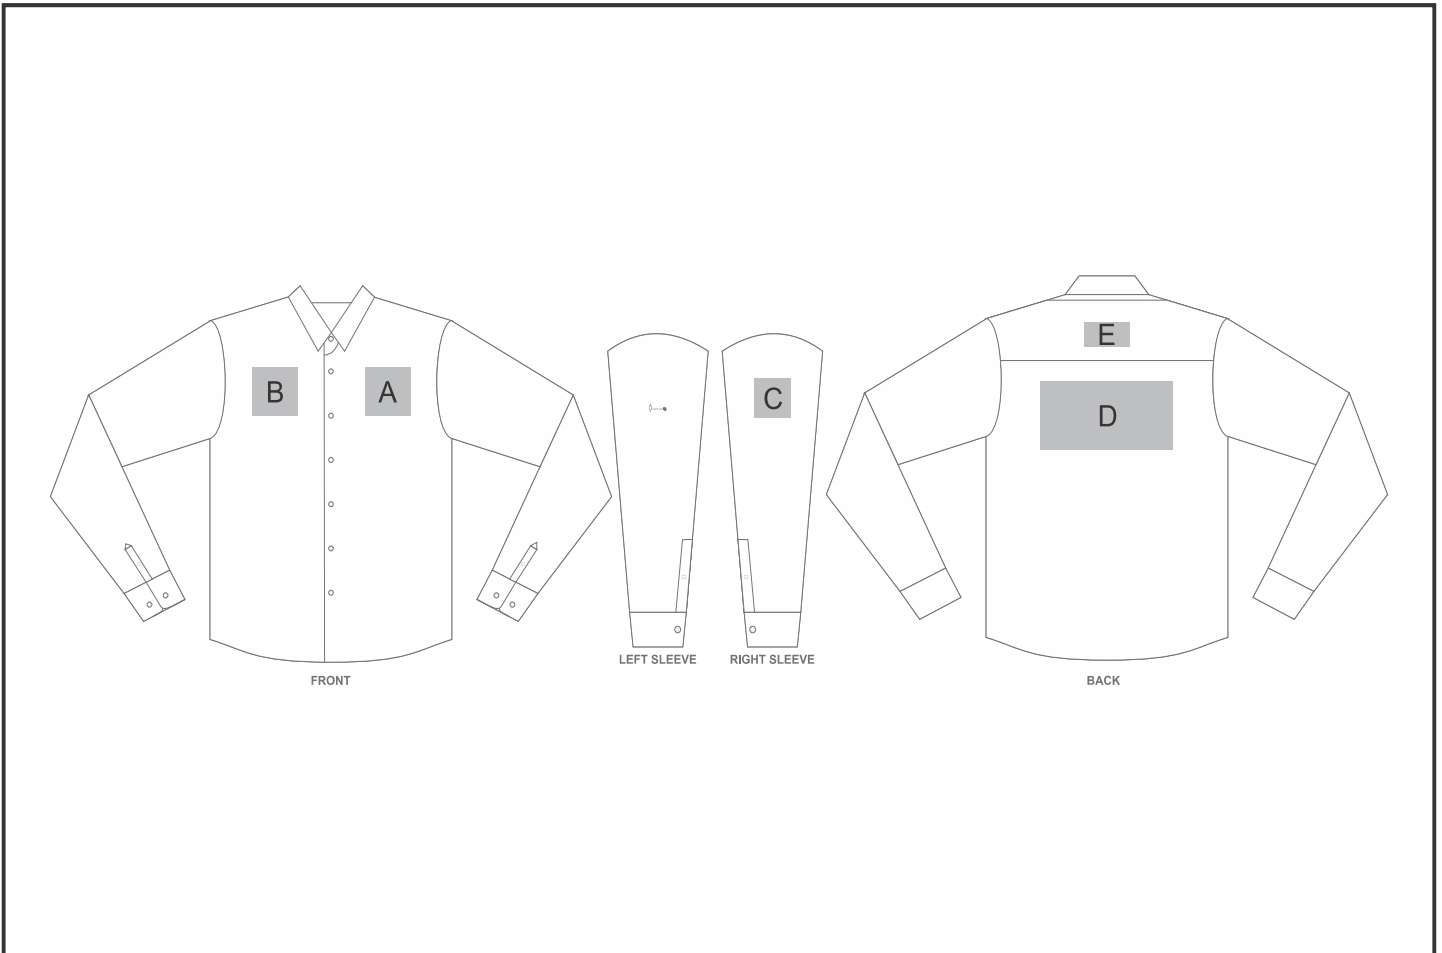

CW-AV-188-A

Mens Long Sleeve Alex Varga Hallstatt Shirt

Need to know:

- Includes 1-Position Embroidery OR 1-Position Digital Transfer (setup fee applies).

- **EMB/DTC Inclusive Parameters:** Left/Right Chest or Back = 100mm x 100mm

Branding Options:

Position	Branding Method (Branding Code)	No. of Colours	Dimension
A	Embroidery (EM-CLOTHING)	N/A	80mm wide x 60mm high
A	Digital Transfer Clothing A6 (DTC-A6)	Full Colour	80mm wide x 80mm high
A	Silicone (STP-A)	N/A	30mm wide x 30mm high
A	Silicone (STP-B)	N/A	50mm wide x 50mm high
A	Silicone (STP-C)	N/A	80mm wide x 50mm high
A	Silicone (STP-D)	N/A	100mm wide x 40mm high

B	Embroidery (EM-CLOTHING)	N/A	80mm wide x 60mm high
B	Digital Transfer Clothing A6 (DTC-A6)	Full Colour	80mm wide x 80mm high

B	Silicone (STP-A)	N/A	30mm wide x 30mm high
B	Silicone (STP-B)	N/A	50mm wide x 50mm high
B	Silicone (STP-C)	N/A	80mm wide x 50mm high
B	Silicone (STP-D)	N/A	100mm wide x 40mm high

D	Embroidery (EM-CLOTHING)	N/A	130mm wide x 80mm high
D	Digital Transfer Clothing A6 (DTC-A6)	Full Colour	148mm wide x 105mm high
D	Digital Transfer Clothing A5 (DTC-A5)	Full Colour	210mm wide x 140mm high
D	Digital Transfer Clothing A4 (DTC-A4)	Full Colour	290mm wide x 140mm high