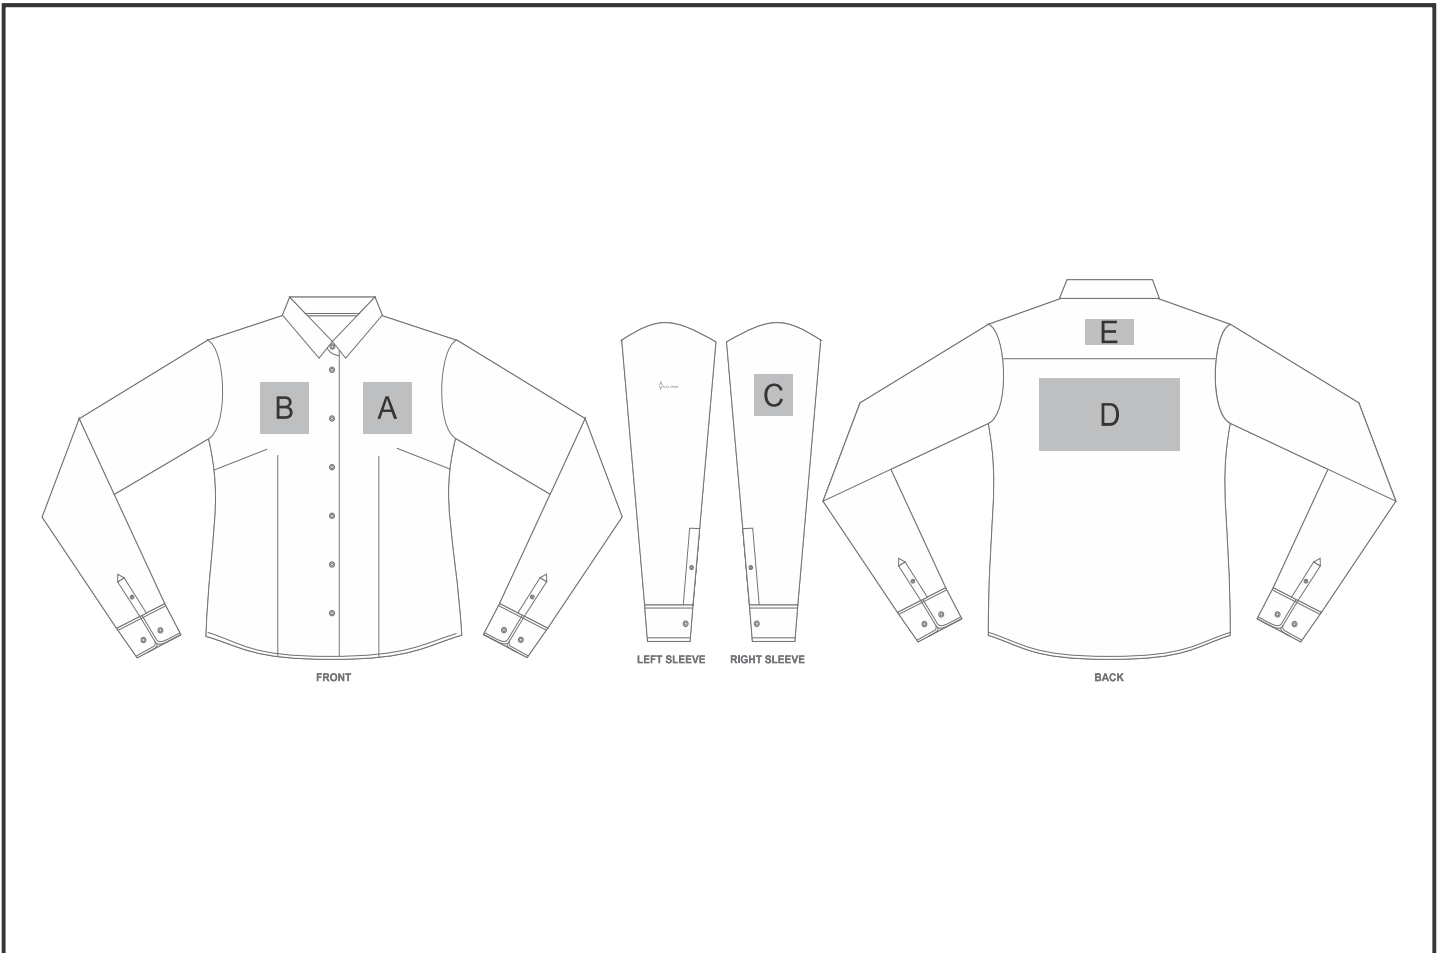

CW-AV-189-A

Ladies Long Sleeve Alex Varga Hallstatt Shirt

Need to know:

- Includes 1-Position Embroidery OR 1-Position Digital Transfer (setup fee applies).

- **EMB/DTC Inclusive Parameters:** Left/Right Chest or Back = 100mm x 100mm

Branding Options:

Position	Branding Method (Branding Code)	No. of Colours	Dimension
A	Embroidery (EM-CLOTHING)	N/A	80mm wide x 60mm high
A	Digital Transfer Clothing A6 (DTC-A6)	Full Colour	80mm wide x 80mm high
A	Silicone (STP-A)	N/A	30mm wide x 30mm high
A	Silicone (STP-B)	N/A	50mm wide x 50mm high
A	Silicone (STP-C)	N/A	80mm wide x 50mm high
A	Silicone (STP-D)	N/A	100mm wide x 40mm high

B	Embroidery (EM-CLOTHING)	N/A	80mm wide x 60mm high
B	Digital Transfer Clothing A6 (DTC-A6)	Full Colour	80mm wide x 80mm high

B	Silicone (STP-A)	N/A	30mm wide x 30mm high
B	Silicone (STP-B)	N/A	50mm wide x 50mm high
B	Silicone (STP-C)	N/A	80mm wide x 50mm high
B	Silicone (STP-D)	N/A	100mm wide x 40mm high

D	Embroidery (EM-CLOTHING)	N/A	130mm wide x 80mm high
D	Digital Transfer Clothing A6 (DTC-A6)	Full Colour	148mm wide x 105mm high
D	Digital Transfer Clothing A5 (DTC-A5)	Full Colour	210mm wide x 140mm high
D	Digital Transfer Clothing A4 (DTC-A4)	Full Colour	290mm wide x 140mm high