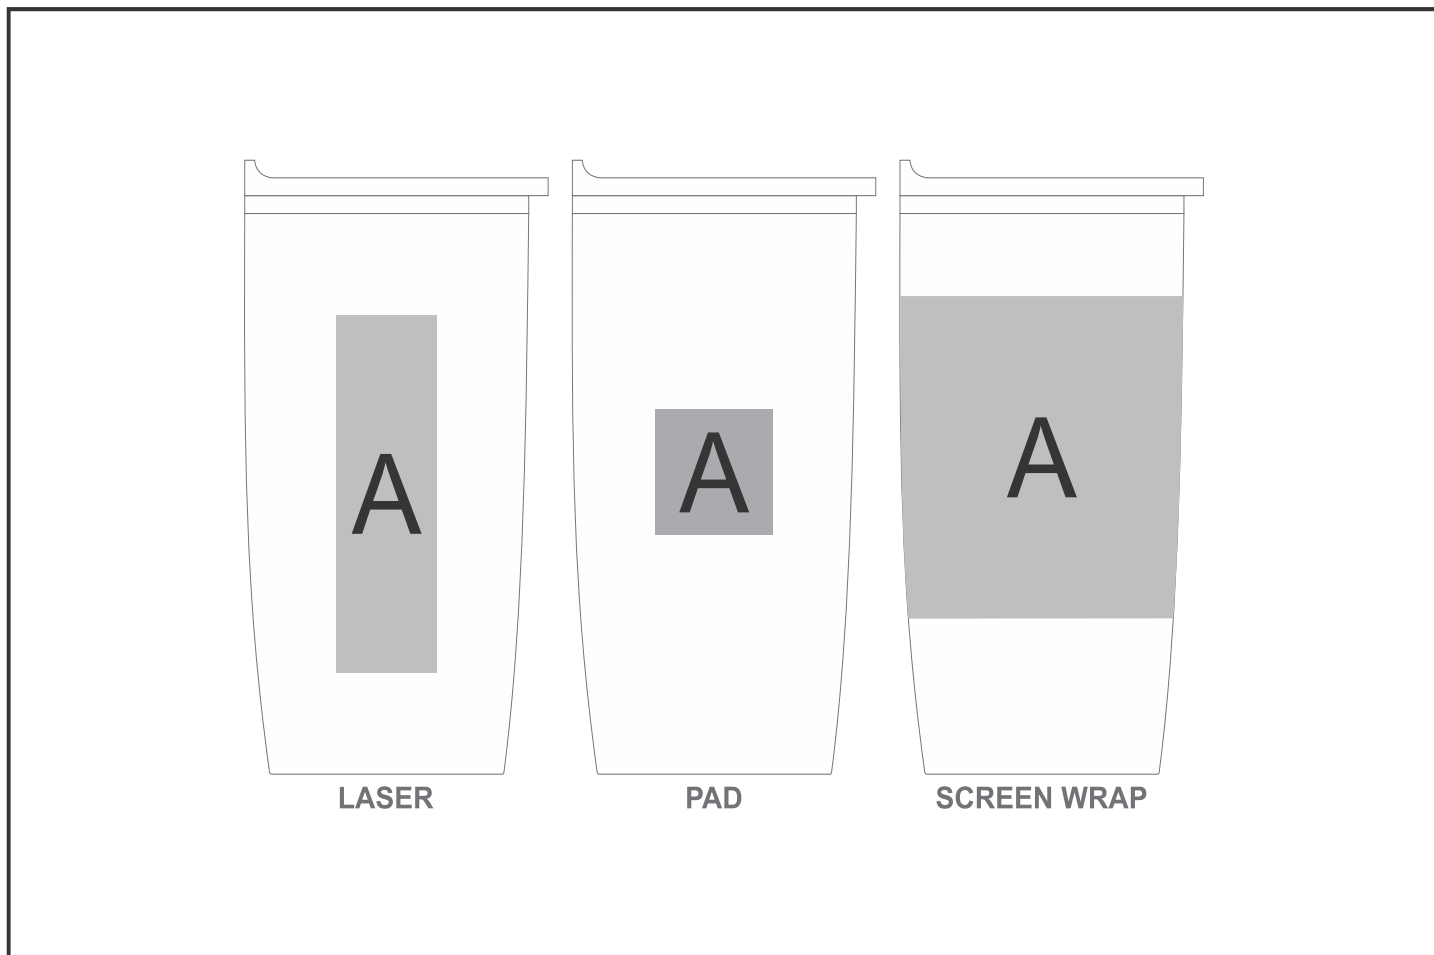

# DR-AL-240-B

Altitude Magna Stainless Steel & Plastic Tumbler

## Need to know:

- Includes 1-Colour, 1-Position Screen Wrap (setup fees apply)

- **Laser Colour:** Brown

## Branding Options:

| Position | Branding Method (Branding Code) | No. of Colours | Dimension              |
|----------|---------------------------------|----------------|------------------------|
| A        | Screen Wrap (SW)                | 1 Colour       | 200mm wide x 90mm high |
| A        | Laser Engraving (LB)            | N/A            | 30mm wide x 100mm high |
| A        | Pad Printing (PB)               | 4 Colours      | 35mm wide x 35mm high  |