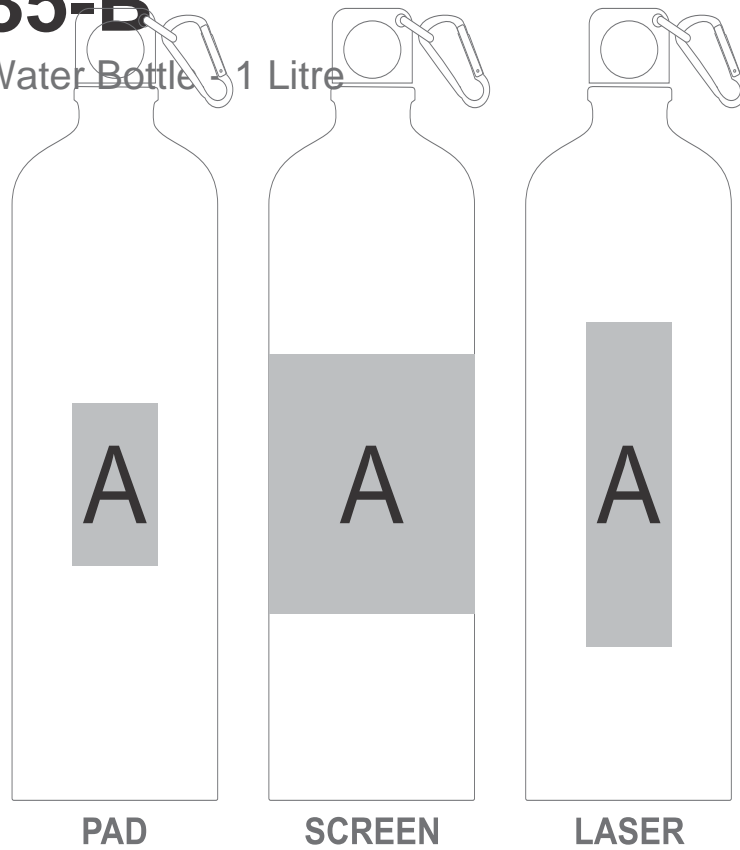

DR-AM-235-B

Katana Aluminium Water Bottle - 1 Litre

Need to know:

Includes 1-Colour, 1-Position Screen Wrap (setup fees apply)

- Laser Colour: White

Branding Options:

Position	Branding Method (Branding Code)	No. of Colours	Dimension
A	Pad Printing (PC)	2 Colours	30mm wide x 50mm high
A	Screen Wrap (SW)	1 Colour	200mm wide x 130mm high
A	Laser Engraving (LB)	N/A	30mm wide x 100mm high