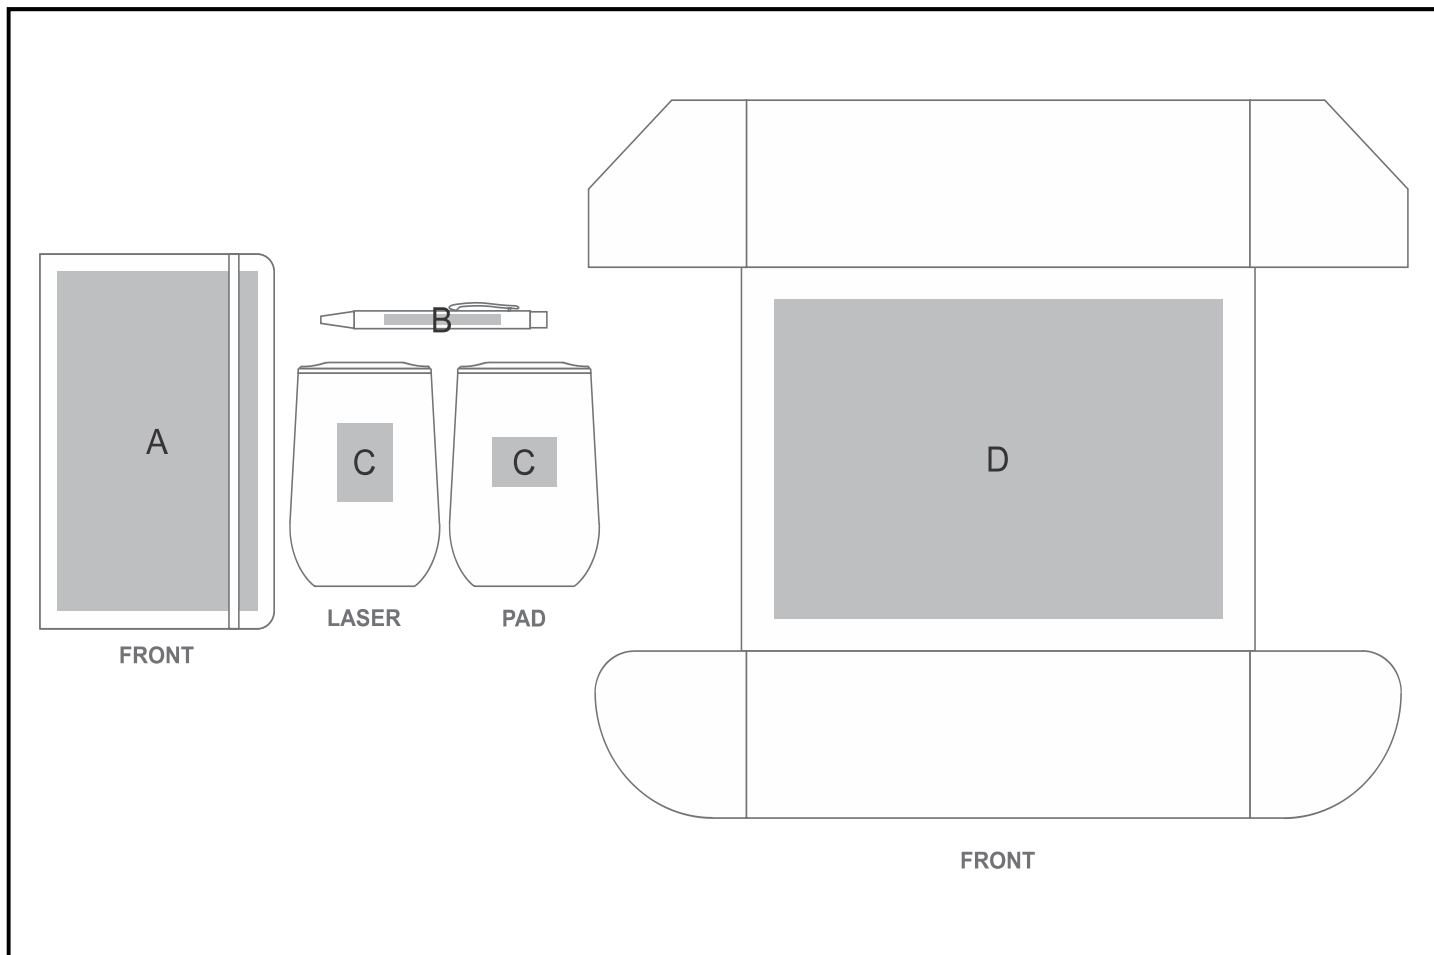

GF-AL-1299-B

Altitude Babbra Kraft Gift Set

Need to know:

- Includes 1-Colour, 1-Position Screen Print on Notebook & Box AND 1-Position Laser Engraving OR 1-Colour, 1-Position Pad Print on Cup AND 1-Position Laser Engraving on Pen(setup fees apply)

- Stickers must be within the parameters of 1600mm² or 3200mm²

- **Please Note:** Due to the nature of the printing process, any white in a logo cannot be branded and we cannot guarantee an exact colour match as the box has a matt finish. The nature and inconsistency of the pre-cut boards may create a 1-3mm of unbranded space on the front lip and imperfections maybe be found within the print. Large solid coverage prints are not recommended, if large solid coverage is required, it is recommended on kraft boxes as imperfections are less noticeable

Branding Options:

Position	Branding Method (Branding Code)	No. of Colours	Dimension
A	Screen Print (SB)	1 Colour	105mm wide x 170mm high
A	Foiling (FL)	N/A	100mm wide x 160mm high
A	Debossing (BOS-1)	N/A	100mm wide x 160mm high
A	Digital Direct Transfer (DDT-D)	Full Colour	105mm wide x 75mm high

A	Digital Direct Transfer (DDT-A)	Full Colour	105mm wide x 148mm high
A	Digital Direct Transfer (DDT-B)	Full Colour	120mm wide x 190mm high
A	Digital Dome Sticker (DB)	Full Colour	-1mm wide x -1mm high
A	Digital Dome Sticker (DC)	Full Colour	-1mm wide x -1mm high
B	Laser Engraving (LA)	N/A	70mm wide x 6mm high
C	Laser Engraving (LB)	N/A	30mm wide x 40mm high
C	Pad Printing (PC)	4 Colours	35mm wide x 25mm high
D	Screen Print (SA)	1 Colour	200mm wide x 140mm high
D	Digital Custom Packaging (DCP-CHG-6)	Full Colour	270mm wide x 180mm high