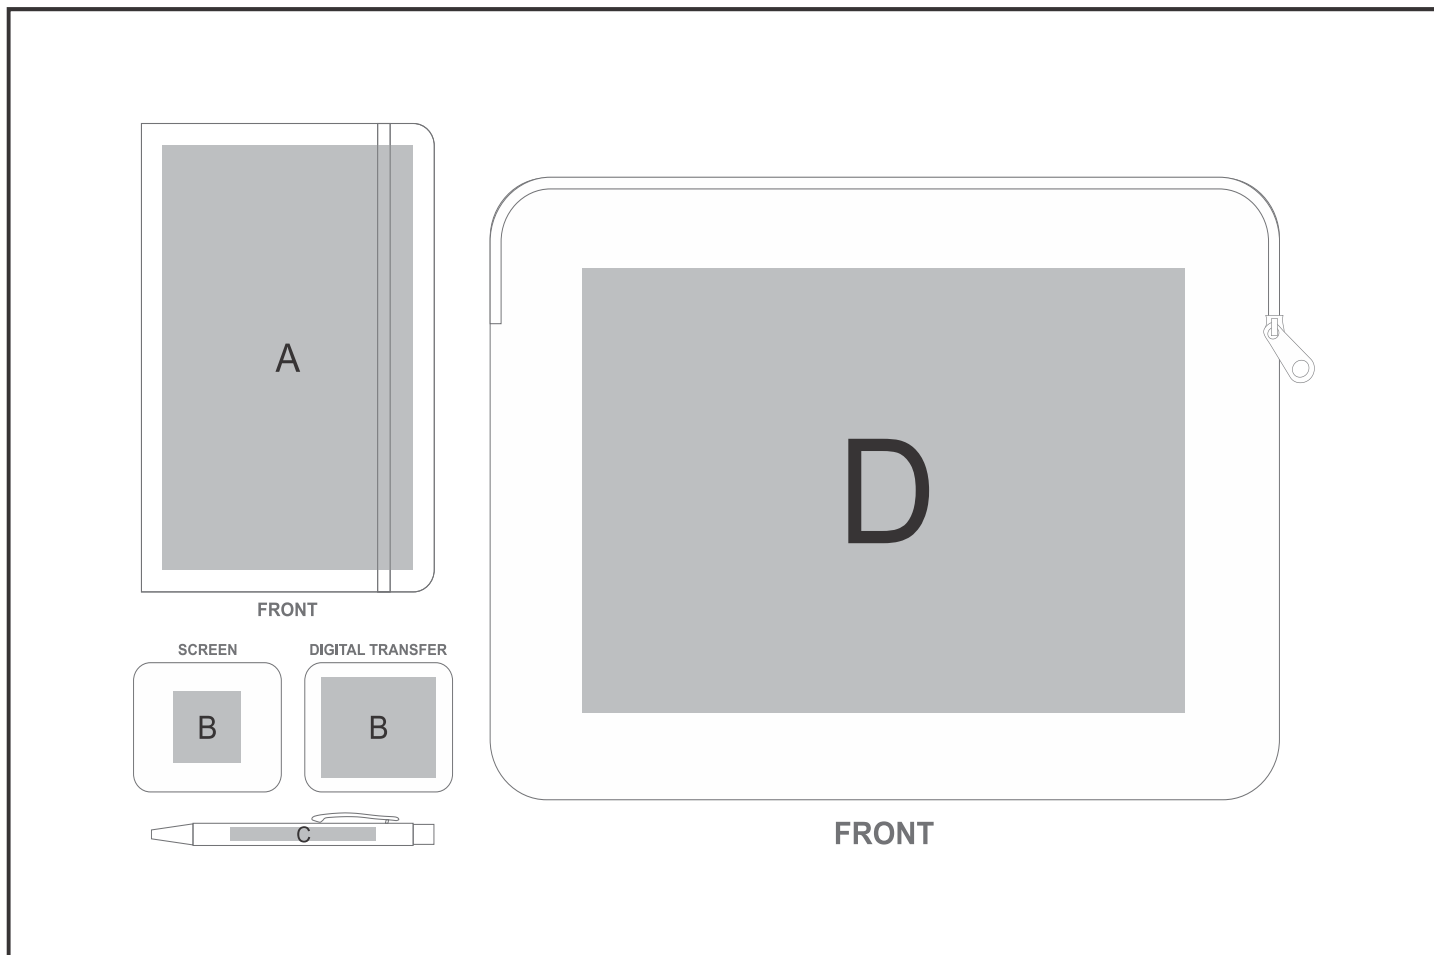

## Need to know:

Includes 1-Colour, 1-Position Screen Print on Notebook, Laptop Sleeve & Mouse Pad AND 1-Position Laser Engraving on Pen (setup fees apply)

- POS D: No Artwork with Solid Coverage Backgrounds will be branded.
- POS B & D: Texture of Item will affect the quality of Screen Print.
- **Laser Colour:** POS C - Light Grey
- 2 colours can be screen printed if registration is not tight
- No Solid Blocks for foiling
- Texture of the notebook will affect the screen, deboss and foil
- When choosing the Dome sticker branding option, please be aware that debossing is required at an additional cost. This process creates a recess for the dome sticker to sit in, preventing it from peeling off easily
- Stickers on notebook must be within the parameters of 1600mm<sup>2</sup> or 3200mm<sup>2</sup>

## Branding Options:

Position	Branding Method (Branding Code)	No. of Colours	Dimension
A	Screen Print (SB)	1 Colour	105mm wide x 170mm high
A	Foiling (FL)	N/A	100mm wide x 160mm high
A	Debossing (BOS-1)	N/A	100mm wide x 160mm high
A	Digital Dome Sticker (DB)	Full Colour	-1mm wide x -1mm high

A	Digital Dome Sticker (DC)	Full Colour	-1mm wide x -1mm high
A	Digital Direct Transfer (DDT-D)	Full Colour	105mm wide x 74mm high
A	Digital Direct Transfer (DDT-A)	Full Colour	105mm wide x 148mm high
A	Digital Direct Transfer (DDT-B)	Full Colour	120mm wide x 190mm high

B	Digital Direct Transfer (DDT-D)	Full Colour	105mm wide x 74mm high
B	Digital Direct Transfer (DDT-A)	Full Colour	148mm wide x 105mm high
B	Digital Direct Transfer (DDT-B)	Full Colour	210mm wide x 148mm high
B	Screen Print (SA)	1 Colour	100mm wide x 100mm high