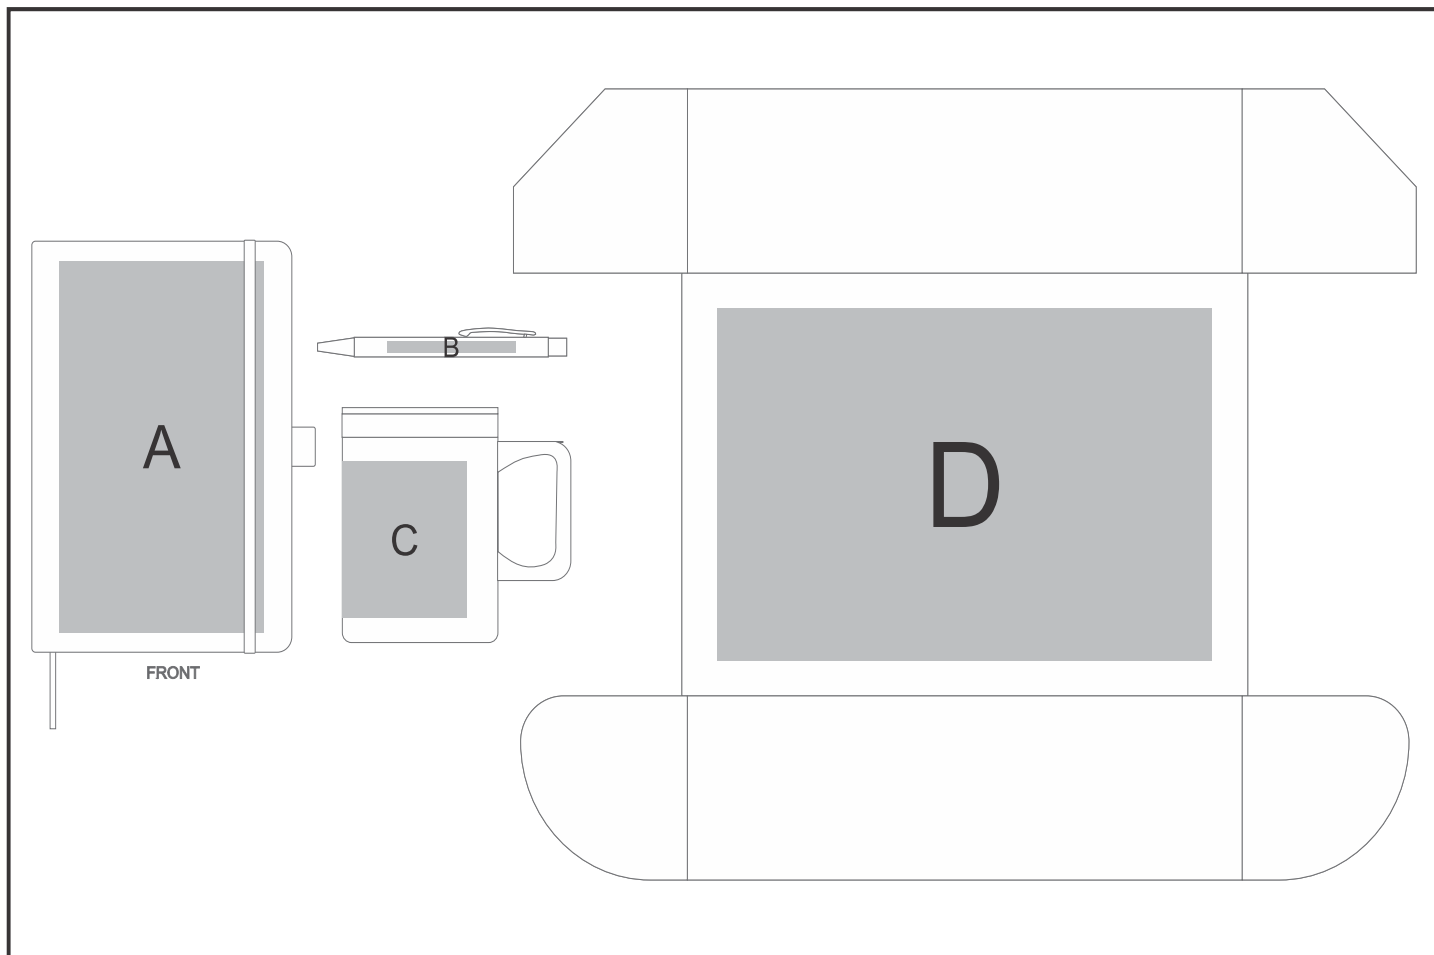

## Need to know:

Includes 1-Colour, 1-Position Screen Print on Notebook & Box AND 1-Position Laser Engraving on Pen AND 1-Colour, 1-Position Screen Wrap OR 1-Colour, 1-Position Pad Print on Mug (setup fees apply)

- Stickers must be within the parameters of 1600mm<sup>2</sup> or 3200mm<sup>2</sup>

- When choosing the Dome sticker branding option, please be aware that debossing is required at an additional cost. This process creates a recess for the dome sticker to sit in, preventing it from peeling off easily

## Branding Options:

Position	Branding Method (Branding Code)	No. of Colours	Dimension
A	Laser Engraving (LC)	N/A	100mm wide x 160mm high
A	Screen Print (SA)	2 Colours	105mm wide x 170mm high
A	Foiling (FL)	N/A	100mm wide x 160mm high
A	Digital Direct Transfer (DDT-D)	Full Colour	100mm wide x 74mm high

A	Digital Direct Transfer (DDT-A)	Full Colour	100mm wide x 148mm high
A	Digital Direct Transfer (DDT-B)	Full Colour	120mm wide x 190mm high
A	Debossing (BOS-1)	N/A	100mm wide x 160mm high
A	Digital Dome Sticker (DB)	Full Colour	-1mm wide x -1mm high