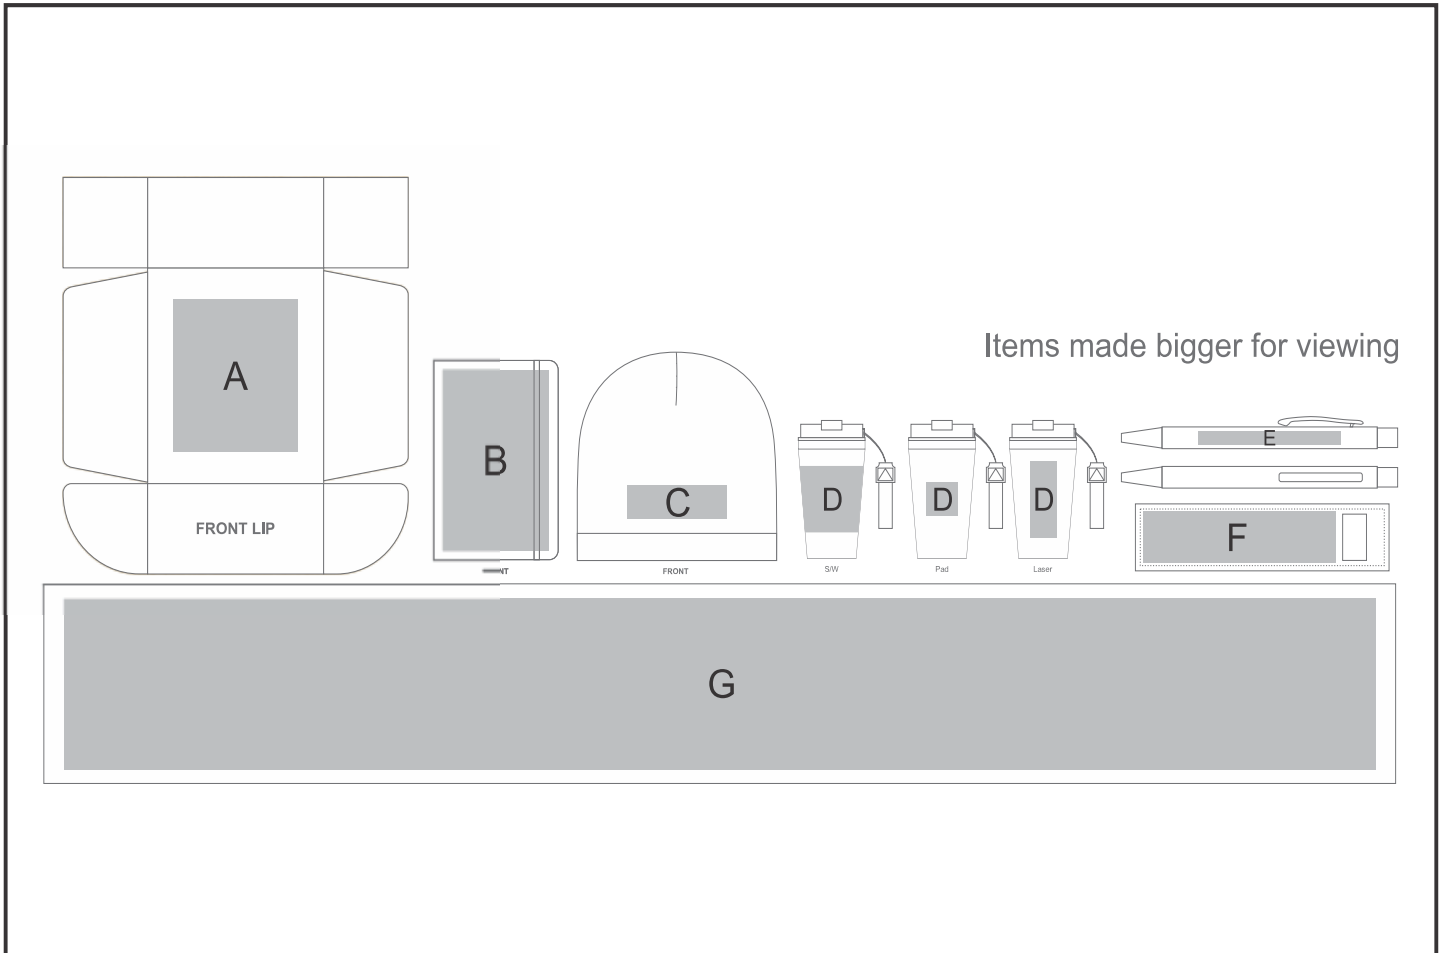

GF-AL-1342-B

Altitude Sigma Winter Gift Set

Need to know:

- Includes 1-Colour 1-Position Screen Print on Box & Notebook AND 1-Colour 1- Position Screen Wrap OR 1-Position Pad Print on Mug AND 1-Position Laser Engraving on Pen (setup fees apply)
- 2 colours can be screen printed if registration is not tight on Notebook.
- No Solid Blocks for foiling on Notebook.
- Texture of the notebook will affect the screen, deboss and foil on Notebook.
- When choosing the Dome sticker branding option, please be aware that debossing is required at an additional cost. This process creates a recess for the dome sticker to sit in, preventing it from peeling off easily on Notebook.
- Stickers must be within the parameters of 1600mm² or 3200mm² on Notebook.
- Texture of Item will affect the quality of Print on Pouch
- Can not guarantee 100% straightness due to stitching on Pouch.
- Please note: On all thick materials like fleece & blankets, logos with fine detail or text, a block will be added in tonal thread to avoid artwork from sinking into the fabric on Scarf.
- **Laser Colour:** POS E - Light Grey | POS F - Tonal

Branding Options:

| Position | Branding Method (Branding Code) | No. of Colours | Dimension |
|----------|---------------------------------|----------------|-------------------------|
| A | Screen Print (SA) | 1 Colour | 160mm wide x 140mm high |
| B | Screen Print (SB) | 1 Colour | 105mm wide x 170mm high |

| | | | |
|---|-------------------------|-----|------------------------|
| C | Embroidery (EM-BEANIES) | N/A | 100mm wide x 35mm high |
|---|-------------------------|-----|------------------------|

| | | | |
|---|-------------------|-----------|------------------------|
| D | Screen Wrap (SW) | 1 Colour | 160mm wide x 50mm high |
| D | Pad Printing (PA) | 4 Colours | 35mm wide x 35mm high |