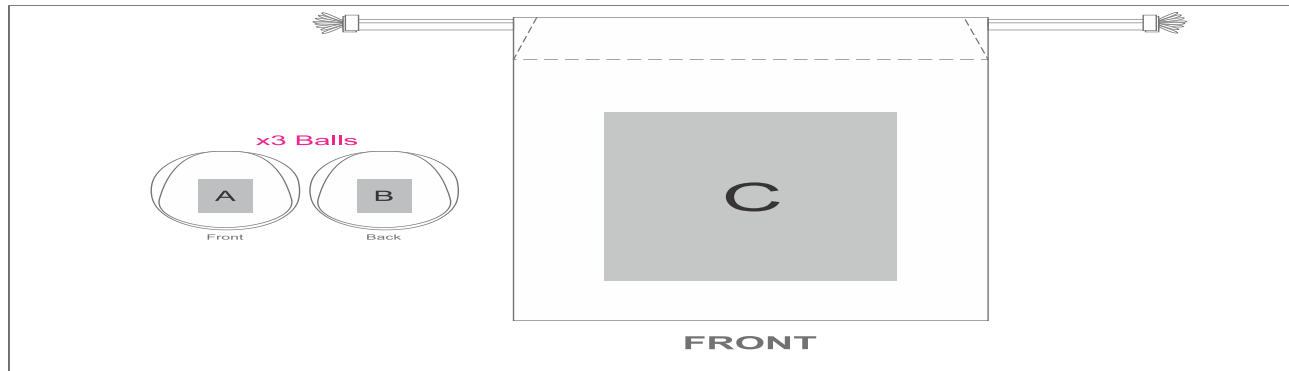

GF-AL-1415-B

Altitude Jeremiah Juggling Set

Need to know:

- Includes 1-Colour 1-Position Pad Print on Balls AND 1-Colour 1-Position Screen Print on Bag (setup fees apply)
- Branding will not be consistent
- Texture of the item may affect the quality of screen print

Branding Options:

Position	Branding Method (Branding Code)	No. of Colours	Dimension
A	Pad Printing (PC)	1 Colour	20mm wide x 15mm high
B	Pad Printing (PC)	1 Colour	20mm wide x 15mm high
C	Screen Print (SB)	1 Colour	75mm wide x 100mm high
C	Digital Direct Transfer (DDT-D)	Full Colour	75mm wide x 100mm high
C	Digital Direct Transfer (DDT-A)	Full Colour	80mm wide x 100mm high