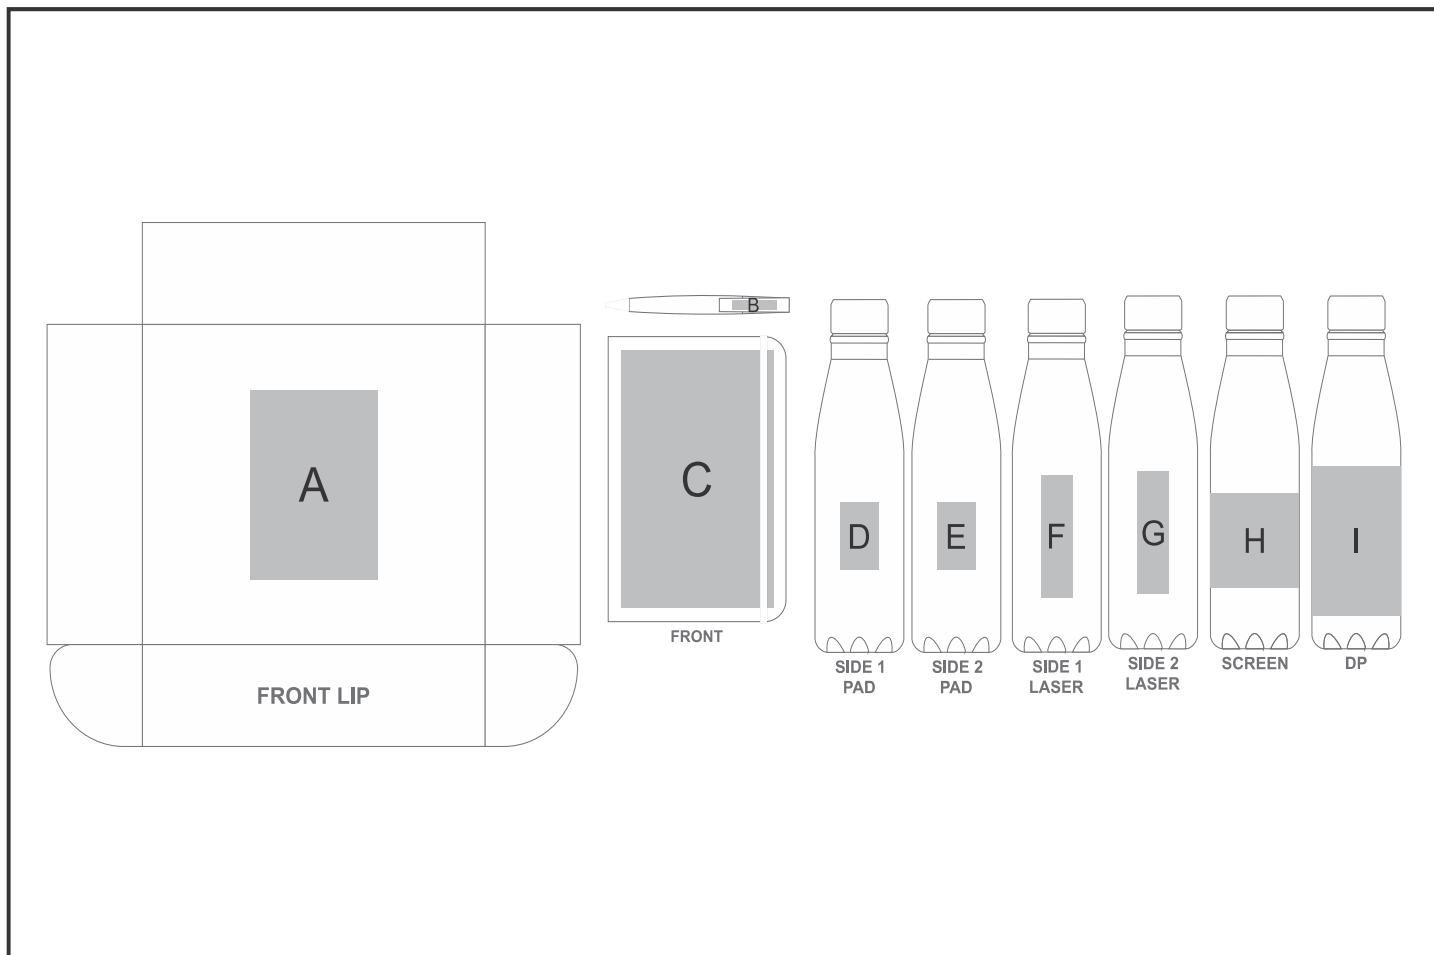

GF-AM-1029-B

Bennet Kraft Gift Set

Need to know:

- Includes 1-Colour, 1-Position Screen Print on Box & Notebook AND 1-Colour, 1-Position Screen Wrap on Bottle AND 1-Colour, 1-Position Pad Print on Pen (setup fee applies)
- 2 colours can be screen printed if registration is not tight | - No Solid Blocks for foiling
- **Laser Colour:** Bottle - White
- NB: We can only brand on the Pen Clip, NO branding on the band because of the silicone coating finish and the inks aren't sticking on this item.
- When choosing the **Dome sticker** branding option, please be aware that debossing is required at an additional cost. This process creates a recess for the dome sticker to sit in, preventing it from peeling off easily
- Stickers must be within the parameters of 1600mm² or 3200mm²
- **DP:** Full wrap around designs may have slight misalignment at the join, depending on your artwork.
- Full circumference of bottle is 207mm wide

Branding Options:

Position	Branding Method (Branding Code)	No. of Colours	Dimension
A	Screen Print (SA)	1 Colour	100mm wide x 140mm high
B	Pad Printing (PB)	4 Colours	35mm wide x 7mm high
B	Direct to Print (DP-A)	Full Colour	25mm wide x 6mm high

C	Screen Print (SA)	1 Colour	105mm wide x 170mm high
C	Debossing (BOS-1)	N/A	100mm wide x 160mm high
C	Foiling (FL)	N/A	100mm wide x 160mm high
C	Digital Direct Transfer (DDT-D)	Full Colour	75mm wide x 105mm high
C	Digital Direct Transfer (DDT-A)	Full Colour	105mm wide x 148mm high
C	Digital Direct Transfer (DDT-B)	Full Colour	120mm wide x 190mm high
C	Digital Dome Sticker (DB)	Full Colour	-1mm wide x -1mm high
C	Digital Dome Sticker (DC)	Full Colour	-1mm wide x -1mm high

I	Digital Print Drinkware (DP-D)	Full Colour	207mm wide x 110mm high
---	--------------------------------	-------------	-------------------------