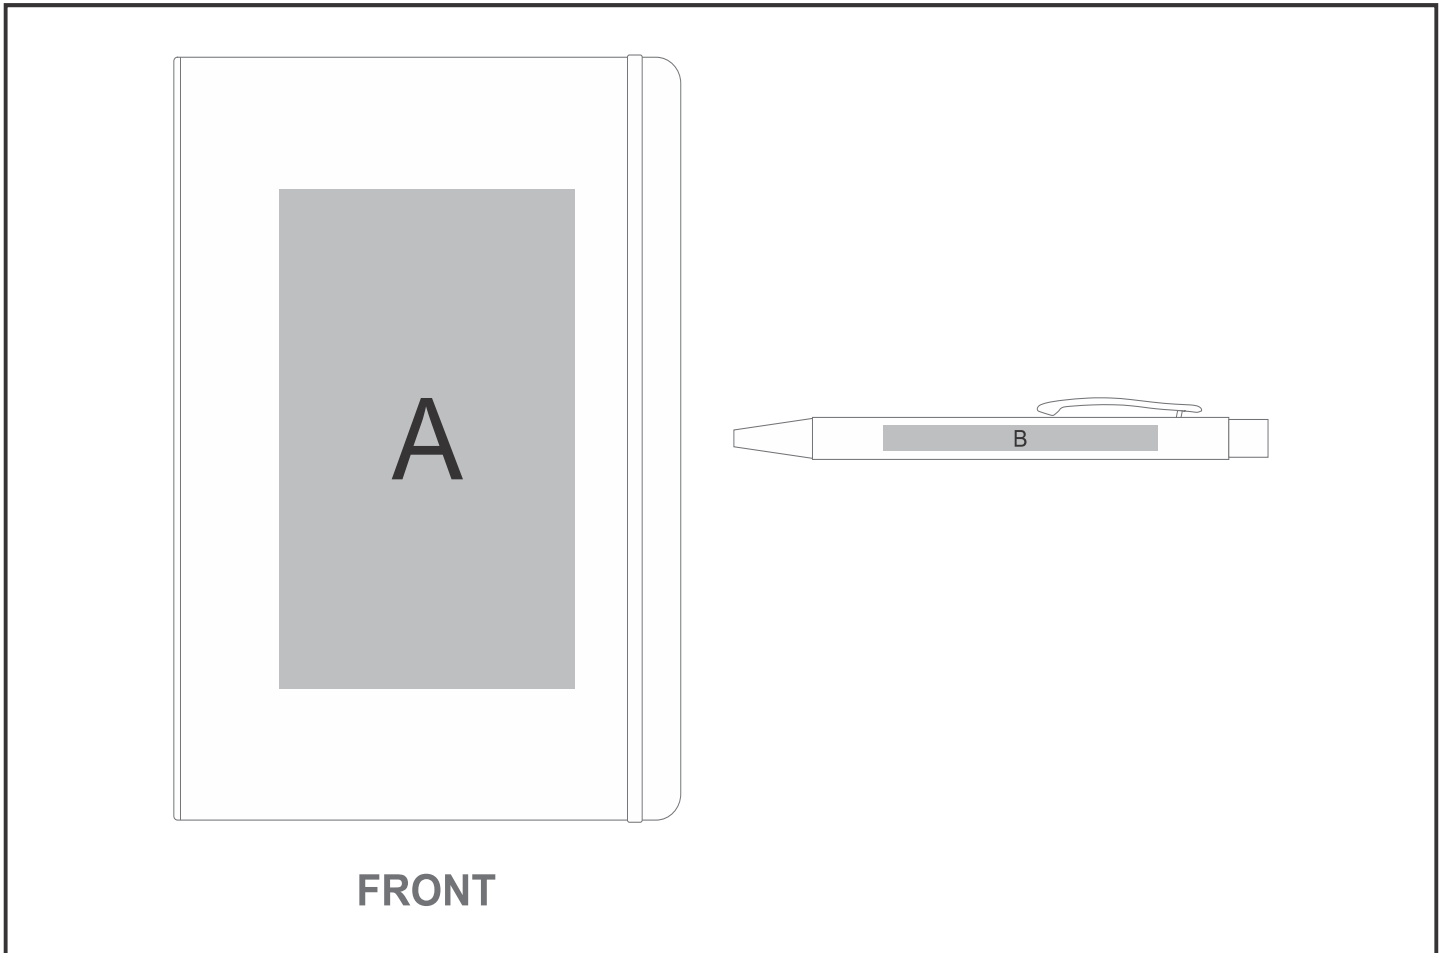

GF-AM-926-B

Dahlia Notebook & Pen Set

Need to know:

- Includes 1-Position Laser Engraving on Pen AND 1-Colour, 1-Position Screen Print on Notebook (setup fees apply).

- **Laser Colour:** POS B - Light Grey

-When choosing the **Dome sticker** branding option, please be aware that debossing is required at an additional cost. This process creates a recess for the dome sticker to sit in, preventing it from peeling off easily

- Stickers must be within the parameters of 1600mm² or 3200mm²

Branding Options:

Position	Branding Method (Branding Code)	No. of Colours	Dimension
A	Screen Print (SA)	2 Colours	105mm wide x 170mm high
A	Digital Direct Transfer (DDT-D)	Full Colour	75mm wide x 105mm high
A	Digital Direct Transfer (DDT-A)	Full Colour	105mm wide x 148mm high
A	Digital Direct Transfer (DDT-B)	Full Colour	120mm wide x 190mm high
A	Debossing (BOS-1)	N/A	100mm wide x 160mm high
A	Foiling (FL)	N/A	100mm wide x 160mm high
A	Digital Dome Sticker (DB)	Full Colour	-1mm wide x -1mm high
A	Digital Dome Sticker (DC)	Full Colour	-1mm wide x -1mm high

B	Laser Engraving (LA)	N/A	70mm wide x 6mm high
---	----------------------	-----	----------------------