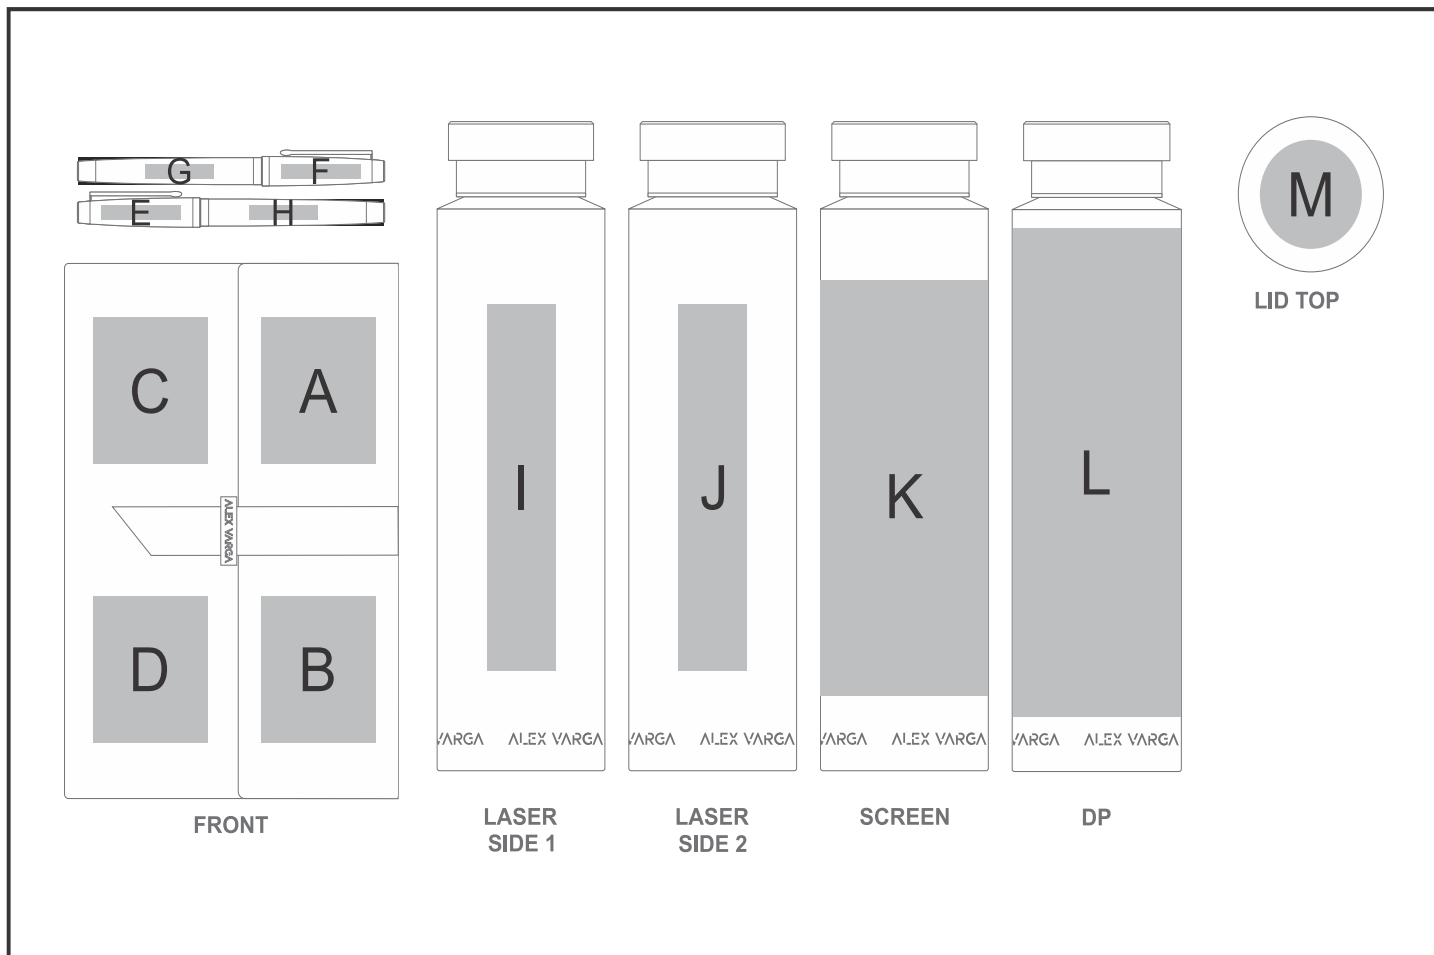

GF-AV-1173-B

Alex Varga Undakrov Gift Set

Need to know:

- Includes 1-Colour, 1-Position Screen Print OR 1-Position Laser Engraving OR 1-Position Debossing on Notebook and 1-Position Laser Engraving on Pen and Bottle(setup fees apply.)
- Texture on Notebook will affect the quality of Print.
- No Small Text and Fine details due to the texture of the Notebook.
- **Laser colour:** Notebook - Tonal | Upper Barrel - Silver | Lower Barrel- Tonal | Bottle - Sliver | Bottle Lid - Gold
- Full wrap around designs may have slight misalignment at the join, depending on your artwork. | - Full circumference of bottle is 235mm wide

Branding Options:

Position	Branding Method (Branding Code)	No. of Colours	Dimension
A	Debossing (BOS-1)	N/A	50mm wide x 60mm high
A	Laser Engraving (LC)	N/A	50mm wide x 60mm high
B	Debossing (BOS-1)	N/A	50mm wide x 60mm high
B	Laser Engraving (LC)	N/A	50mm wide x 60mm high

C	Screen Print (SC)	1 Colour	25mm wide x 55mm high
C	Debossing (BOS-1)	N/A	50mm wide x 60mm high
C	Laser Engraving (LC)	N/A	50mm wide x 60mm high

D	Screen Print (SC)	1 Colour	25mm wide x 55mm high
D	Debossing (BOS-1)	N/A	50mm wide x 60mm high
D	Laser Engraving (LC)	N/A	50mm wide x 60mm high

L	Digital Print Drinkware (DP-C)	Full Colour	235mm wide x 80mm high
L	Digital Print Drinkware (DP-D)	Full Colour	235mm wide x 110mm high
L	Digital Print Drinkware (DP-E)	Full Colour	235mm wide x 200mm high