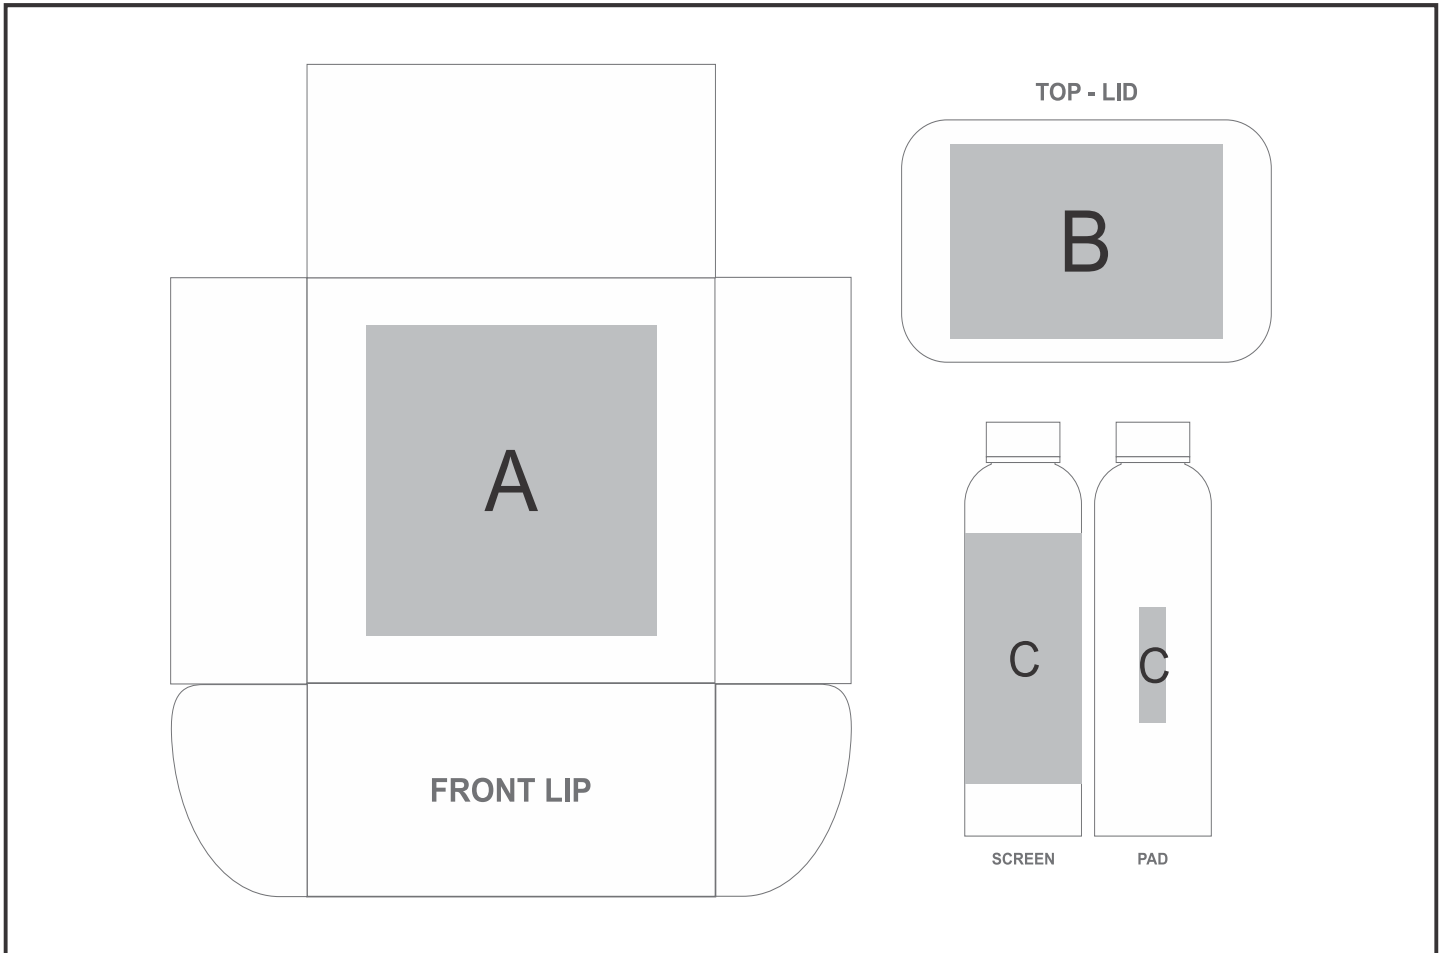

GF-KS-1124-B

Kooshty Maya Gift Set

Need to know:

- Includes 1-Colour, 1-Position Screen Print on Box & Lunch Box AND 1-Colour, 1-Position Screen wrap on Bottle (setup fees apply)

- **Laser Colour POS B: Tonal**

- Texture of item will affect the Screen print on Bottle and Box.

- Due to dye migration only black and silver will be branded.

- White ink to be used only on Clear bottles.

- Seam on bottle will affect the print and the print may go over the seam.

Branding Options:

Position	Branding Method (Branding Code)	No. of Colours	Dimension
A	Screen Print (SA)	1 Colour	160mm wide x 160mm high
B	Screen Print (SA)	1 Colour	130mm wide x 90mm high
B	Laser Engraving (LC)	N/A	130mm wide x 90mm high

C	Screen Wrap (SW)	1 Colour	160mm wide x 130mm high
C	Pad Printing (PC)	4 Colours	15mm wide x 60mm high