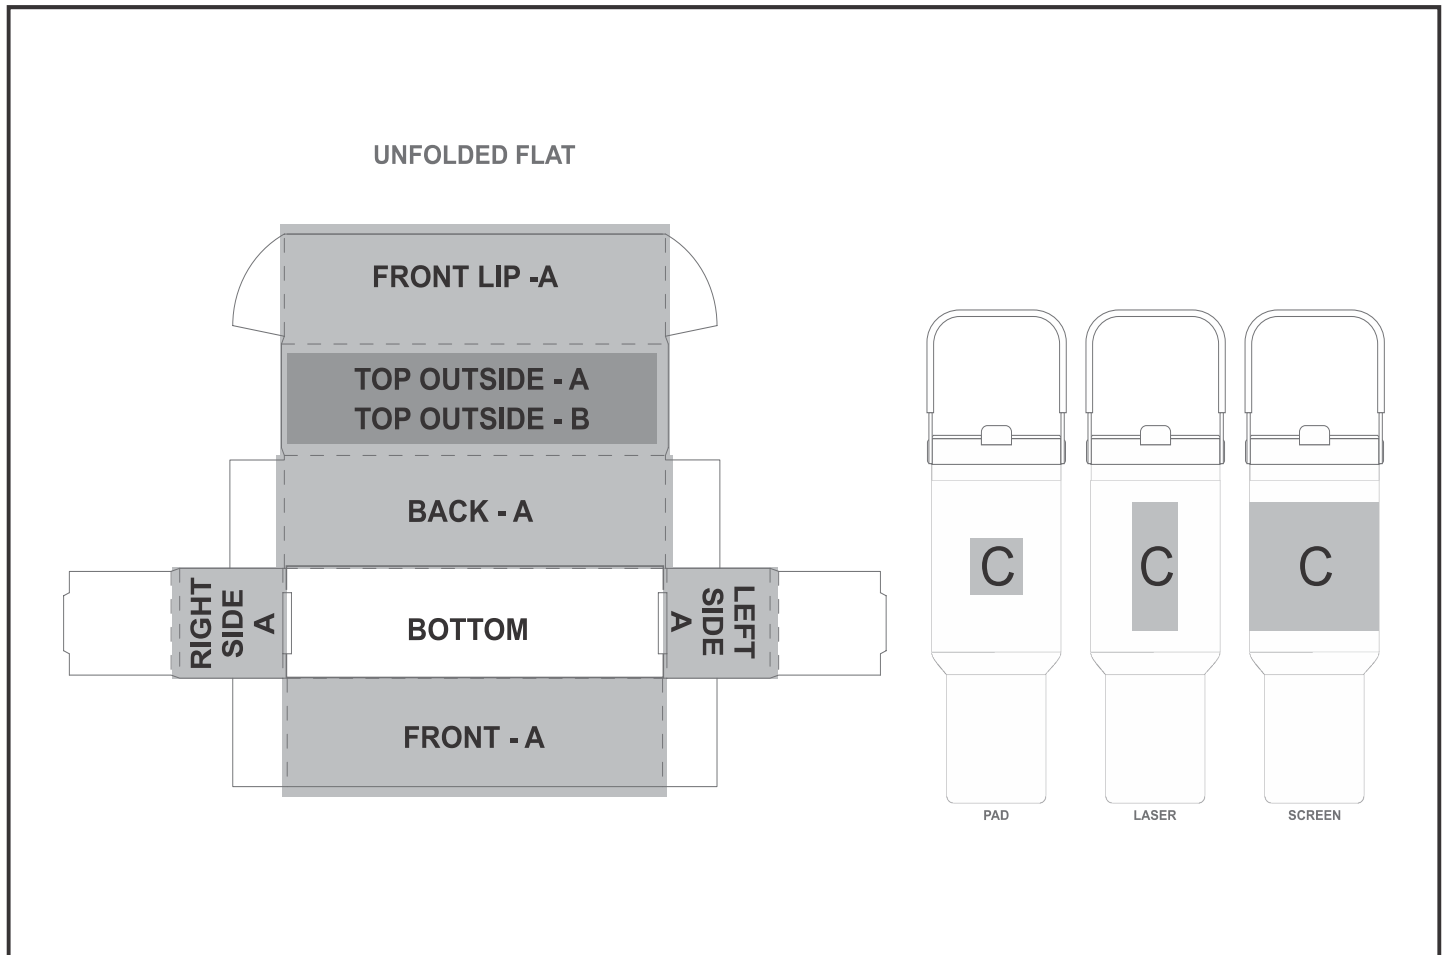

GF-KS-1356-B

Kooshty Waikiki Tumbler in Bianca Custom Gift Box

Need to know:

- Includes 1-Position Direct Print on Box AND 1-Colour 1-Position Screen Wrap OR 1-Colour 1-Position Pad Print on Bottle (setup fees apply)

- **Please Note:** Due to the nature of the printing process, any white in a logo cannot be branded and we cannot guarantee an exact colour match as the box has a matt finish. The nature and inconsistency of the pre-cut boards may create a 1-3mm of unbranded space on the front lip and imperfections maybe be found within the print. Large solid coverage prints are not recommended, if large solid coverage is required, it is recommended on kraft boxes as imperfections are less noticeable.

- **Laser Colour:** Silver

- Texture of Item will affect the quality of Print.

Branding Options:

Position	Branding Method (Branding Code)	No. of Colours	Dimension
A	Digital Custom Packaging (DCP-CHG-3)	Full Colour	546mm wide x 468mm high
B	Digital Custom Packaging (DCP-CHG-3)	Full Colour	334mm wide x 80mm high
C	Screen Wrap (SW)	1 Colour	220mm wide x 80mm high
C	Pad Printing (PB)	4 Colours	35mm wide x 35mm high
C	Laser Engraving (LB)	N/A	30mm wide x 80mm high