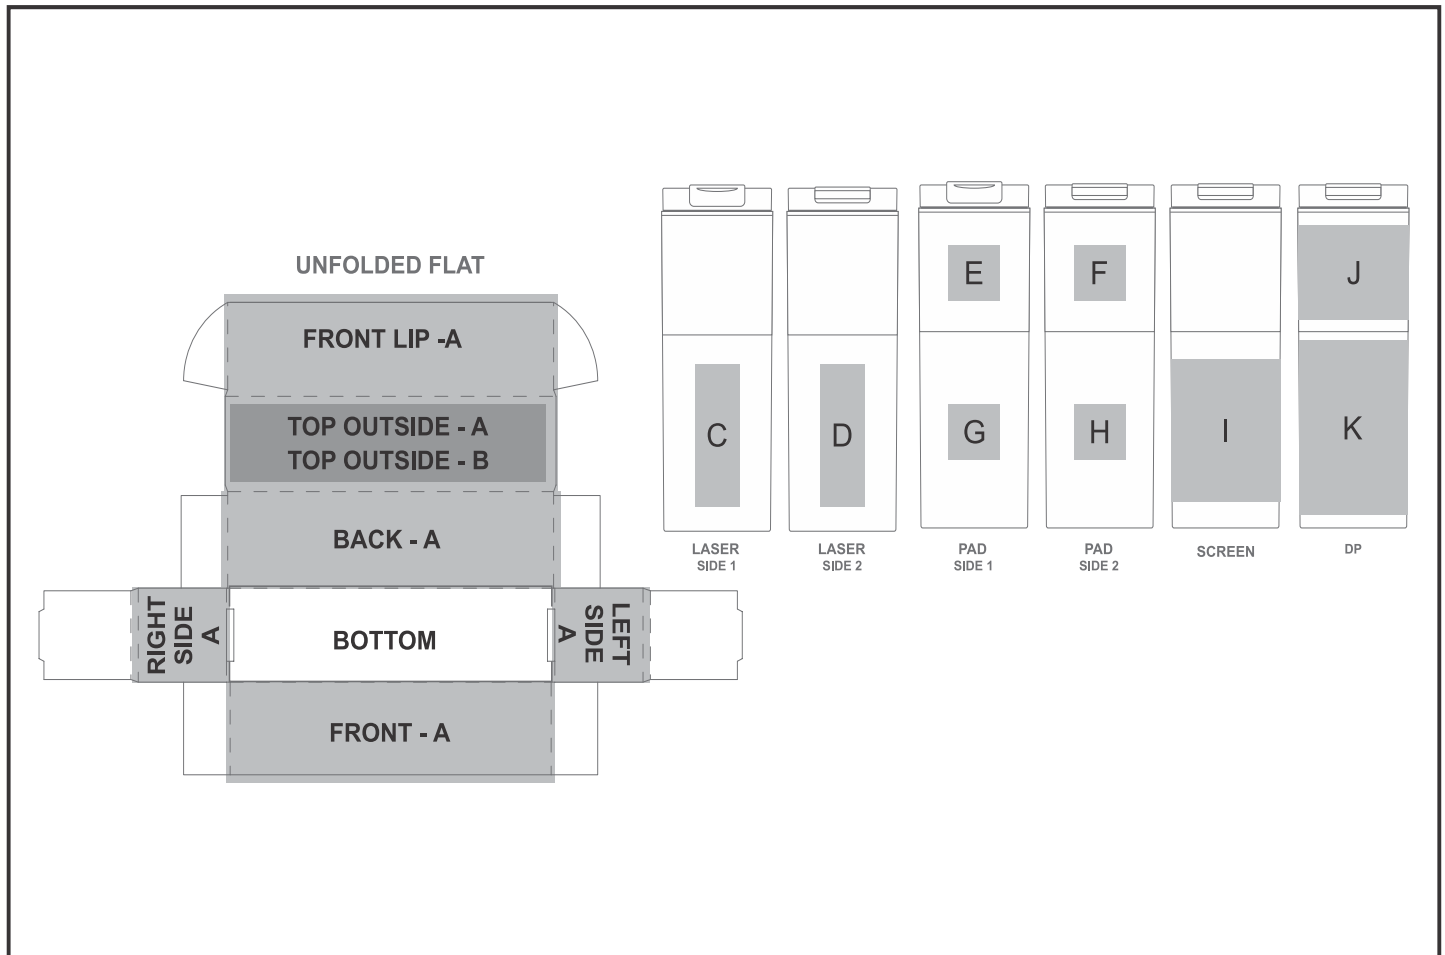

GF-KS-882-B

Typhoon Tumbler in Bianca Custom Gift Box

Need to know:

- Includes 1-Position Direct Print on Box AND - Includes 1-Colour, 1-Position Screen Wrap (setup fee applies)
- **Please Note:** Due to the nature of the printing process, any white in a logo cannot be branded and we cannot guarantee an exact colour match as the box has a matt finish. The nature and inconsistency of the pre-cut boards may create a 1-3mm of unbranded space on the front lip and imperfections maybe be found within the print. Large solid coverage prints are not recommended, if large solid coverage is required, it is recommended on kraft boxes as imperfections are less noticeable.
- Please Note: The Lid will not line up with the Print.
- **Laser Colour:** Gold
- **DP:** Full wrap around designs may have slight misalignment at the join, depending on your artwork.
- Full circumference of bottle is 230mm wide

Branding Options:

Position	Branding Method (Branding Code)	No. of Colours	Dimension
A	Digital Custom Packaging (DCP-CHG-2)	Full Colour	436.5mm wide x 364.5mm high
B	Digital Custom Packaging (DCP-CHG-2)	Full Colour	258mm wide x 62mm high
C	Laser Engraving (LB)	N/A	90mm wide x 30mm high

D	Laser Engraving (LB)	N/A	90mm wide x 30mm high
E	Pad Printing (PC)	4 Colours	35mm wide x 35mm high
F	Pad Printing (PC)	4 Colours	35mm wide x 35mm high
G	Pad Printing (PC)	4 Colours	35mm wide x 50mm high
H	Pad Printing (PC)	4 Colours	35mm wide x 50mm high
I	Screen Wrap (SW)	1 Colour	200mm wide x 80mm high
J	Digital Print Drinkware (DP-C)	Full Colour	230mm wide x 70mm high
K	Digital Print Drinkware (DP-D)	Full Colour	230mm wide x 110mm high