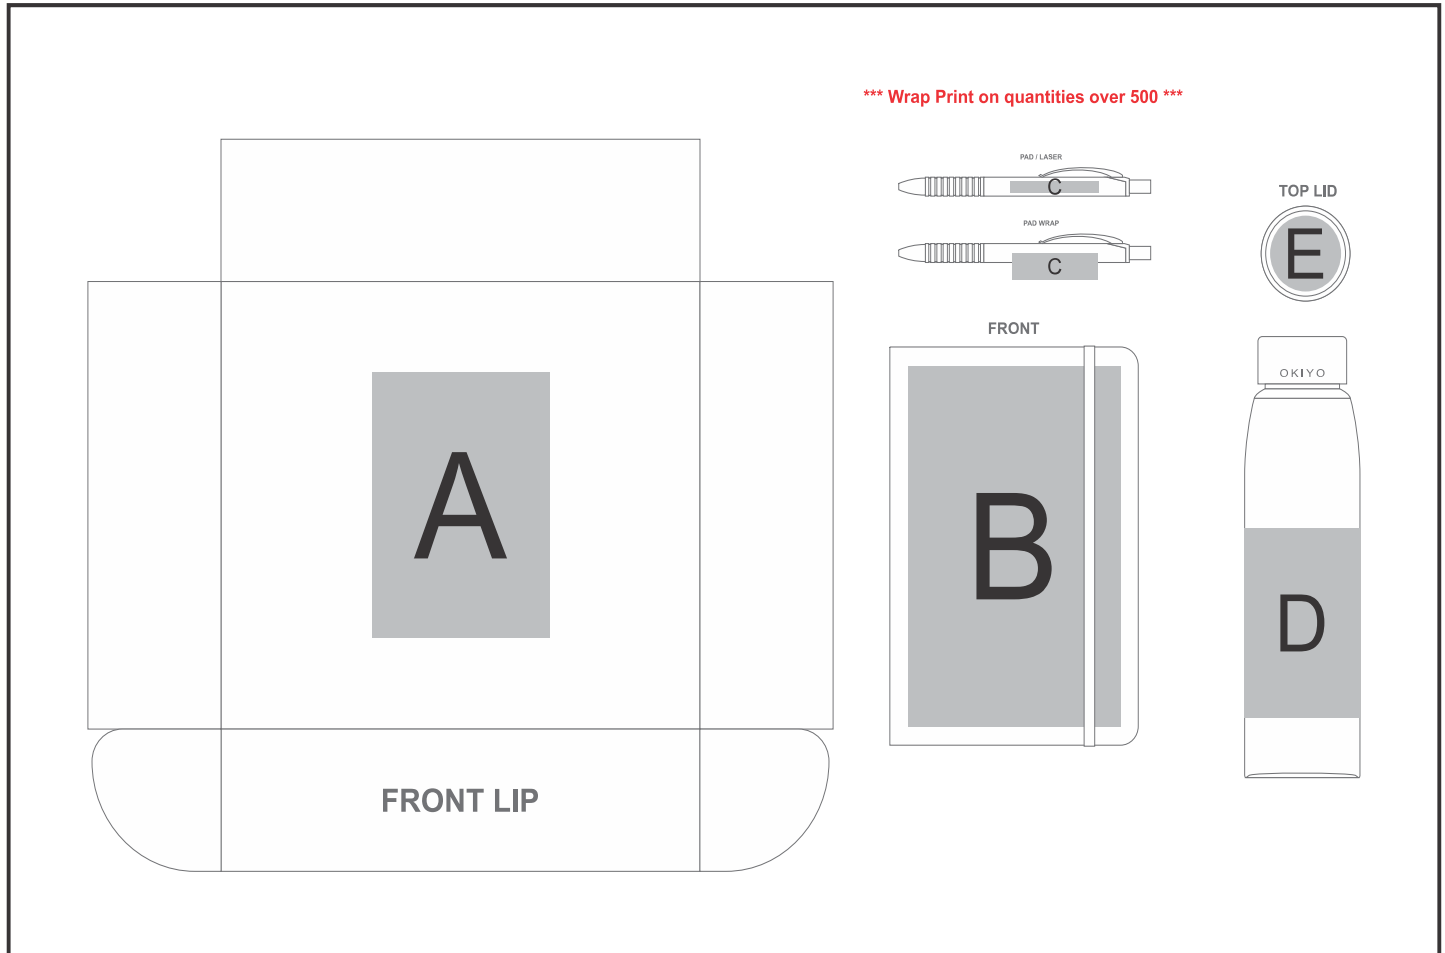

## Need to know:

- Includes 1-Colour, 1-Position Screen Print on Box & Notebook AND 1-Colour, 1-Position Screen Wrap on Bottle AND 1-Position Laser Engraving on Pen (setup fee applies)
- Pos B: Texture of the item will affect the screen print.
- **Laser Colour:** Tonal
- Due to tonal variations in the wood the laser engraving will vary from one item to the next and will likely vary in the same item.
- Pos D: Print Position & Alignment may be Inconsistent.

## Branding Options:

Position	Branding Method (Branding Code)	No. of Colours	Dimension
A	Screen Print (SA)	1 Colour	100mm wide x 140mm high

B	Screen Print (SA)	1 Colour	105mm wide x 170mm high
B	Digital Direct Transfer (DDT-D)	Full Colour	74mm wide x 105mm high
B	Digital Direct Transfer (DDT-A)	Full Colour	100mm wide x 160mm high
B	Digital Direct Transfer (DDT-B)	Full Colour	120mm wide x 190mm high
B	Laser Engraving (LA)	N/A	80mm wide x 60mm high

C	Laser Engraving (LC)	N/A	45mm wide x 6mm high
C	Pad Printing (PB)	4 Colours	50mm wide x 6mm high
C	Pad Wrap (PW)	1 Colour	48mm wide x 14mm high

D	Screen Wrap (SW)	1 Colour	120mm wide x 100mm high
D	Pad Printing (PC)	4 Colours	15mm wide x 60mm high

E	Laser Engraving (LC)	N/A	40mm wide x 40mm high
E	Pad Printing (PB)	4 Colours	30mm wide x 30mm high