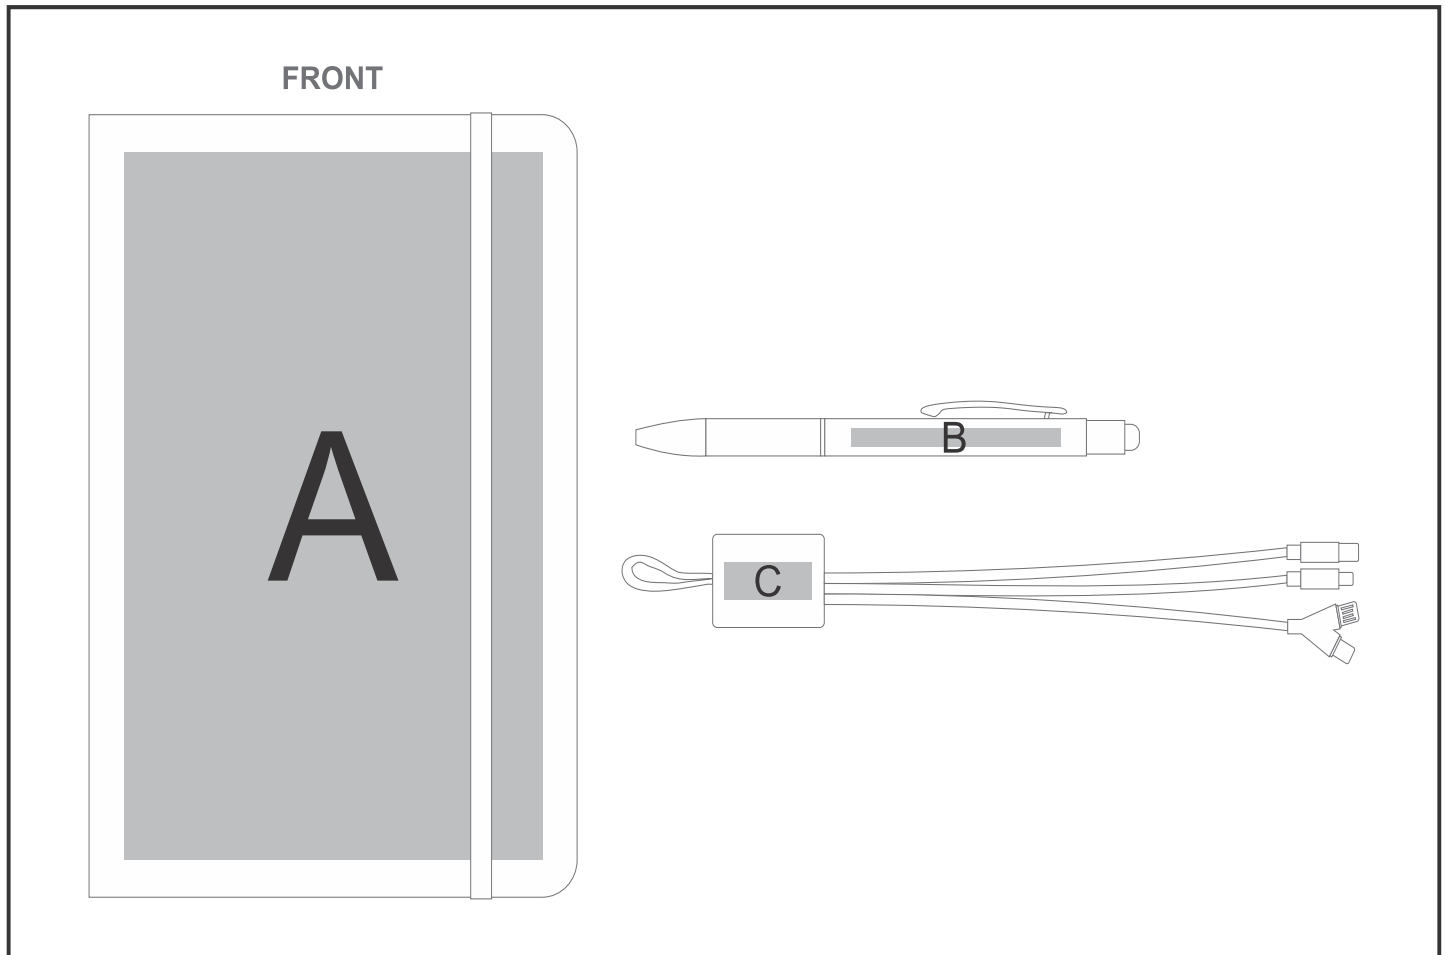

GF-OK-1189-B

Okiyo Ikeda Gift Set

Need to know:

Includes 1-Colour, 1-Position Screen Print on Notebook AND Includes 1-Position Laser Engraving on Pen & Charging Cable (setup fee applies)

- Texture of the item will affect the screen print on Notebook and Charging Cable
- **Laser Color:** POS A & POS D - Black | POS B & POS C - White

Branding Options:

Position	Branding Method (Branding Code)	No. of Colours	Dimension
A	Laser Engraving (LA)	N/A	80mm wide x 60mm high
A	Screen Print (SA)	1 Colour	105mm wide x 170mm high
A	Digital Direct Transfer (DDT-D)	Full Colour	100mm wide x 74mm high
A	Digital Direct Transfer (DDT-A)	Full Colour	100mm wide x 160mm high
A	Digital Direct Transfer (DDT-B)	Full Colour	120mm wide x 190mm high
B	Laser Engraving (LA)	N/A	60mm wide x 5mm high
C	Laser Engraving (LC)	N/A	25mm wide x 10mm high

C	Pad Printing (PB)	4 Colours	25mm wide x 5mm high
---	-------------------	-----------	----------------------