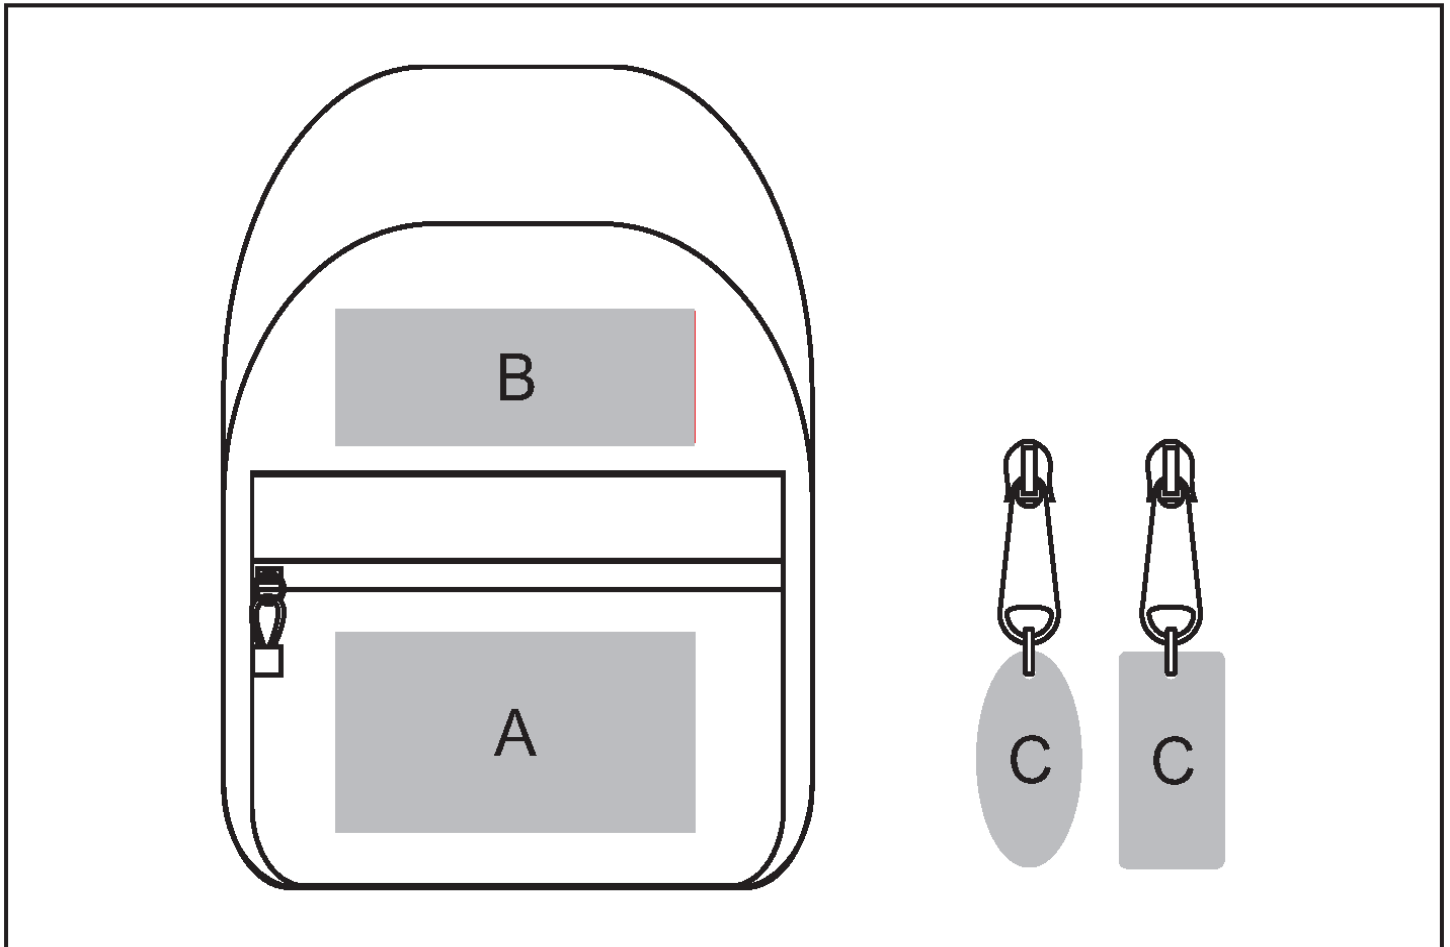

## Need to know:

Includes 1-Colour, 1-Position Screen Print (setup fee applies)

## Branding Options:

Position	Branding Method (Branding Code)	No. of Colours	Dimension
A	Screen Print (SB)	6 Colours	180mm wide x 100mm high
A	Embroidery (EM-OTHER)	N/A	90mm wide x 90mm high
A	Digital Direct Transfer (DDT-D)	Full Colour	100mm wide x 74mm high
A	Digital Direct Transfer (DDT-A)	Full Colour	148mm wide x 100mm high
A	Digital Direct Transfer (DDT-B)	Full Colour	180mm wide x 100mm high

B	Screen Print (SB)	6 Colours	180mm wide x 70mm high
B	Embroidery (EM-OTHER)	N/A	90mm wide x 90mm high
B	Digital Direct Transfer (DDT-D)	Full Colour	100mm wide x 74mm high
B	Digital Direct Transfer (DDT-A)	Full Colour	100mm wide x 100mm high

C	Zip Puller (ZP-A)	Full Colour	30mm wide x 15mm high
---	-------------------	-------------	-----------------------