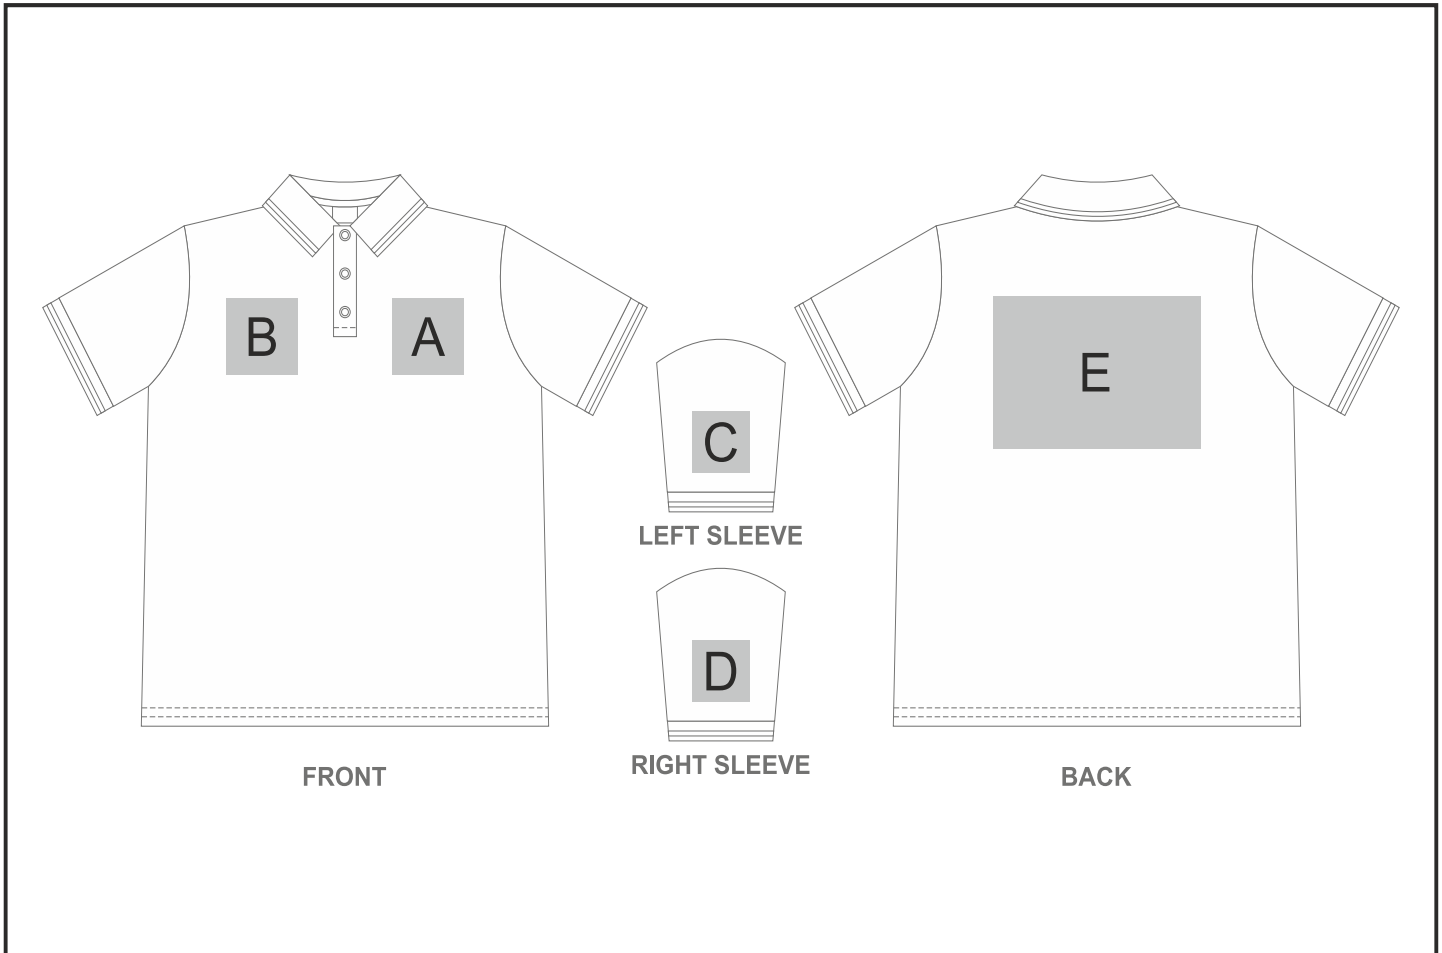

GS-AL-273-A

Mens Reward Golf Shirt

Need to know:

Includes 1-Position Embroidery OR 1-Position Digital Transfer (setup fees apply).

- **EMB/DTC Inclusive Parameters:** Left/Right Chest or Back = 100mm x 100mm.

Branding Options:

Position	Branding Method (Branding Code)	No. of Colours	Dimension
A	Embroidery (EMB-A)	N/A	100mm wide x 100mm high
A	Screen Print (SP)	2 Colours	80mm wide x 80mm high
A	Digital Transfer Clothing A6 (DTC-A6)	Full Colour	100mm wide x 80mm high
A	Silicone (STP-A)	N/A	30mm wide x 30mm high
A	Silicone (STP-B)	N/A	50mm wide x 50mm high
A	Silicone (STP-C)	N/A	80mm wide x 80mm high
A	Silicone (STP-D)	N/A	100mm wide x 80mm high

B	Embroidery (EMB-A)	N/A	100mm wide x 100mm high
B	Screen Print (SP)	2 Colours	80mm wide x 80mm high
B	Digital Transfer Clothing A6 (DTC-A6)	Full Colour	100mm wide x 80mm high
B	Silicone (STP-A)	N/A	30mm wide x 30mm high
B	Silicone (STP-B)	N/A	50mm wide x 50mm high
B	Silicone (STP-C)	N/A	80mm wide x 80mm high
B	Silicone (STP-D)	N/A	100mm wide x 40mm high

C	Embroidery (EMB-A)	N/A	80mm wide x 60mm high
C	Screen Print (SP)	2 Colours	100mm wide x 40mm high
C	Digital Transfer Clothing A6 (DTC-A6)	Full Colour	80mm wide x 60mm high
C	Silicone (STP-A)	N/A	30mm wide x 30mm high
C	Silicone (STP-B)	N/A	50mm wide x 50mm high
C	Silicone (STP-C)	N/A	80mm wide x 60mm high