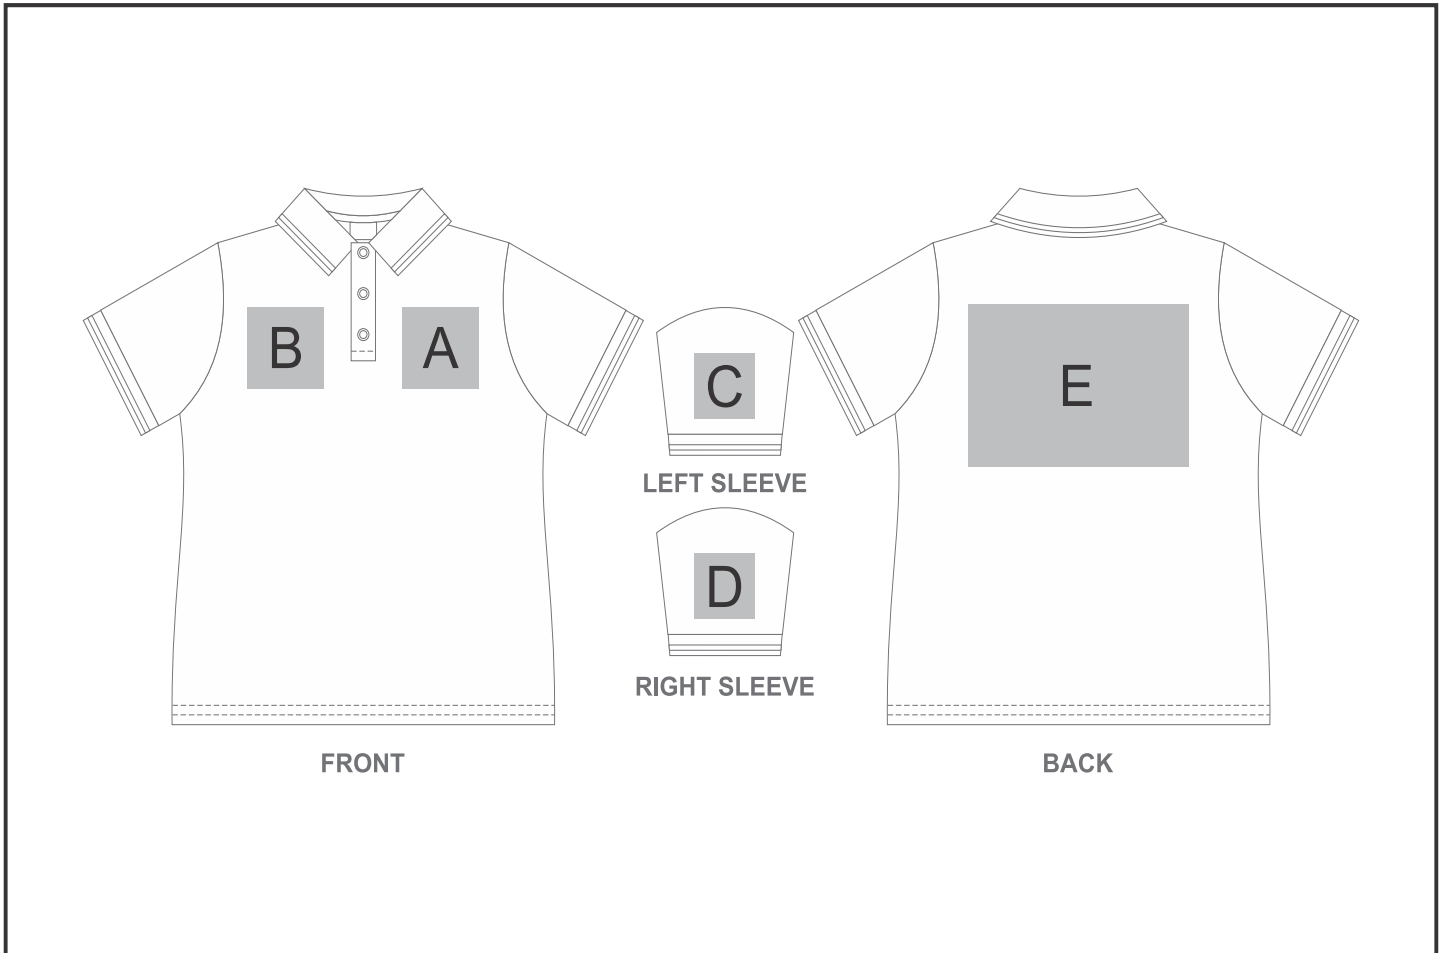

GS-AL-274-A

Ladies Reward Golf Shirt

Need to know:

Includes 1-Position Embroidery OR 1-Position Digital Transfer (setup fees apply).

- **EMB/DTC Inclusive Parameters:** Left/Right Chest or Back = 100mm x 100mm.

Branding Options:

Position	Branding Method (Branding Code)	No. of Colours	Dimension
A	Embroidery (EMB-A)	N/A	100mm wide x 100mm high
A	Screen Print (SP)	2 Colours	80mm wide x 80mm high
A	Digital Transfer Clothing A6 (DTC-A6)	Full Colour	100mm wide x 80mm high
A	Silicone (STP-A)	N/A	30mm wide x 30mm high
A	Silicone (STP-B)	N/A	50mm wide x 50mm high
A	Silicone (STP-C)	N/A	80mm wide x 80mm high
A	Silicone (STP-D)	N/A	100mm wide x 40mm high

B	Embroidery (EMB-A)	N/A	100mm wide x 100mm high
---	--------------------	-----	-------------------------

B	Screen Print (SP)	2 Colours	80mm wide x 80mm high
B	Digital Transfer Clothing A6 (DTC-A6)	Full Colour	100mm wide x 80mm high
B	Silicone (STP-A)	N/A	30mm wide x 30mm high
B	Silicone (STP-B)	N/A	50mm wide x 50mm high
B	Silicone (STP-C)	N/A	80mm wide x 80mm high
B	Silicone (STP-D)	N/A	100mm wide x 40mm high

C	Embroidery (EMB-A)	N/A	80mm wide x 60mm high
C	Screen Print (SP)	2 Colours	80mm wide x 80mm high
C	Digital Transfer Clothing A6 (DTC-A6)	Full Colour	80mm wide x 60mm high
C	Silicone (STP-A)	N/A	30mm wide x 30mm high
C	Silicone (STP-B)	N/A	50mm wide x 50mm high
C	Silicone (STP-C)	N/A	80mm wide x 60mm high