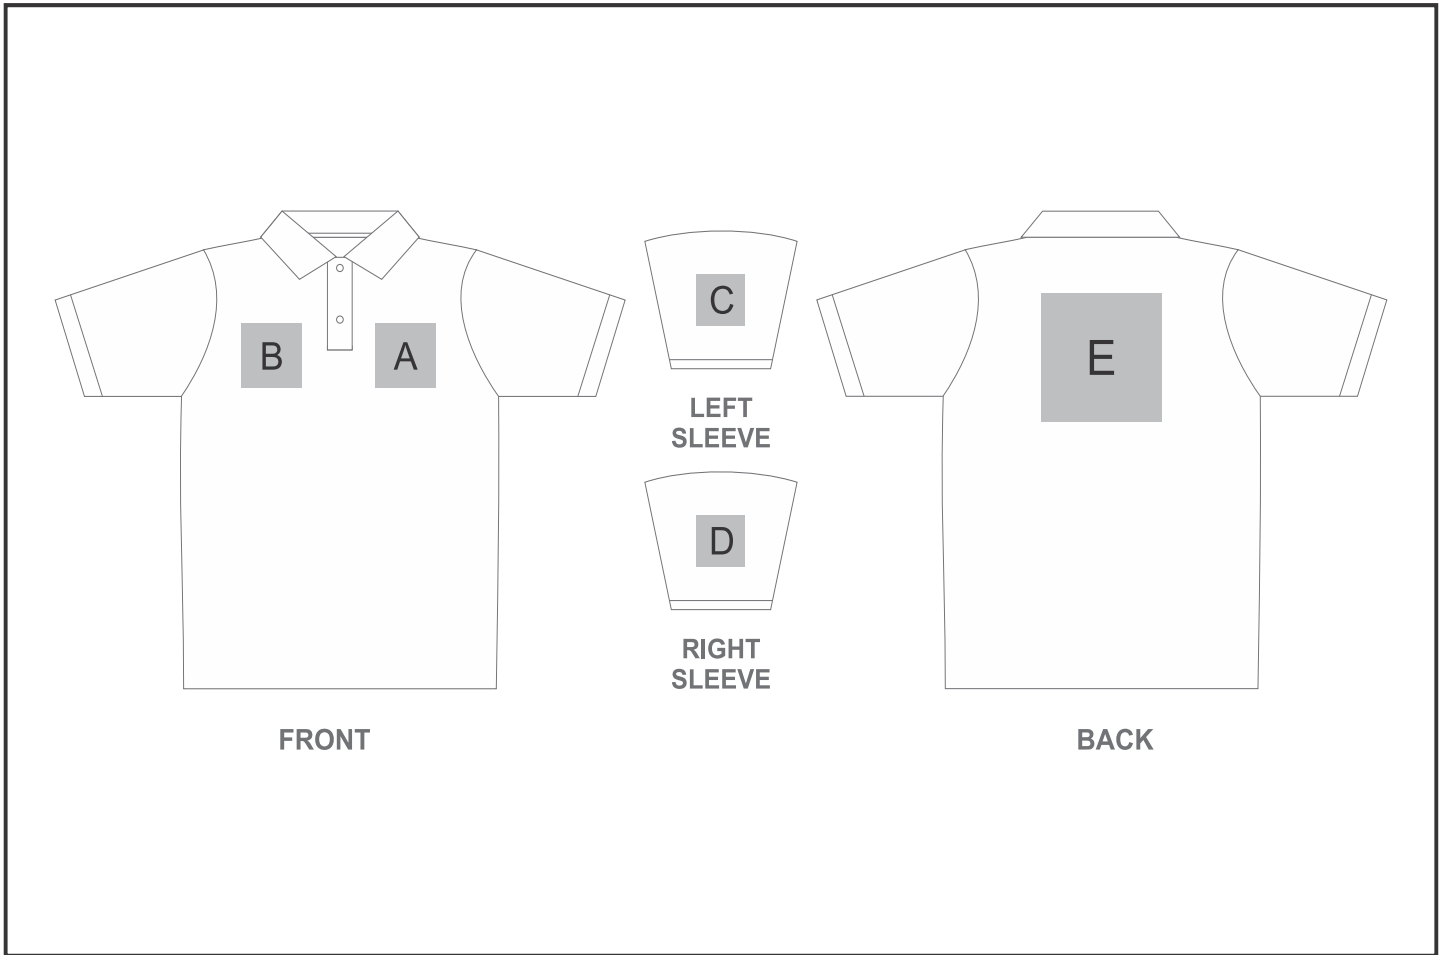

GS-AL-275-A

Mens Recycled Promo Golf Shirt

Need to know:

Branding Options:

Position	Branding Method (Branding Code)	No. of Colours	Dimension
A	Embroidery (EMB-A)	N/A	100mm wide x 100mm high
A	Screen Print (SA)	1 Colour	100mm wide x 100mm high
A	Digital Transfer Clothing A6 (DTC-A6)	Full Colour	100mm wide x 100mm high
A	Silicone (STP-A)	N/A	30mm wide x 30mm high
A	Silicone (STP-B)	N/A	50mm wide x 50mm high
A	Silicone (STP-C)	N/A	80mm wide x 80mm high

B	Embroidery (EMB-A)	N/A	100mm wide x 100mm high
B	Screen Print (SA)	1 Colour	100mm wide x 100mm high
B	Digital Transfer Clothing A6 (DTC-A6)	Full Colour	100mm wide x 100mm high
B	Silicone (STP-A)	N/A	30mm wide x 30mm high