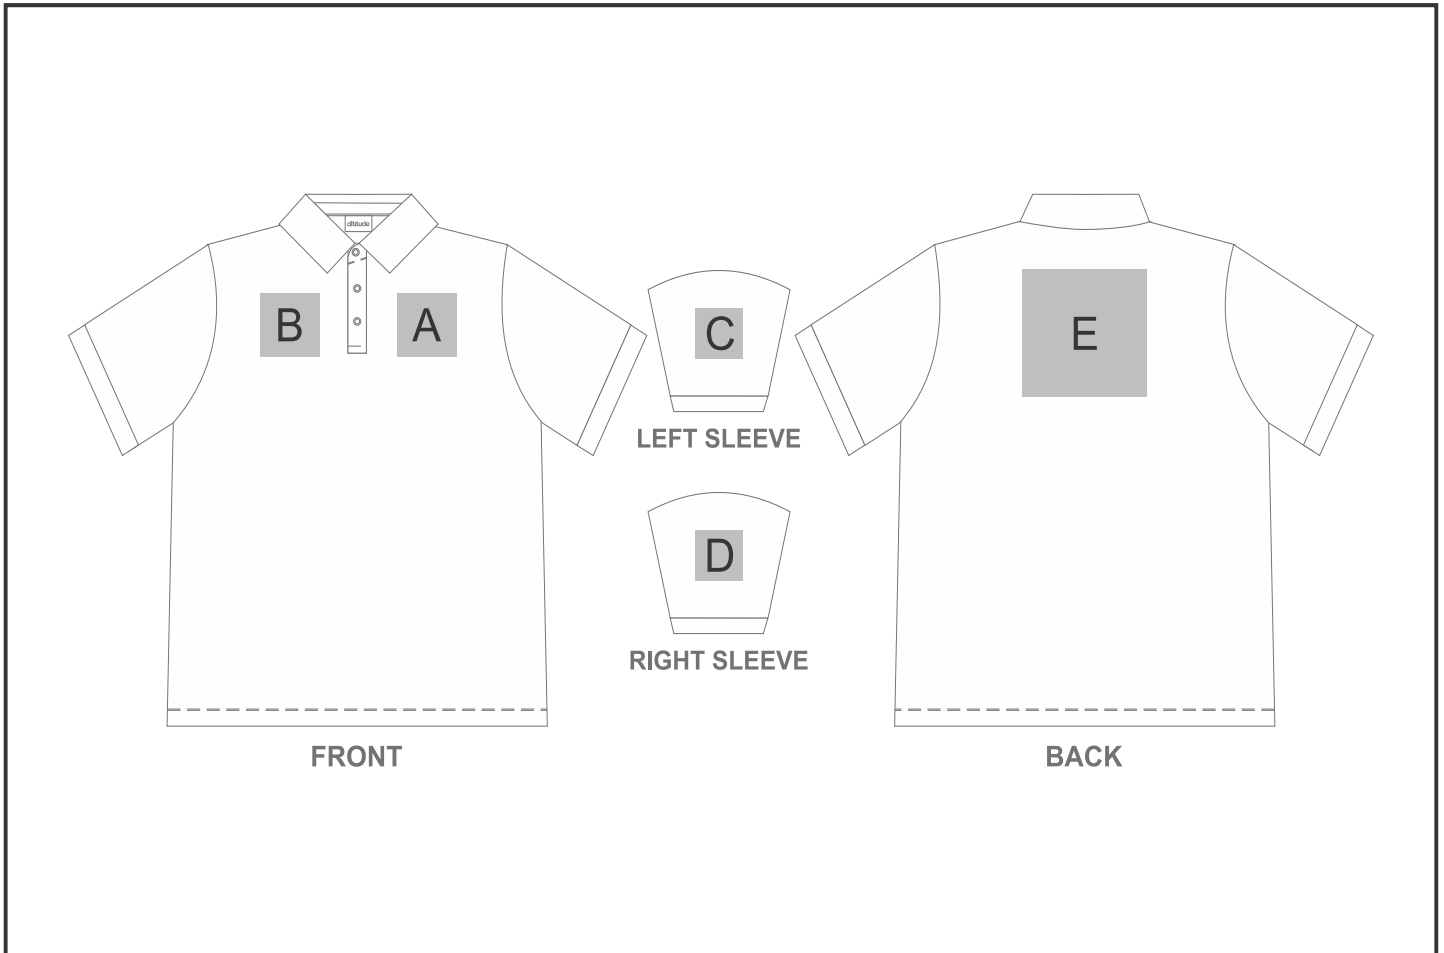

## Need to know:

- Includes 1-Position Digital Transfer Clothing

- **DTC Inclusive Parameters:** Left/Right Chest = 100mm x 100mm

## Branding Options:

Position	Branding Method (Branding Code)	No. of Colours	Dimension
A	Embroidery (EMB-A)	N/A	100mm wide x 100mm high
A	Screen Print (SA)	1 Colour	100mm wide x 100mm high
A	Digital Transfer Clothing A6 (DTC-A6)	Full Colour	100mm wide x 100mm high
A	Silicone (STP-A)	N/A	30mm wide x 30mm high
A	Silicone (STP-B)	N/A	50mm wide x 50mm high
A	Silicone (STP-C)	N/A	80mm wide x 80mm high

B	Embroidery (EMB-A)	N/A	100mm wide x 100mm high
B	Screen Print (SA)	1 Colour	100mm wide x 100mm high

B	Digital Transfer Clothing A6 (DTC-A6)	Full Colour	100mm wide x 100mm high
B	Silicone (STP-A)	N/A	30mm wide x 30mm high
B	Silicone (STP-B)	N/A	50mm wide x 50mm high
B	Silicone (STP-C)	N/A	80mm wide x 80mm high

C	Embroidery (EMB-A)	N/A	80mm wide x 60mm high
C	Screen Print (SA)	1 Colour	60mm wide x 60mm high
C	Digital Transfer Clothing A6 (DTC-A6)	Full Colour	80mm wide x 80mm high
C	Silicone (STP-A)	N/A	30mm wide x 30mm high
C	Silicone (STP-B)	N/A	50mm wide x 50mm high