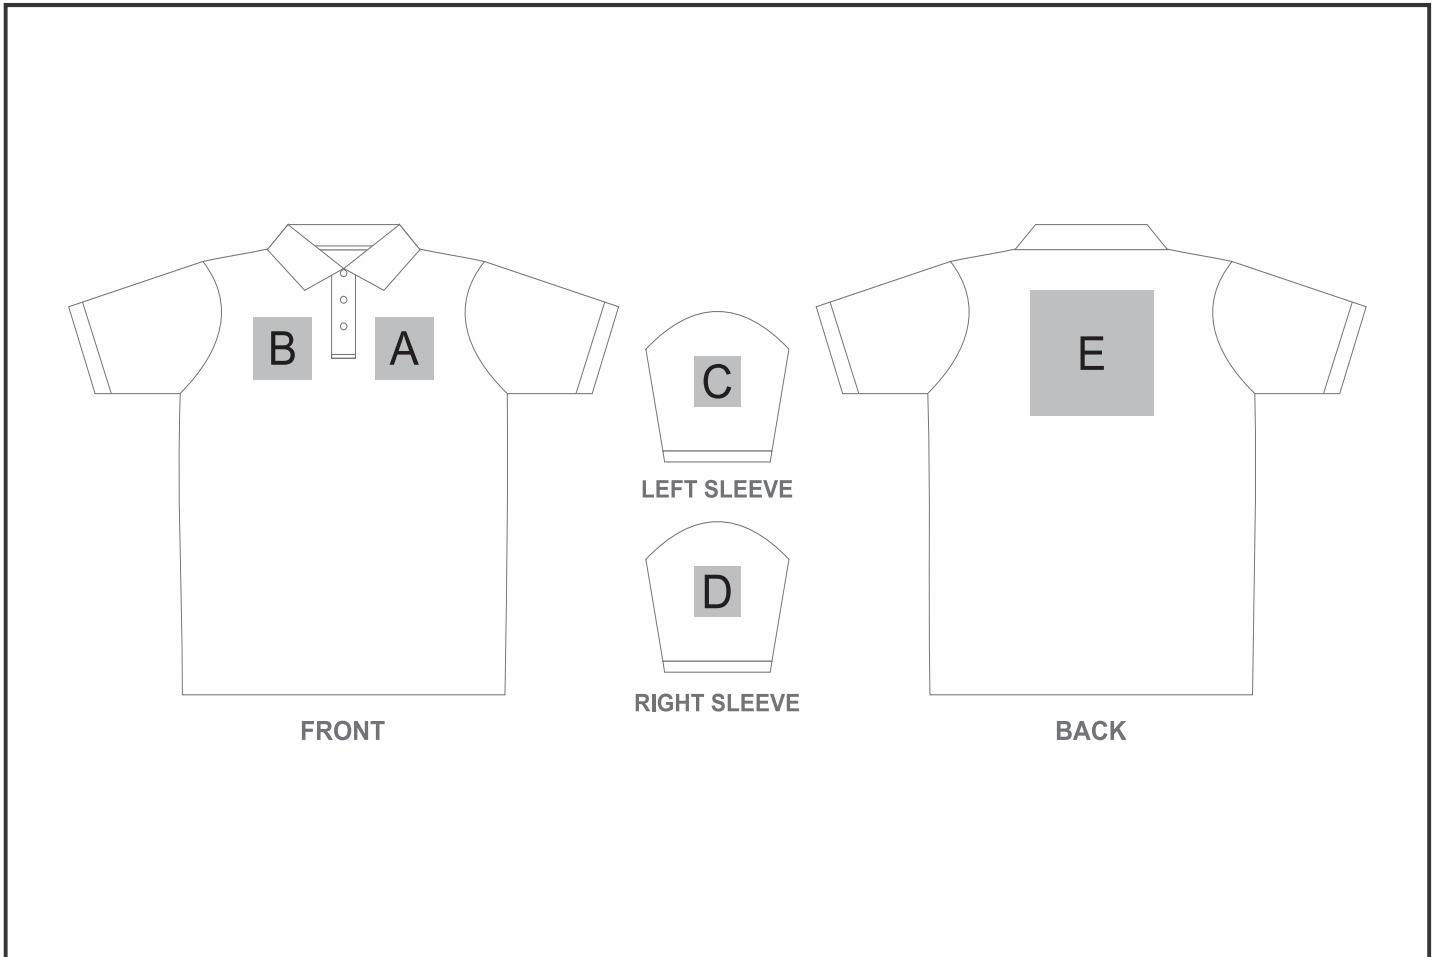

GS-AL-281-A

Mens Virtue Golf Shirt

Need to know:

- Includes 1-Position Digital Transfer (setup fees apply)

- **DTC Inclusive Parameters:** Left/Right Chest or Back = 100mm x 100mm

Branding Options:

Position	Branding Method (Branding Code)	No. of Colours	Dimension
A	Embroidery (EMB-A)	N/A	100mm wide x 80mm high
A	Screen Print (SA)	1 Colour	100mm wide x 80mm high
A	Digital Transfer Clothing A6 (DTC-A6)	Full Colour	100mm wide x 100mm high
A	Silicone (STP-A)	N/A	30mm wide x 30mm high
A	Silicone (STP-B)	N/A	50mm wide x 50mm high
A	Silicone (STP-C)	N/A	80mm wide x 80mm high

B	Embroidery (EMB-A)	N/A	100mm wide x 80mm high
B	Screen Print (SA)	1 Colour	100mm wide x 80mm high

B	Digital Transfer Clothing A6 (DTC-A6)	Full Colour	100mm wide x 100mm high
B	Silicone (STP-A)	N/A	30mm wide x 30mm high
B	Silicone (STP-B)	N/A	50mm wide x 50mm high
B	Silicone (STP-C)	N/A	80mm wide x 80mm high

C	Embroidery (EMB-A)	N/A	80mm wide x 60mm high
C	Screen Print (SA)	1 Colour	60mm wide x 60mm high
C	Digital Transfer Clothing A6 (DTC-A6)	Full Colour	80mm wide x 80mm high
C	Silicone (STP-A)	N/A	30mm wide x 30mm high
C	Silicone (STP-B)	N/A	50mm wide x 50mm high

D	Embroidery (EMB-A)	N/A	80mm wide x 60mm high
D	Screen Print (SA)	1 Colour	60mm wide x 60mm high
D	Digital Transfer Clothing A6 (DTC-A6)	Full Colour	80mm wide x 80mm high
D	Silicone (STP-A)	N/A	30mm wide x 30mm high
D	Silicone (STP-B)	N/A	50mm wide x 50mm high