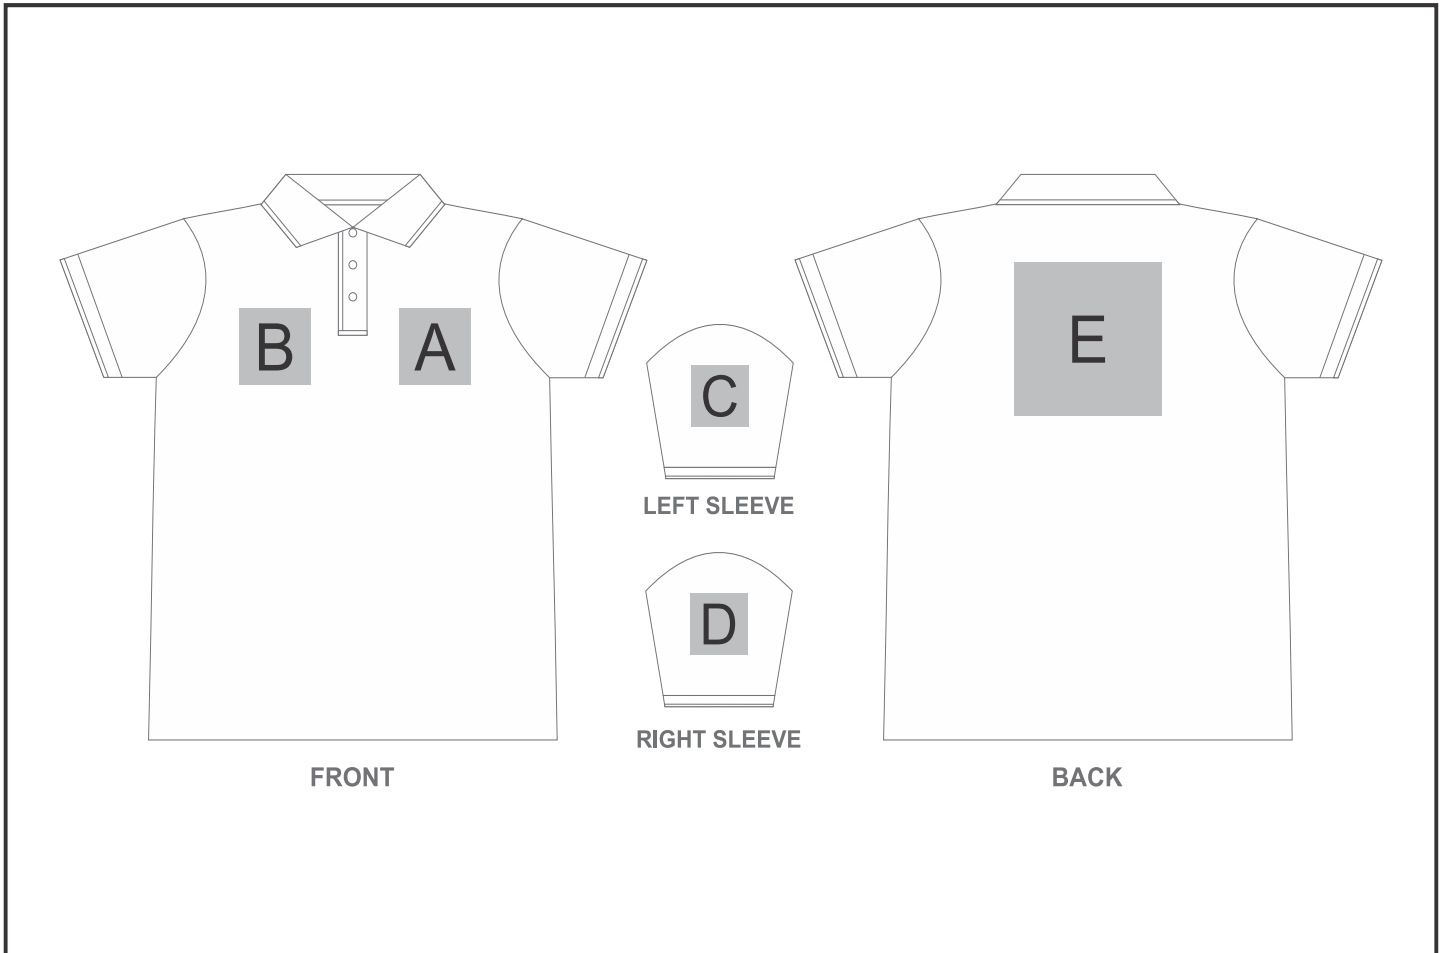

GS-AL-283-A

Mens Orion Golf Shirt

Need to know:

- Inclusive Of 1 Position Digital Transfer Clothing (Setup fee applies)

- **DTC Inclusive Parameters:** Left/Right Chest or Back = 100mm x 100mm

Branding Options:

| Position | Branding Method (Branding Code) | No. of Colours | Dimension |
|----------|---------------------------------------|----------------|-------------------------|
| A | Embroidery (EMB-A) | N/A | 100mm wide x 100mm high |
| A | Screen Print (SA) | 1 Colour | 100mm wide x 80mm high |
| A | Digital Transfer Clothing A6 (DTC-A6) | Full Colour | 100mm wide x 100mm high |
| A | Silicone (STP-A) | N/A | 30mm wide x 30mm high |
| A | Silicone (STP-B) | N/A | 50mm wide x 50mm high |
| A | Silicone (STP-C) | N/A | 80mm wide x 80mm high |

| | | | |
|---|--------------------|----------|-------------------------|
| B | Embroidery (EMB-A) | N/A | 100mm wide x 100mm high |
| B | Screen Print (SA) | 1 Colour | 100mm wide x 80mm high |

| | | | |
|---|---------------------------------------|-------------|-------------------------|
| B | Digital Transfer Clothing A6 (DTC-A6) | Full Colour | 100mm wide x 100mm high |
| B | Silicone (STP-A) | N/A | 30mm wide x 30mm high |
| B | Silicone (STP-B) | N/A | 50mm wide x 50mm high |
| B | Silicone (STP-C) | N/A | 80mm wide x 80mm high |

| | | | |
|---|---------------------------------------|-------------|-----------------------|
| C | Embroidery (EMB-A) | N/A | 80mm wide x 60mm high |
| C | Screen Print (SA) | 1 Colour | 60mm wide x 60mm high |
| C | Digital Transfer Clothing A6 (DTC-A6) | Full Colour | 80mm wide x 80mm high |
| C | Silicone (STP-A) | N/A | 30mm wide x 30mm high |
| C | Silicone (STP-B) | N/A | 50mm wide x 50mm high |