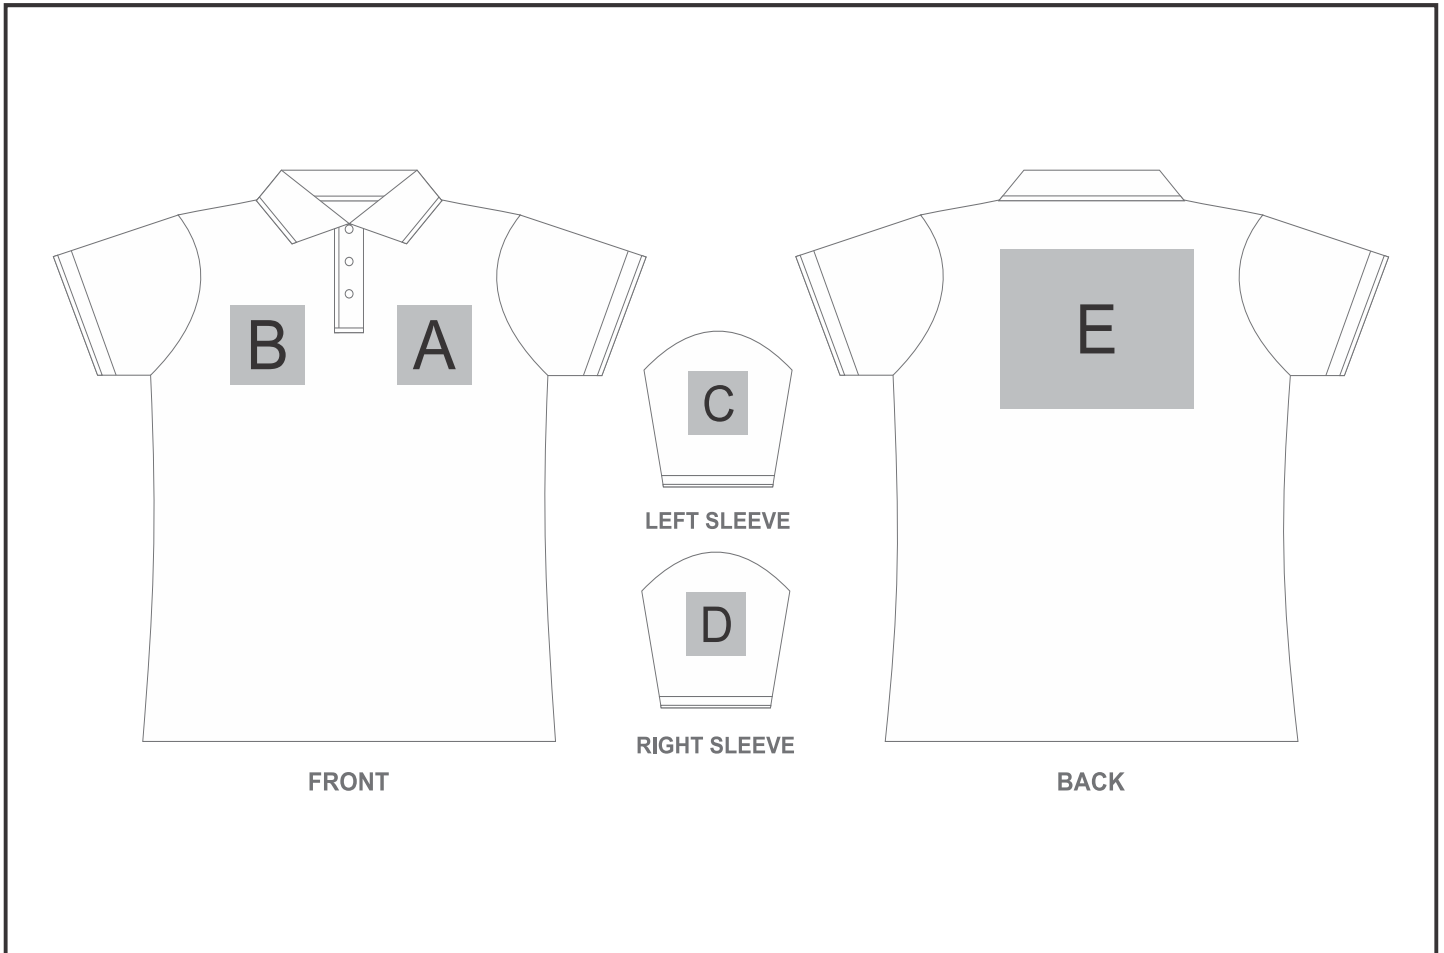

GS-AL-284-A

Ladies Orion Golf Shirt

Need to know:

- Inclusive Of 1 Position Digital Transfer Clothing (Setup fee applies)

- **DTC Inclusive Parameters:** Left/Right Chest or Back = 100mm x 100mm

Branding Options:

Position	Branding Method (Branding Code)	No. of Colours	Dimension
A	Embroidery (EMB-A)	N/A	100mm wide x 100mm high
A	Screen Print (SA)	1 Colour	100mm wide x 80mm high
A	Digital Transfer Clothing A6 (DTC-A6)	Full Colour	100mm wide x 100mm high
A	Silicone (STP-A)	N/A	30mm wide x 30mm high
A	Silicone (STP-B)	N/A	50mm wide x 50mm high
A	Silicone (STP-C)	N/A	80mm wide x 80mm high

B	Embroidery (EMB-A)	N/A	100mm wide x 100mm high
B	Screen Print (SA)	1 Colour	100mm wide x 80mm high

B	Digital Transfer Clothing A6 (DTC-A6)	Full Colour	100mm wide x 100mm high
B	Silicone (STP-A)	N/A	30mm wide x 30mm high
B	Silicone (STP-B)	N/A	50mm wide x 50mm high
B	Silicone (STP-C)	N/A	80mm wide x 80mm high

C	Embroidery (EMB-A)	N/A	80mm wide x 60mm high
C	Screen Print (SA)	1 Colour	60mm wide x 60mm high
C	Digital Transfer Clothing A6 (DTC-A6)	Full Colour	80mm wide x 80mm high
C	Silicone (STP-A)	N/A	30mm wide x 30mm high
C	Silicone (STP-B)	N/A	50mm wide x 50mm high