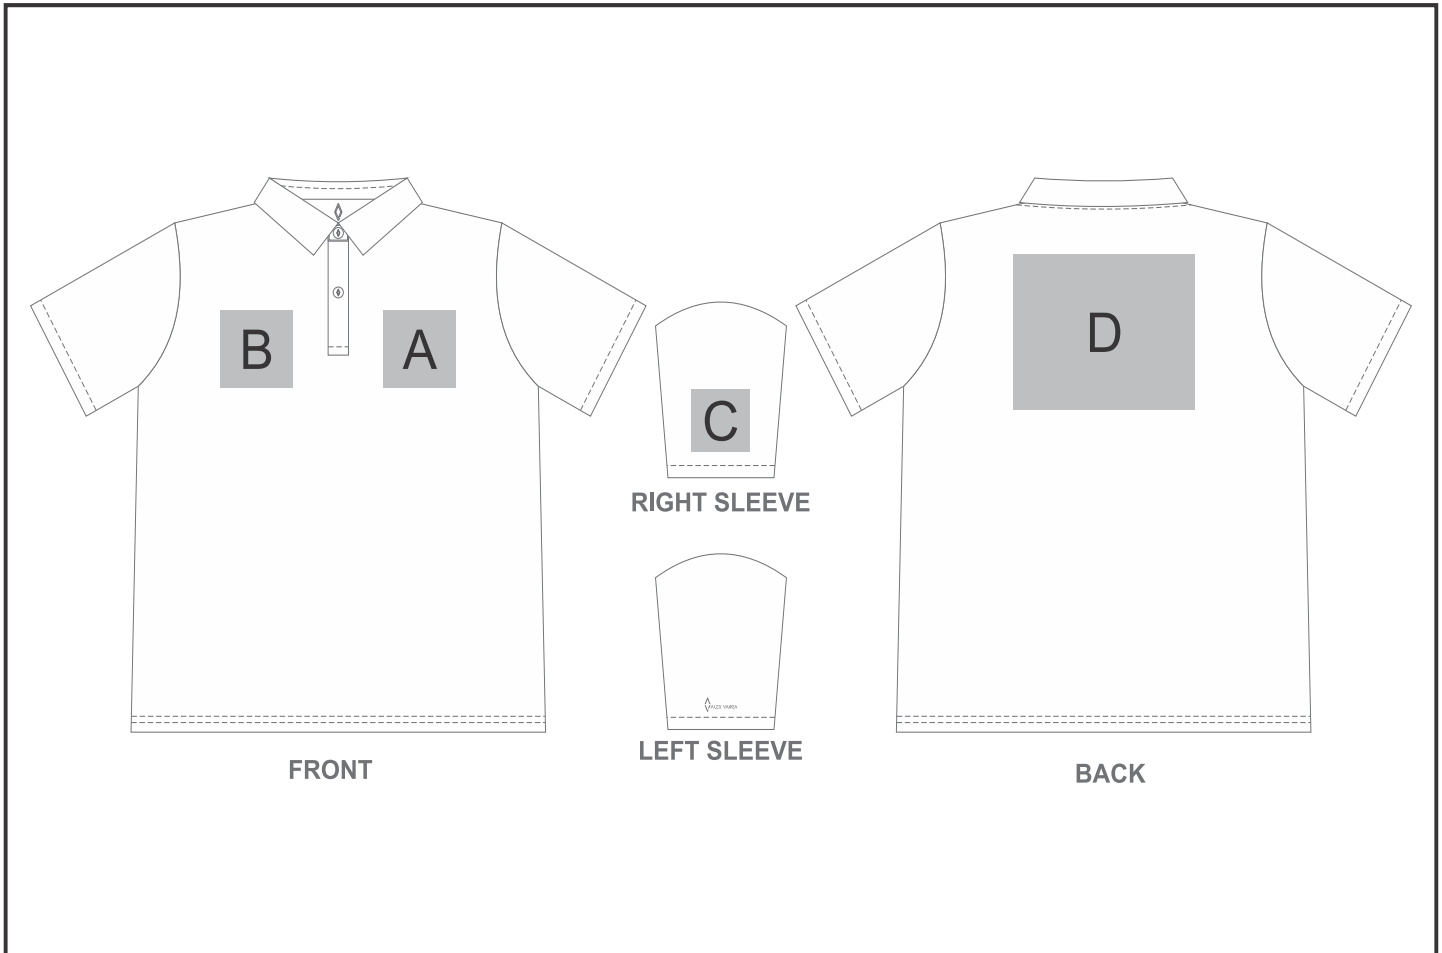

GS-AV-263-A

Mens Alex Varga Skylla Golf Shirt

Need to know:

Includes 1-Position Digital Transfer OR Includes 1-Position Embroidery (setup fees apply)

- **EMB/DTC Inclusive Parameters:** Left/Right Chest or Back = 100mm x 100mm.
- EMB: Small Text May Not be Legible.
- No Screen Print Due to Texture of Item.

Branding Options:

Position	Branding Method (Branding Code)	No. of Colours	Dimension
A	Embroidery (EM-CLOTHING)	N/A	100mm wide x 100mm high
A	Digital Transfer Clothing A6 (DTC-A6)	Full Colour	100mm wide x 80mm high
A	Silicone (STP-A)	N/A	30mm wide x 30mm high
A	Silicone (STP-B)	N/A	50mm wide x 50mm high
A	Silicone (STP-C)	N/A	80mm wide x 80mm high
A	Silicone (STP-D)	N/A	100mm wide x 40mm high

B	Embroidery (EM-CLOTHING)	N/A	100mm wide x 100mm high
B	Digital Transfer Clothing A6 (DTC-A6)	Full Colour	100mm wide x 80mm high
B	Silicone (STP-A)	N/A	30mm wide x 30mm high
B	Silicone (STP-B)	N/A	50mm wide x 50mm high
B	Silicone (STP-C)	N/A	80mm wide x 80mm high
B	Silicone (STP-D)	N/A	100mm wide x 40mm high

D	Embroidery (EM-CLOTHING)	N/A	200mm wide x 200mm high
D	Digital Transfer Clothing A6 (DTC-A6)	Full Colour	148mm wide x 105mm high
D	Digital Transfer Clothing A5 (DTC-A5)	Full Colour	210mm wide x 148mm high
D	Digital Transfer Clothing A4 (DTC-A4)	Full Colour	290mm wide x 200mm high
D	Silicone (STP-A)	N/A	30mm wide x 30mm high
D	Silicone (STP-B)	N/A	50mm wide x 50mm high
D	Silicone (STP-C)	N/A	80mm wide x 80mm high
D	Silicone (STP-D)	N/A	110mm wide x 40mm high