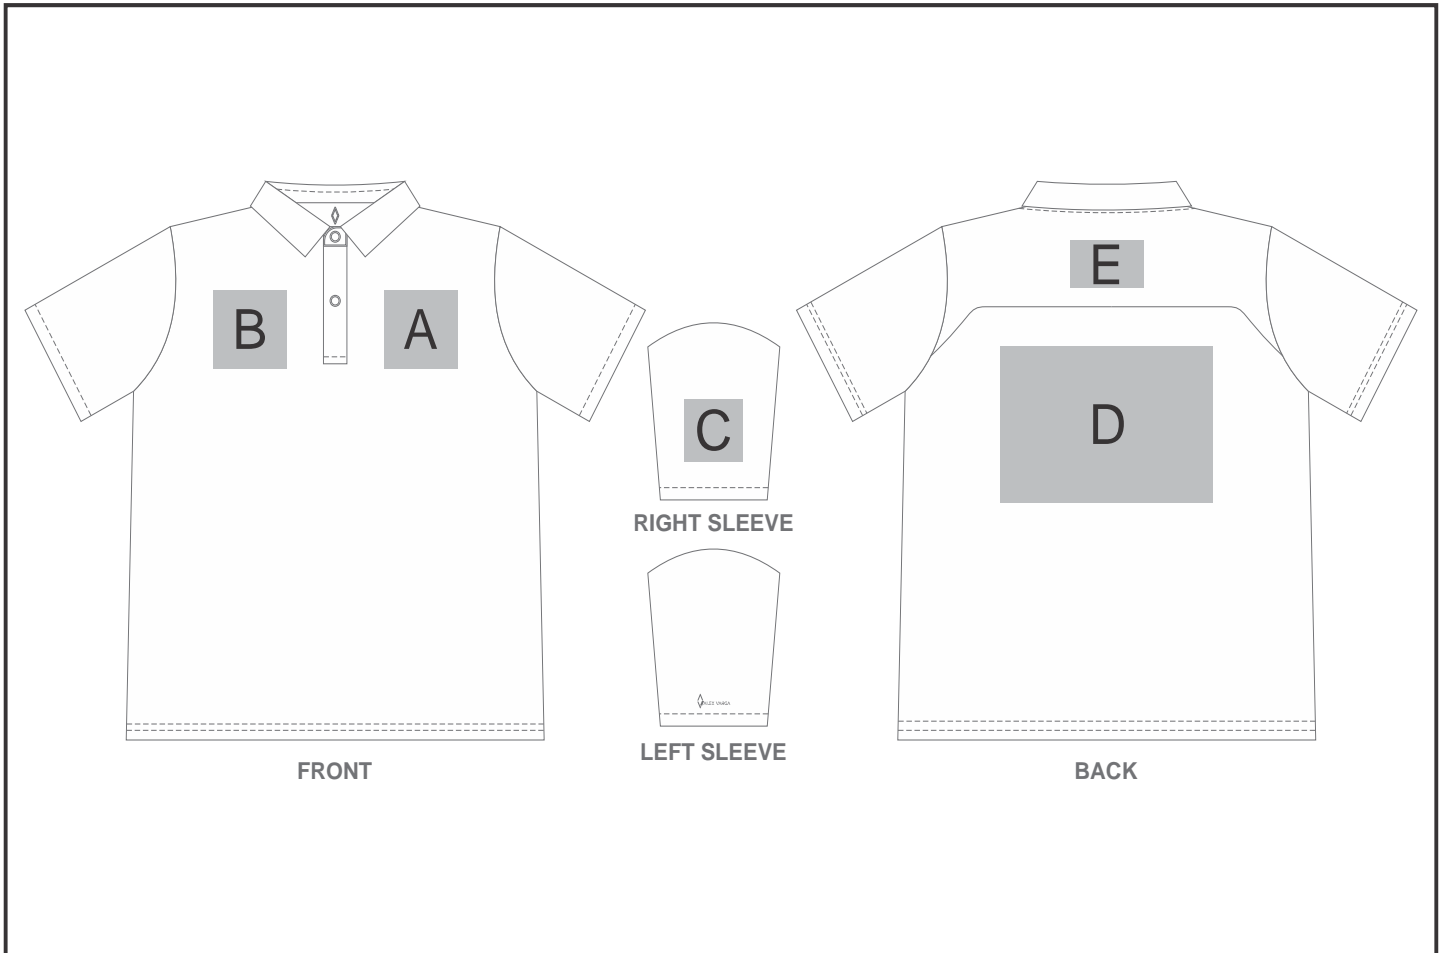

GS-AV-269-A

Mens Alex Varga Callidora Golf Shirt

Need to know:

Includes 1-Position Digital Transfer OR Includes 1-Position Embroidery (setup fees apply)

- **EMB/DTC Inclusive Parameters:** Left/Right Chest or Back = 100mm x 100mm.
- **EMB:** POS B - Pre Branded Logo on Inside will be Blocked/Covered.
- **Deboss:** Small/Thin Text will not be Visible.

Branding Options:

Position	Branding Method (Branding Code)	No. of Colours	Dimension
A	Embroidery (EM-CLOTHING)	N/A	100mm wide x 100mm high
A	Screen Print (SP)	1 Colour	100mm wide x 70mm high
A	Debossing (BOS-1)	N/A	100mm wide x 30mm high
A	Digital Transfer Clothing A6 (DTC-A6)	Full Colour	100mm wide x 80mm high
A	Silicone (STP-A)	N/A	30mm wide x 30mm high
A	Silicone (STP-B)	N/A	50mm wide x 50mm high
A	Silicone (STP-C)	N/A	80mm wide x 80mm high

A	Silicone (STP-D)	N/A	100mm wide x 40mm high
---	------------------	-----	------------------------

B	Embroidery (EM-CLOTHING)	N/A	100mm wide x 100mm high
B	Screen Print (SP)	1 Colour	80mm wide x 80mm high
B	Debossing (BOS-1)	N/A	100mm wide x 60mm high
B	Digital Transfer Clothing A6 (DTC-A6)	Full Colour	80mm wide x 80mm high
B	Silicone (STP-A)	N/A	30mm wide x 30mm high
B	Silicone (STP-B)	N/A	50mm wide x 50mm high
B	Silicone (STP-C)	N/A	80mm wide x 80mm high
B	Silicone (STP-D)	N/A	100mm wide x 40mm high

D	Embroidery (EM-CLOTHING)	N/A	200mm wide x 200mm high
D	Screen Print (SP)	1 Colour	200mm wide x 200mm high
D	Debossing (BOS-1)	N/A	150mm wide x 150mm high
D	Digital Transfer Clothing A6 (DTC-A6)	Full Colour	148mm wide x 105mm high
D	Digital Transfer Clothing A5 (DTC-A5)	Full Colour	210mm wide x 148mm high
D	Digital Transfer Clothing A4 (DTC-A4)	Full Colour	290mm wide x 200mm high
D	Silicone (STP-A)	N/A	30mm wide x 30mm high
D	Silicone (STP-B)	N/A	50mm wide x 50mm high
D	Silicone (STP-C)	N/A	80mm wide x 80mm high
D	Silicone (STP-D)	N/A	120mm wide x 40mm high