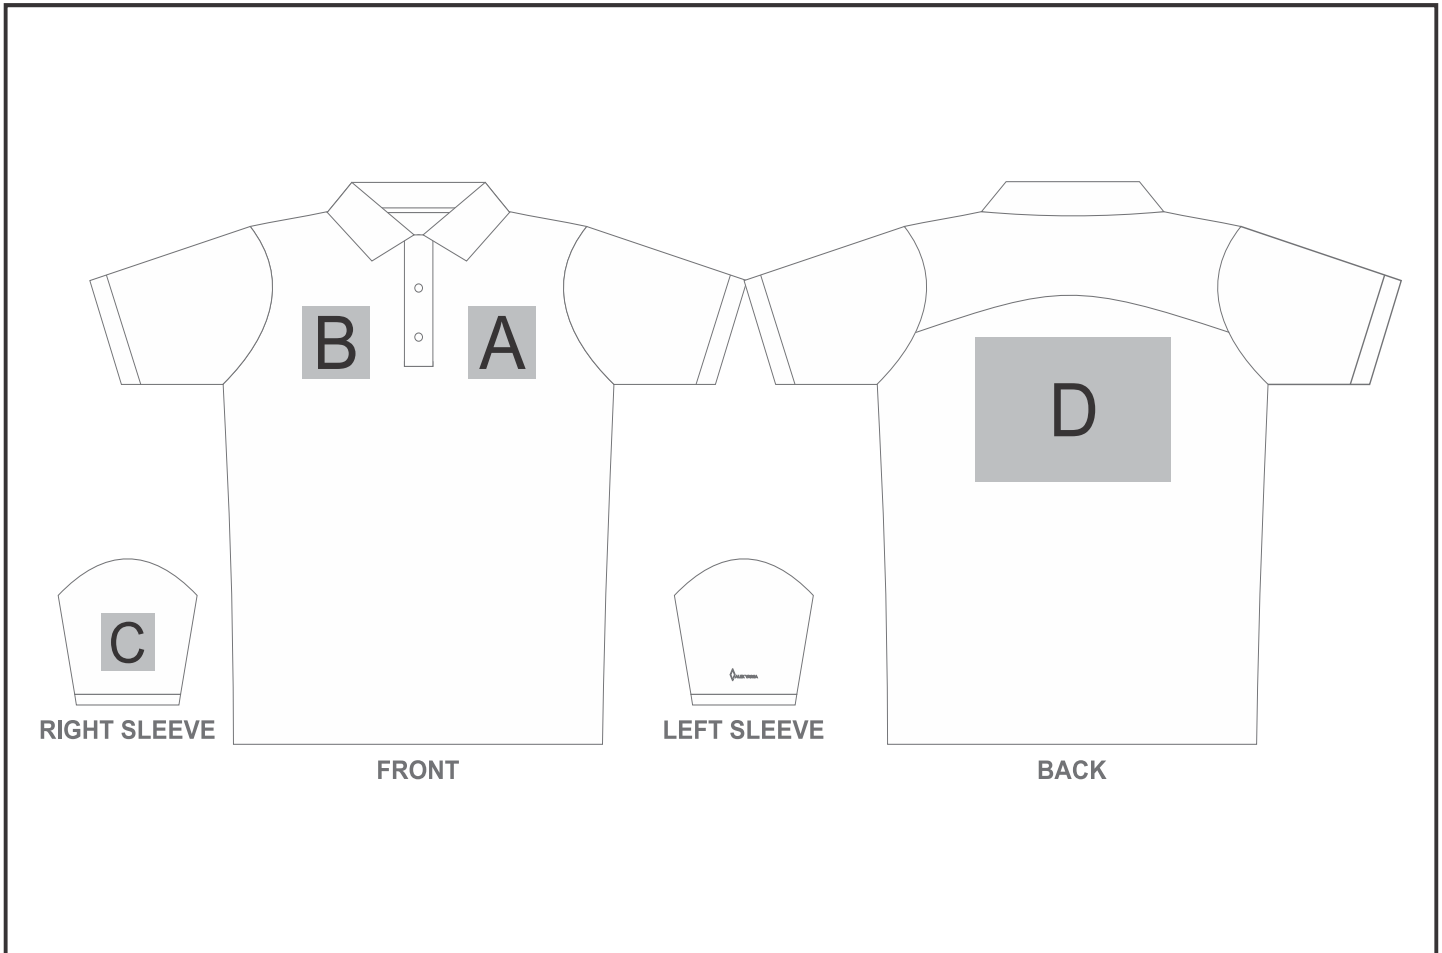

GS-AV-285-A

Mens Alex Varga Lucca Golf Shirt

Need to know:

- Includes 1-Position Digital Transfer OR 1-Position Embroidery (setup fees apply)

- **EMB/DTC Inclusive Parameters:** Left/Right Chest = 100mm x 100mm

- No branding on the left sleeve

Branding Options:

Position	Branding Method (Branding Code)	No. of Colours	Dimension
A	Embroidery (EM-CLOTHING)	N/A	100mm wide x 100mm high
A	Digital Transfer Clothing A6 (DTC-A6)	Full Colour	100mm wide x 80mm high

B	Embroidery (EM-CLOTHING)	N/A	100mm wide x 100mm high
B	Digital Transfer Clothing A6 (DTC-A6)	Full Colour	100mm wide x 80mm high

C	Embroidery (EM-CLOTHING)	N/A	80mm wide x 60mm high
C	Digital Transfer Clothing A6 (DTC-A6)	Full Colour	80mm wide x 80mm high

D	Embroidery (EM-CLOTHING)	N/A	200mm wide x 200mm high
D	Digital Transfer Clothing A6 (DTC-A6)	Full Colour	148mm wide x 105mm high
D	Digital Transfer Clothing A5 (DTC-A5)	Full Colour	210mm wide x 148mm high
D	Digital Transfer Clothing A4 (DTC-A4)	Full Colour	290mm wide x 200mm high