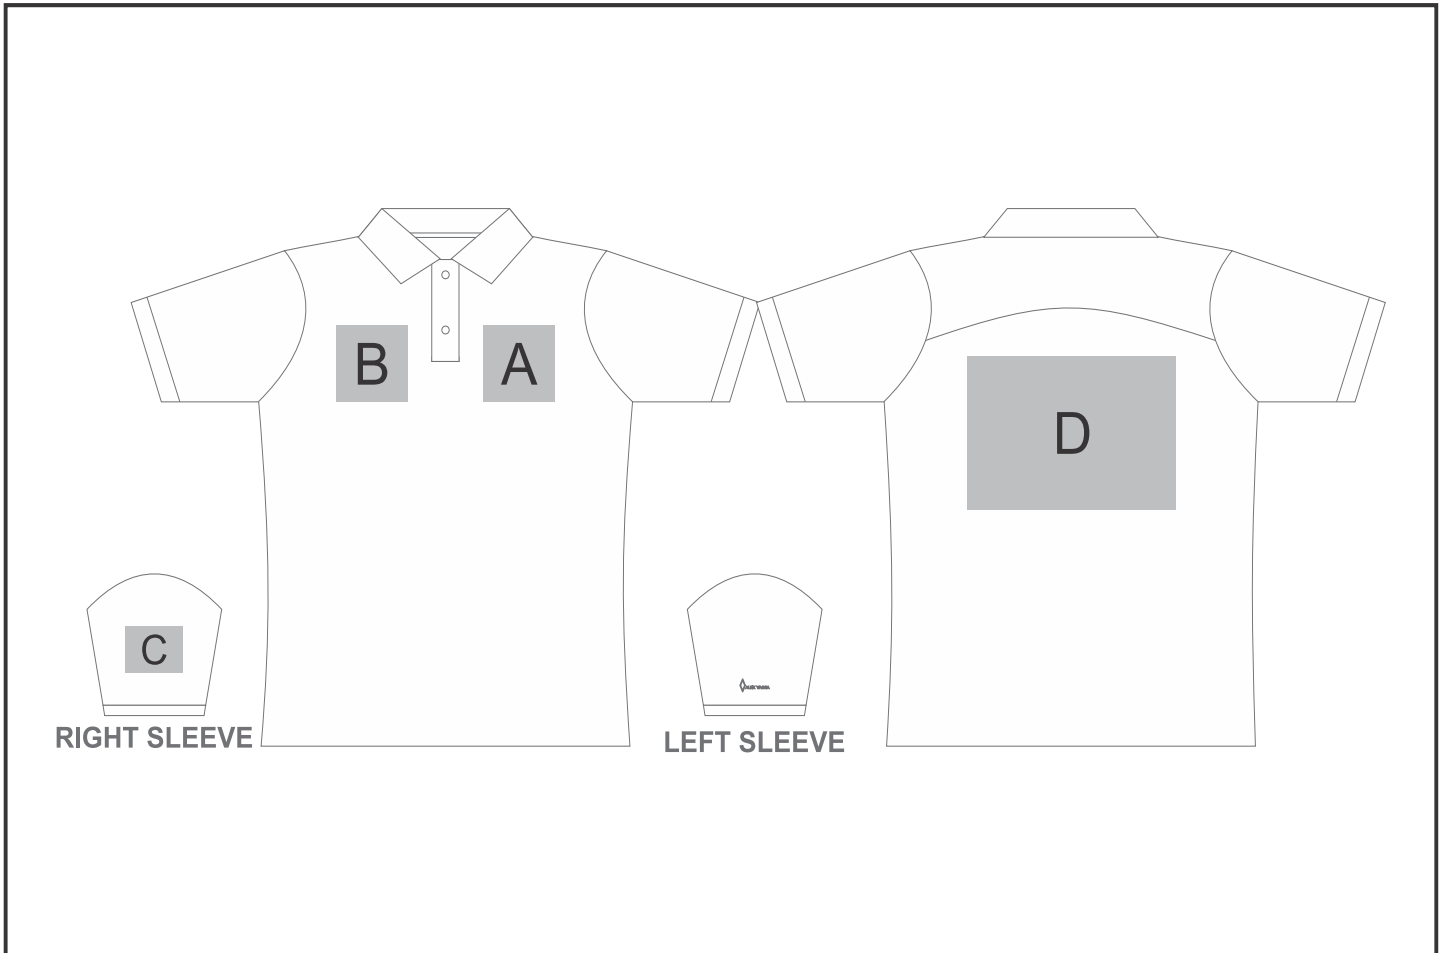

## Need to know:

- Includes 1-Position Digital Transfer OR 1-Position Embroidery (setup fees apply)

- **EMB/DTC Inclusive Parameters:** Left/Right Chest = 100mm x 100mm

- No branding on the left sleeve

## Branding Options:

Position	Branding Method (Branding Code)	No. of Colours	Dimension
A	Embroidery (EM-CLOTHING)	N/A	100mm wide x 100mm high
A	Screen Print (SC)	1 Colour	80mm wide x 80mm high
A	Digital Transfer Clothing A6 (DTC-A6)	Full Colour	100mm wide x 80mm high

B	Embroidery (EM-CLOTHING)	N/A	100mm wide x 100mm high
B	Screen Print (SC)	1 Colour	80mm wide x 80mm high
B	Digital Transfer Clothing A6 (DTC-A6)	Full Colour	100mm wide x 80mm high

C	Embroidery (EM-CLOTHING)	N/A	80mm wide x 60mm high
C	Digital Transfer Clothing A6 (DTC-A6)	Full Colour	80mm wide x 80mm high

D	Embroidery (EM-CLOTHING)	N/A	200mm wide x 200mm high
D	Screen Print (SC)	1 Colour	290mm wide x 200mm high
D	Digital Transfer Clothing A6 (DTC-A6)	Full Colour	148mm wide x 105mm high
D	Digital Transfer Clothing A5 (DTC-A5)	Full Colour	200mm wide x 148mm high
D	Digital Transfer Clothing A4 (DTC-A4)	Full Colour	290mm wide x 200mm high