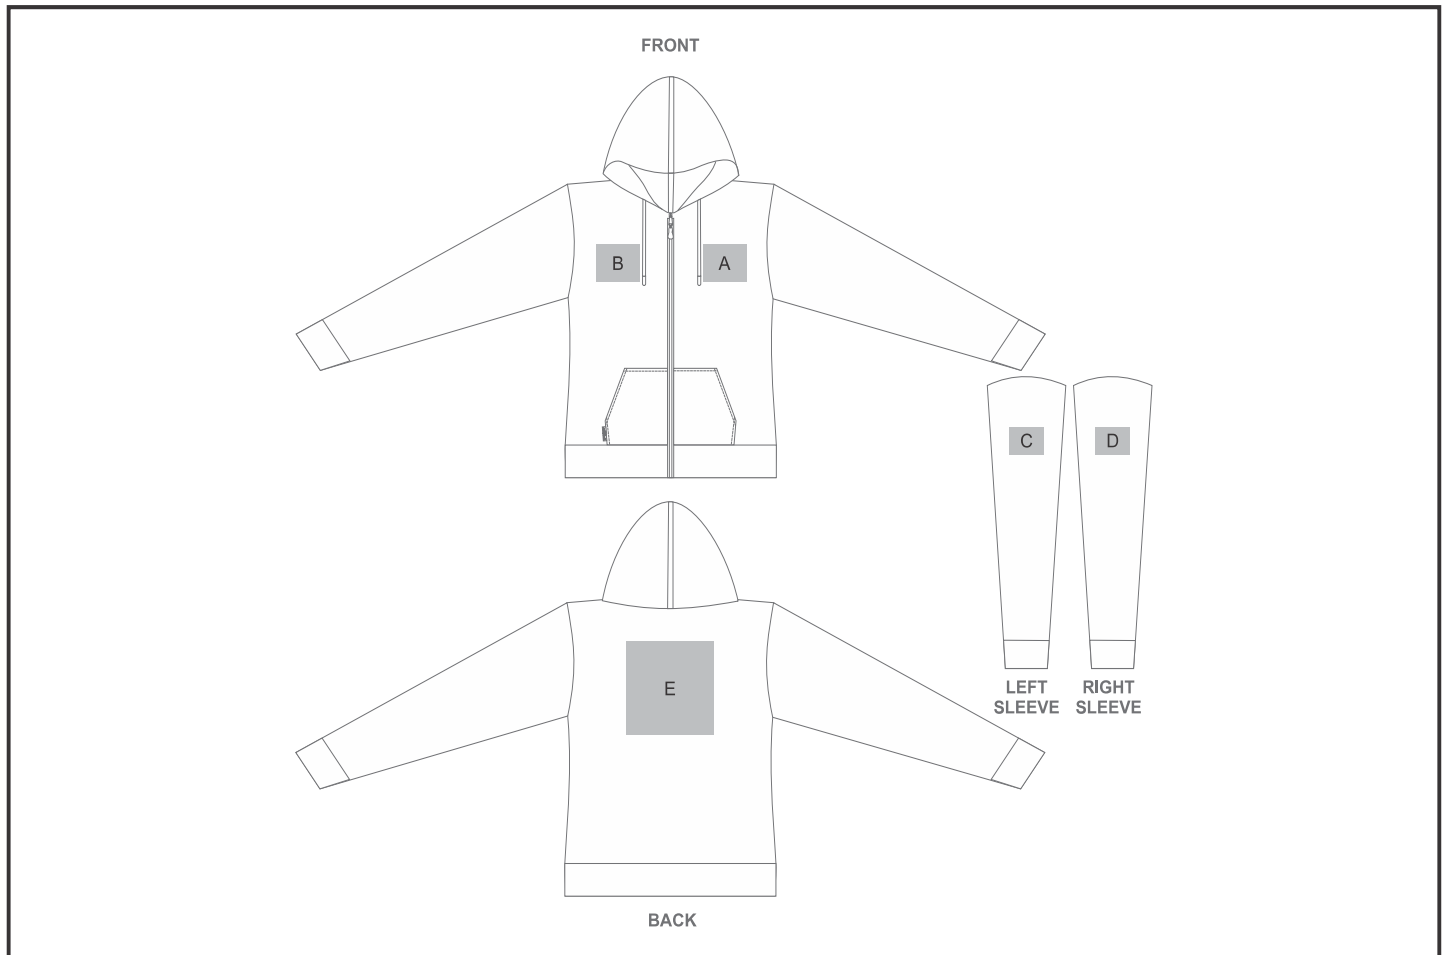

## Ladies Rift Hooded Sweater

### Need to know:

- Includes 1-Position Embroidery (setup fees apply)

- **EMB Inclusive Parameters:** Left/Right Chest or Back = 100mm x 100mm

### Branding Options:

Position	Branding Method (Branding Code)	No. of Colours	Dimension
A	Embroidery (EM-CLOTHING)	N/A	100mm wide x 80mm high
A	Digital Transfer Clothing A6 (DTC-A6)	Full Colour	100mm wide x 100mm high
A	Silicone (STP-A)	N/A	30mm wide x 30mm high
A	Silicone (STP-B)	N/A	50mm wide x 50mm high
A	Silicone (STP-C)	N/A	80mm wide x 80mm high
A	Silicone (STP-D)	N/A	100mm wide x 40mm high