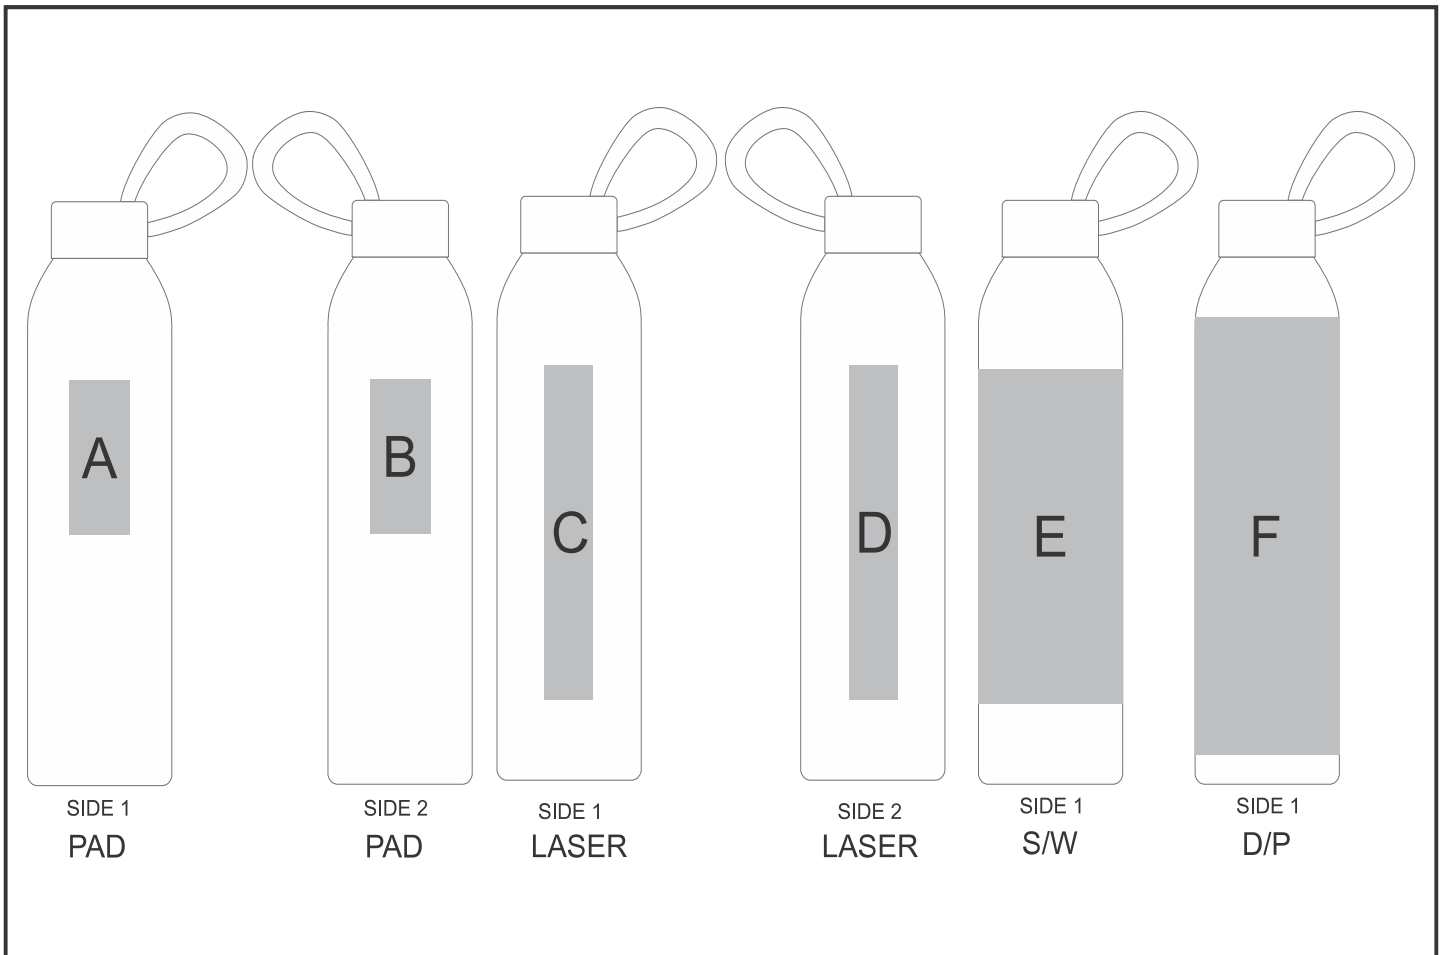

## Need to know:

- Includes 1-Colour, 1-Position Screen Wrap (setup fee applies)
- **Laser colour** - White
- **DP:** Full wrap around designs may have slight misalignment at the join, depending on your artwork.
- Full circumference of bottle is 208mm wide

## Branding Options:

Position	Branding Method (Branding Code)	No. of Colours	Dimension
A	Pad Printing (PB)	4 Colours	25mm wide x 60mm high
B	Pad Printing (PB)	4 Colours	25mm wide x 60mm high
C	Laser Engraving (LB)	N/A	20mm wide x 130mm high
D	Laser Engraving (LB)	N/A	20mm wide x 130mm high

E	Screen Wrap (SW)	1 Colour	180mm wide x 110mm high
F	Digital Print Drinkware (DP-C)	Full Colour	208mm wide x 80mm high
F	Digital Print Drinkware (DP-D)	Full Colour	208mm wide x 110mm high
F	Digital Print Drinkware (DP-E)	Full Colour	208mm wide x 170mm high