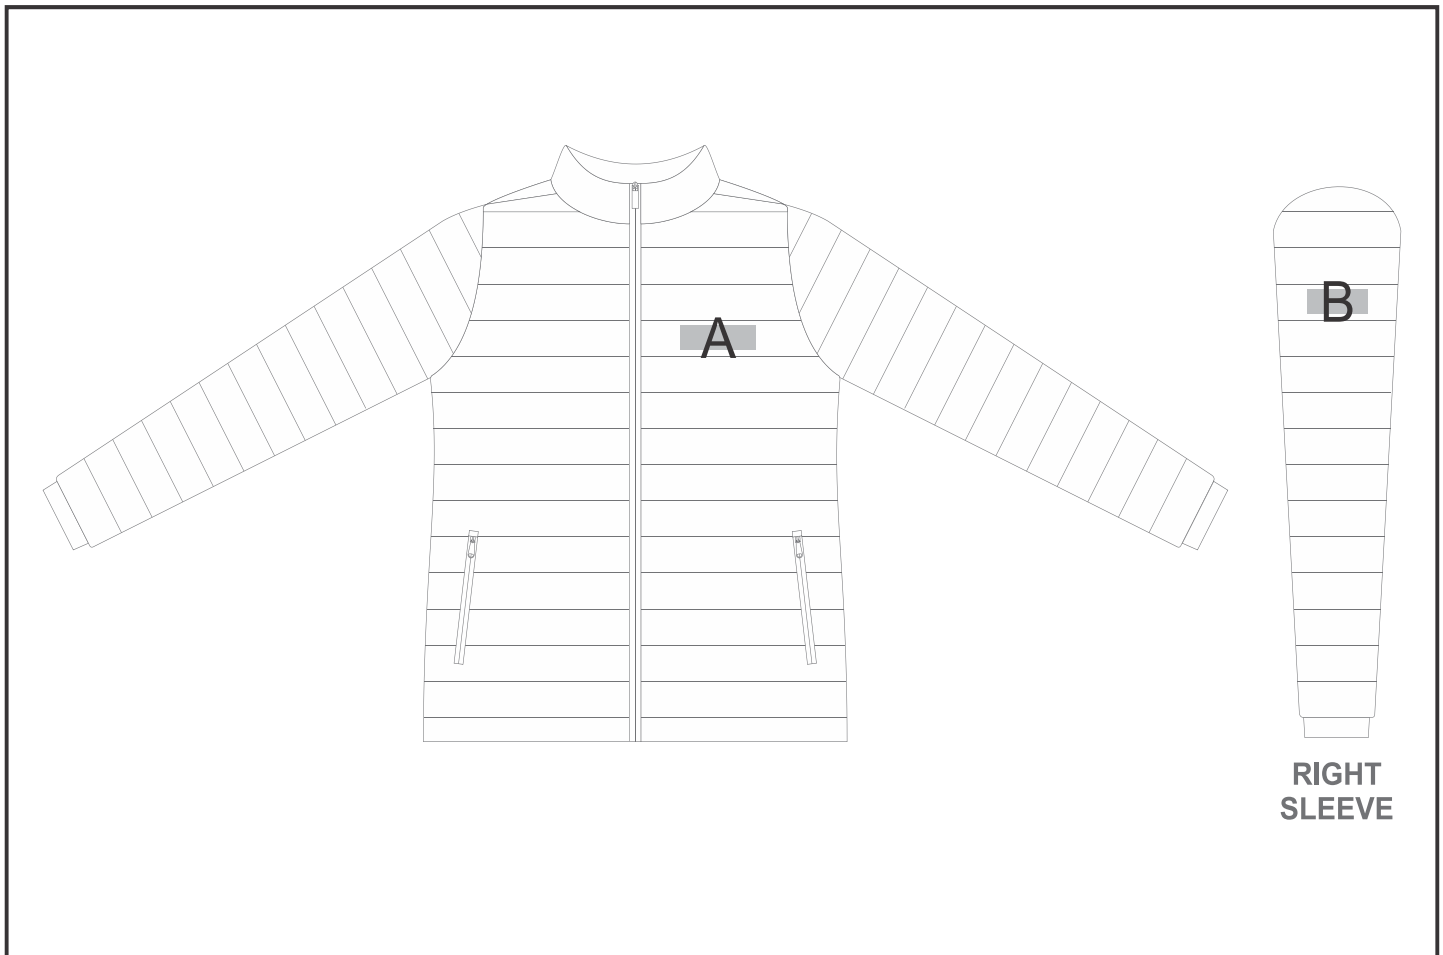

JC-AV-122-A

Ladies Alex Varga Ascentia Jacket

Need to know:

Includes 1-Position Embroidery (setup fees apply)

- **EMB Inclusive Parameters:** Left/Right Chest or Back = 100mm x 100mm.
- **EMB:** No Branding on Right Chest & Back Due to No Access Zip.

Branding Options:

Position	Branding Method (Branding Code)	No. of Colours	Dimension
A	Embroidery (EM-CLOTHING)	N/A	100mm wide x 30mm high
B	Embroidery (EM-CLOTHING)	N/A	80mm wide x 30mm high