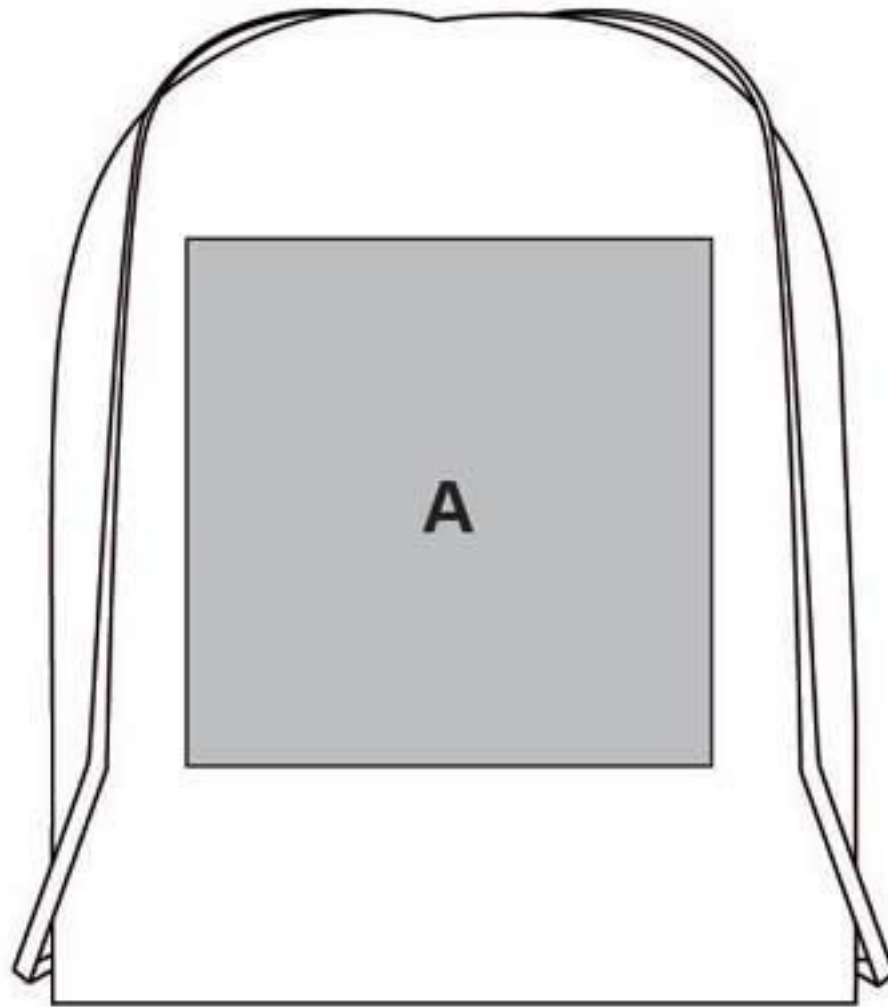

Branding Guide: BB0001

Max Branding Size: (A) 240 x 240mm