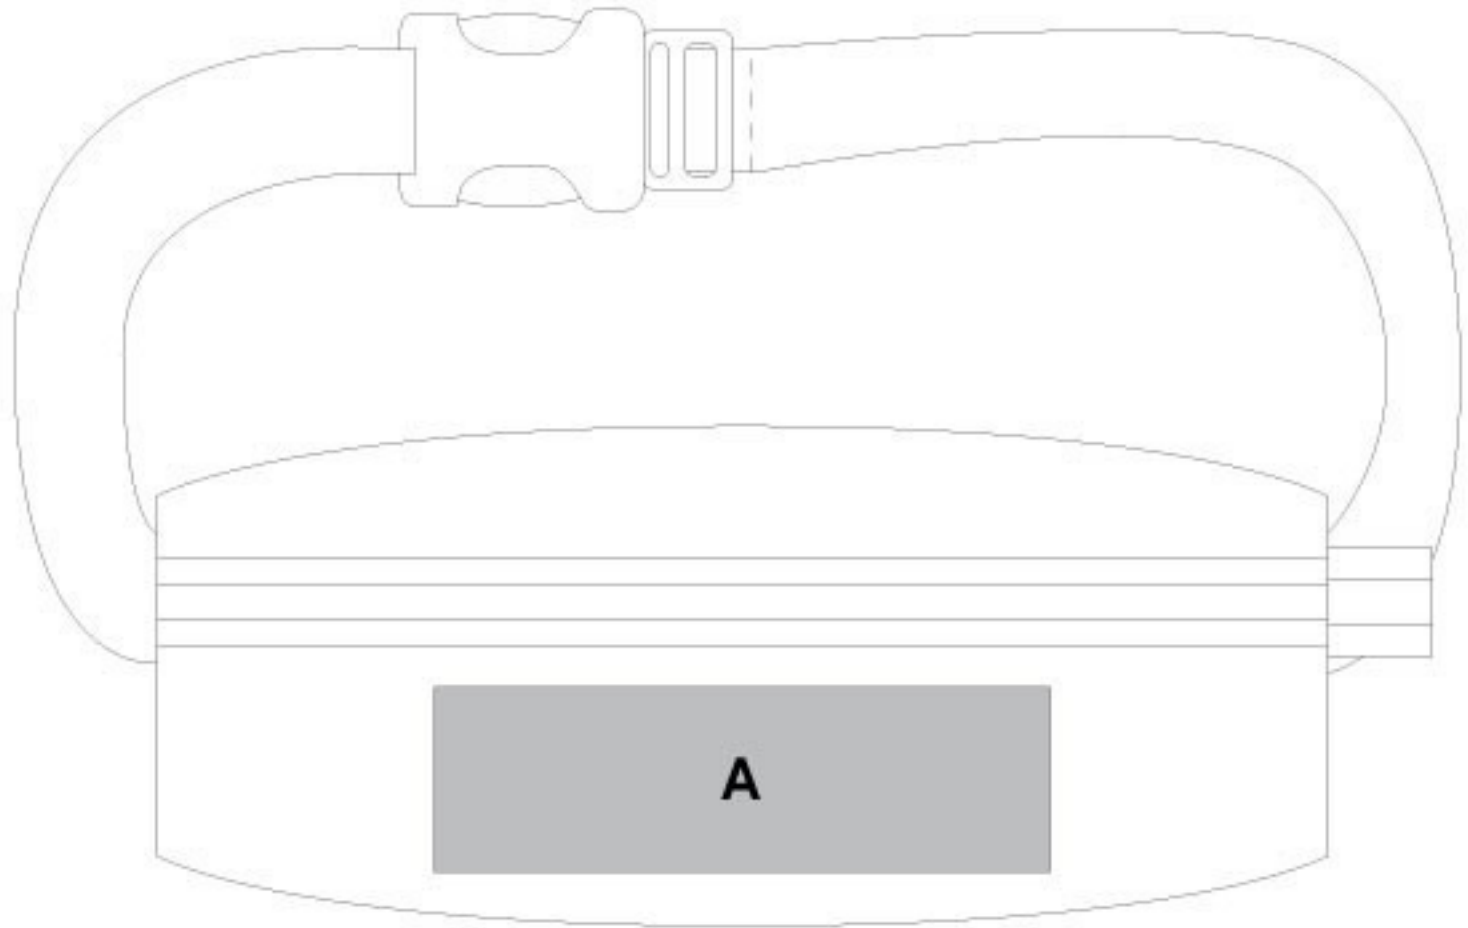

Branding Guide: BB1838

This product migrates with the ink
used to print.
PRINT IN SILVER ONLY

Max Branding Size: (A) 100 x 30mm