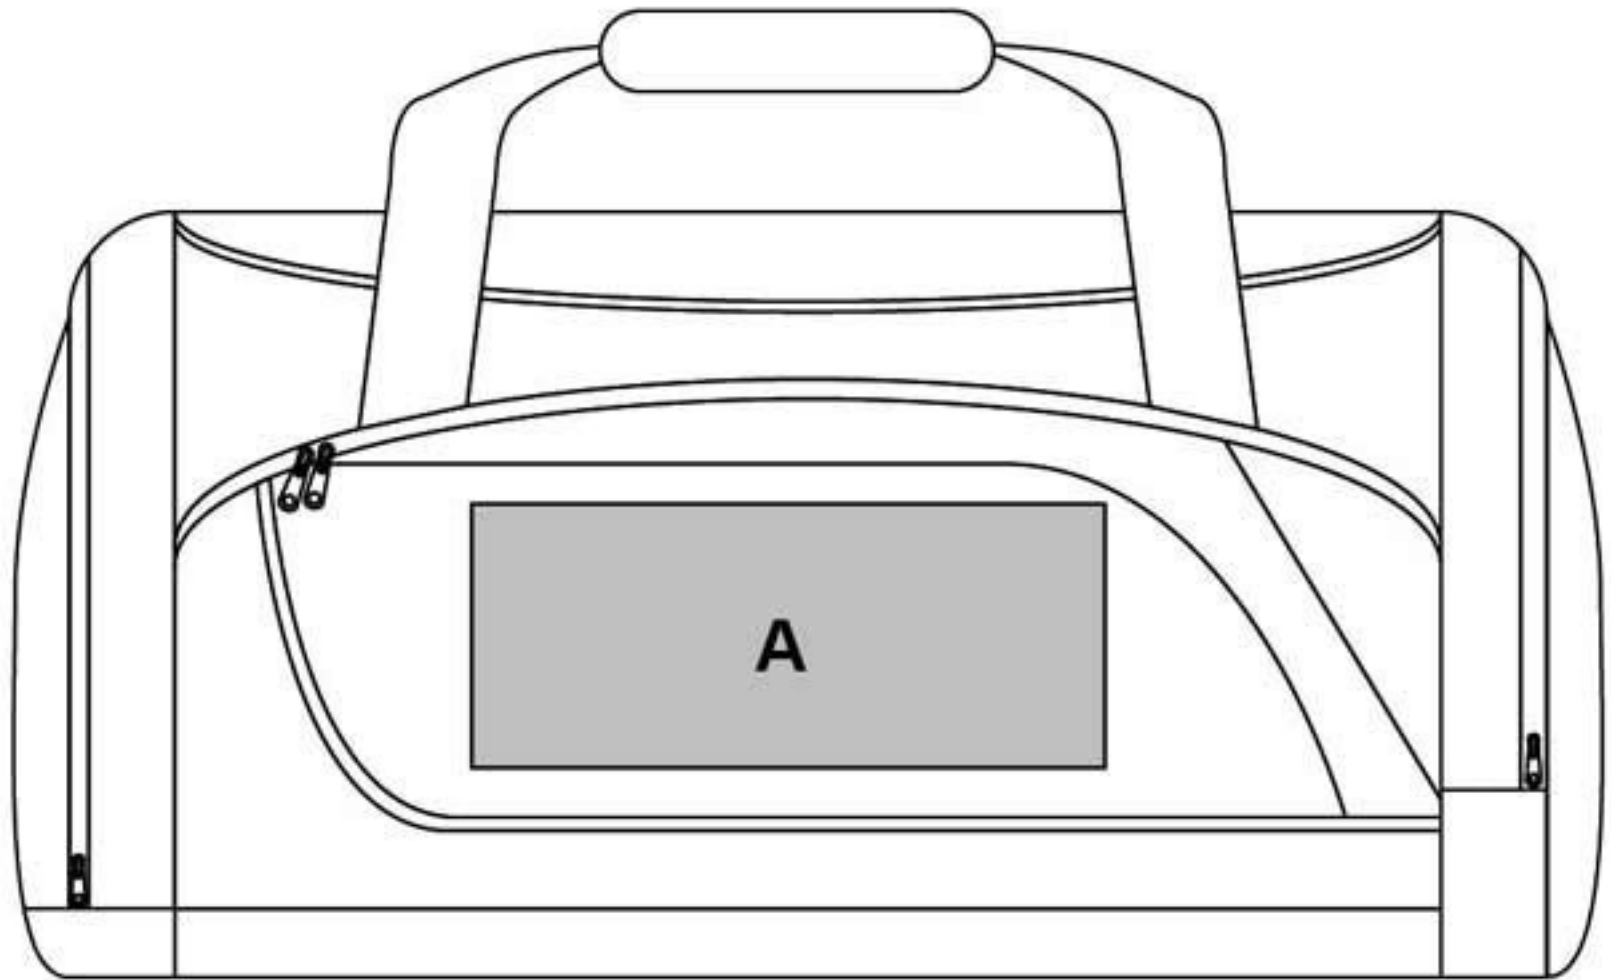

Branding Guide: BB7658

Front:

Max Branding Size: (A) 240 x 100mm

A