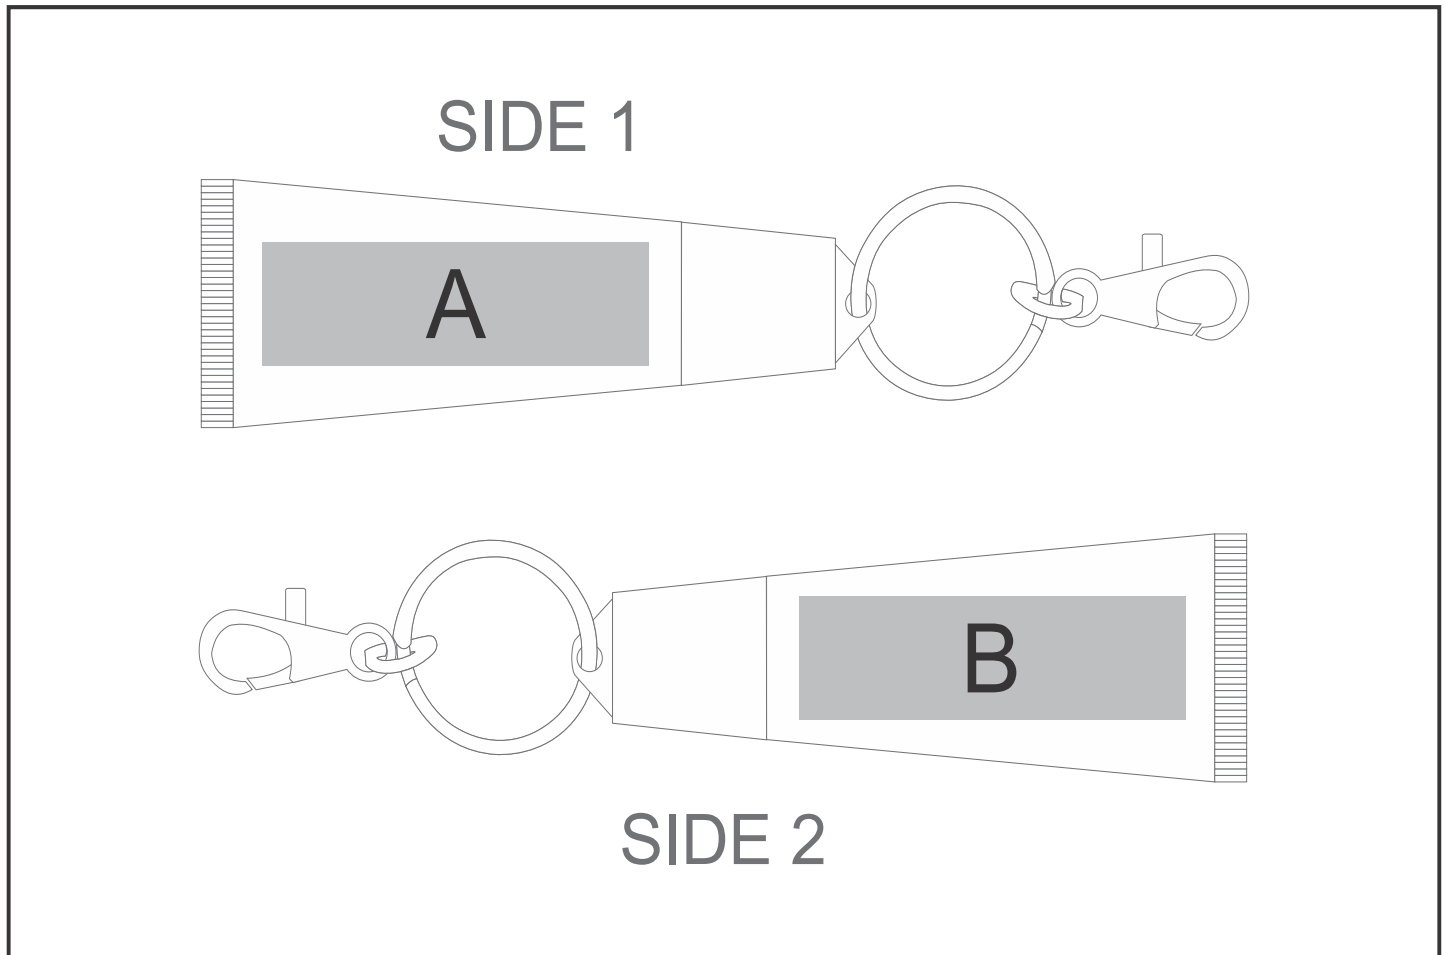

PC-AL-172-B

Altitude Smooch Lip Balm

Need to know:

- Includes 1-Position Direct Print (setup fees apply)

Branding Options:

Position	Branding Method (Branding Code)	No. of Colours	Dimension
A	Direct to Print (DP-A)	Full Colour	50mm wide x 15mm high
B	Direct to Print (DP-A)	Full Colour	50mm wide x 15mm high