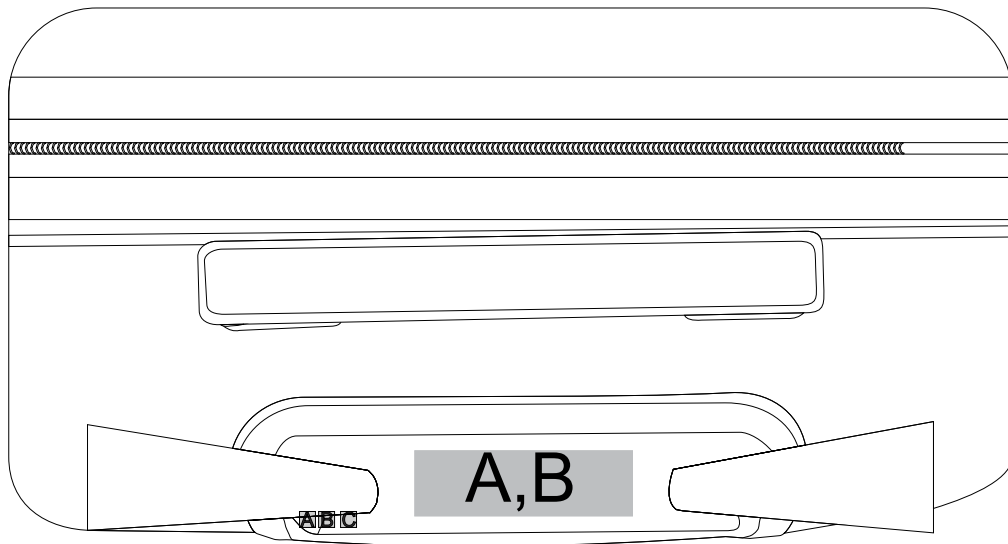

MAX BRANDING SIZE

BAG167-20

A:PLAQUE - 60mm(w) x 18mm(h)

B:DOME2 - 60mm(w) x 18mm(h)