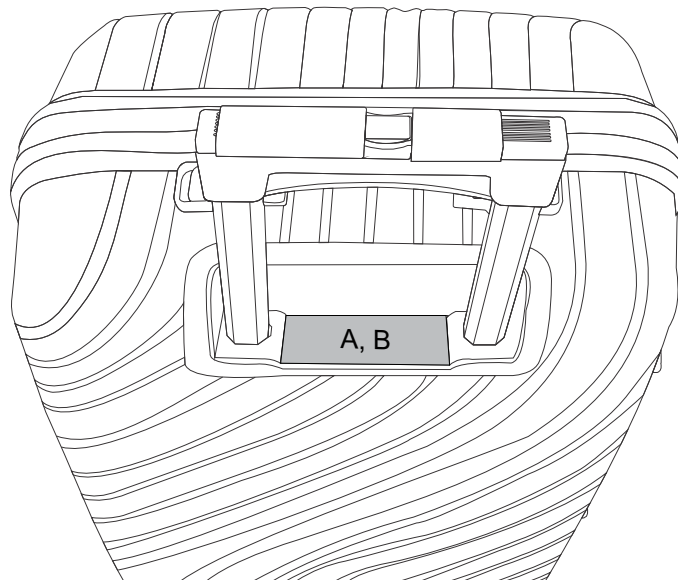

MAX BRANDING SIZE

BAG178-28

A:PLAQUE - 94mm(w) x 31mm(h)

B:DOME2 - 94mm(w) x 31mm(h)