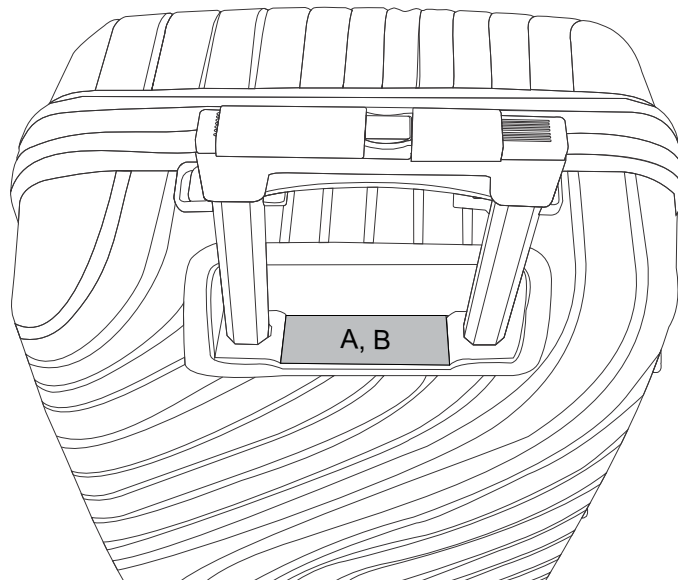

MAX BRANDING SIZE

BAG178-24

A:PLAQUE - 94mm(w) x 31mm(h)

B:DOME2 - 94mm(w) x 31mm(h)